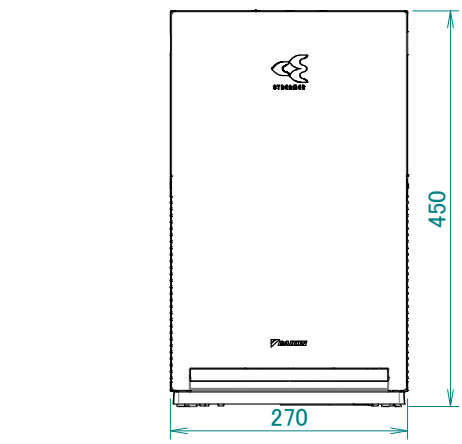

MC30YV

• Required installation space (If installed on the floor)

NOTE:
1) At least 1000
away from ceiling

Power supply cord	
Plug type	: C-type
Type of cordage	: H05VVH2-F
Gross Section Area	: 0.75mm ²
No. of conductors	: 2
Length outside machine	: 1800±50