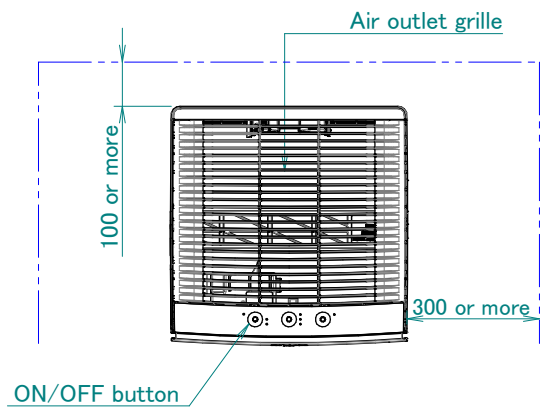

MC30YV

• Required installation space (If installed on the floor)

NOTE:
1) At least 1000
away from ceiling

Power supply cord	
Plug type	: C-type
Type of cordage	: H05VVH2-F
Gross Section Area	: 0.75mm ²
No. of conductors	: 2
Length outside machine	: 1800±50