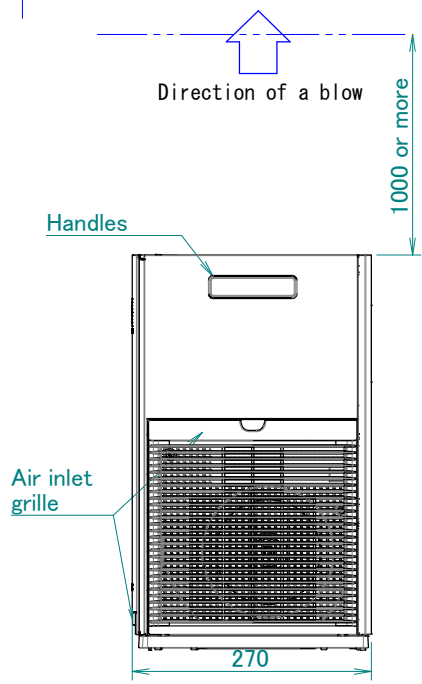

MC30YV

• Required installation space (If installed on the floor)

NOTE:
1) At least 1000
away from ceiling

Power supply cord	
Plug type	: C-type
Type of cordage	: H05VVH2-F
Gross Section Area	: 0.75mm ²
No. of conductors	: 2
Length outside machine	: 1800±50