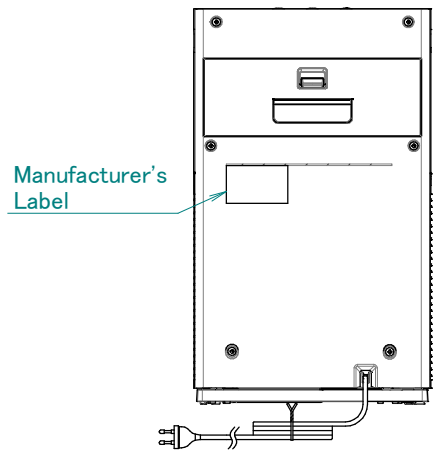

MC30YV

• Required installation space (If installed on the floor)

NOTE:
1) At least 1000
away from ceiling

Power supply cord	
Plug type	: C-type
Type of cordage	: H05VVH2-F
Gross Section Area	: 0.75mm ²
No. of conductors	: 2
Length outside machine	: 1800±50