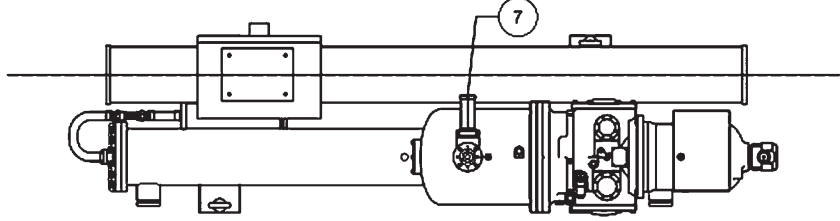

7x	7Y	7Z	8X	8Y	8Z
1205	292	1243	824	130	125

mm

Models	Dimensions (mm)									
	A	B	C	D	E	F	G	H	I	L
EWLD160G-SS	3435	860	1860	957	1800	943	2526	564	350	77
EWLD190G-SS	3435	860	1860	957	1800	943	2526	564	350	77
EWLD240G-SS	3435	860	1860	906	1800	755	2486	564	350	33
EWLD280G-SS	3435	860	1860	906	1800	755	2486	564	350	33

**LEGEND**

- 1 - Compressor
- 2 - Water heat exchanger evaporator
- 3 - Electrical panel
- 4 - Evaporator water inlet
- 5 - Evaporator water outlet
- 6 - Power connections slot
- 7 - Discharge line connection
- 8 - Pipe liquid connection