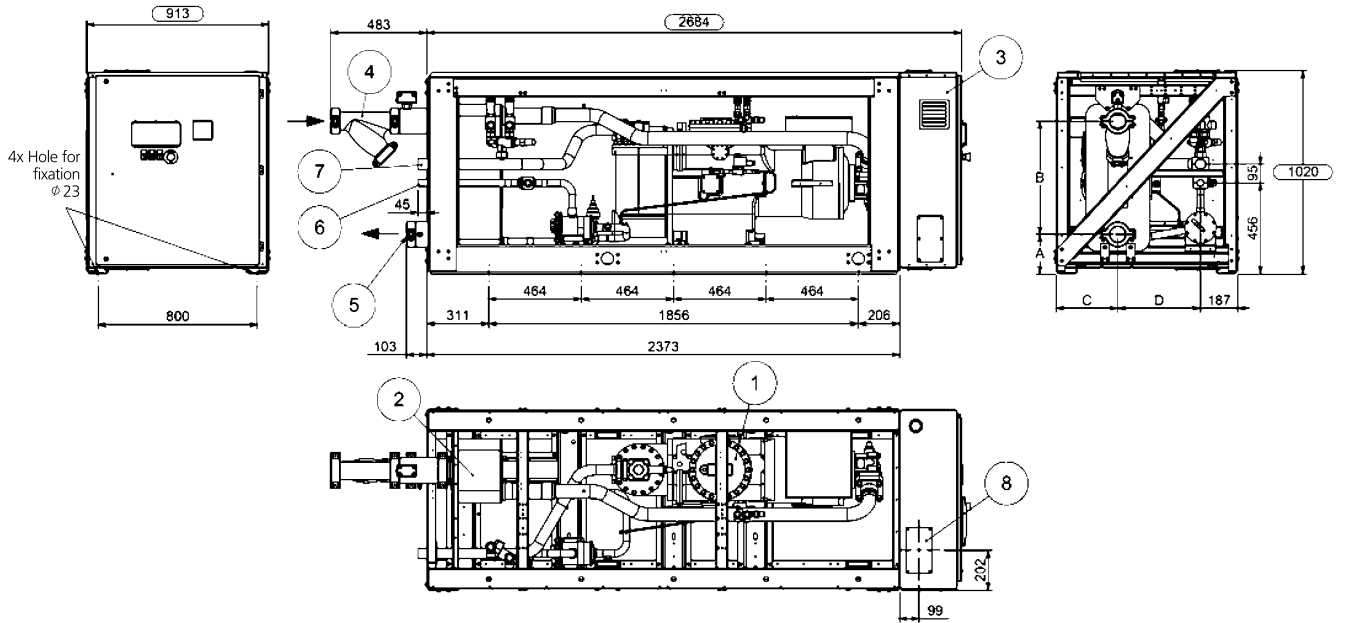

EWLD~J-SS / 1 circuit

Models	Dimensions (mm)			
	A	B	C	D
EWLD~J-SS				
110	198	519	326	398
130	198	519	326	398
145	198	568	311	413
165	198	568	311	413
195	198	568	311	413
235	198	568	311	413
265	198	568	311	413

Legend

- 1 Compressor
- 2 Evaporator
- 3 Electrical panel
- 4 Evaporator water inlet
- 5 Evaporator water outlet
- 6 Liquid line inlet connection
- 7 Gas discharge line connection
- 8 Power connections slot