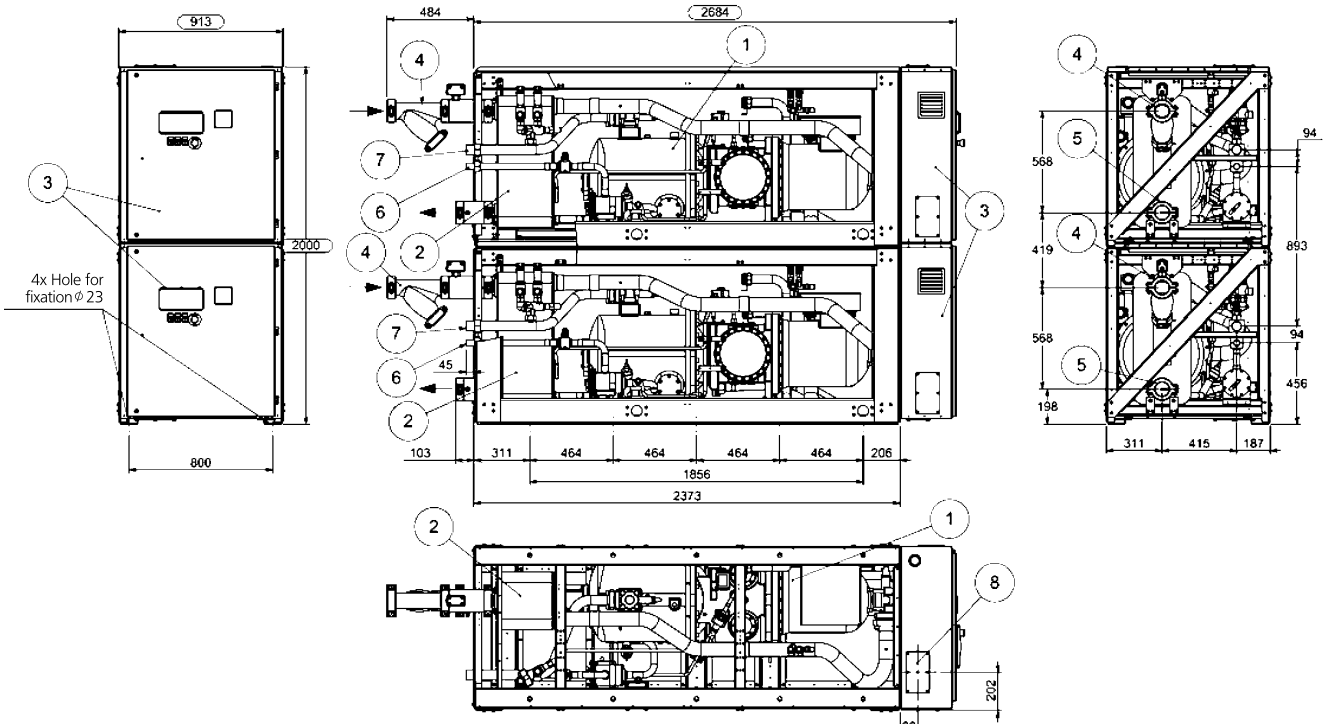

## EWLD~J-SS / 2 Circuits

Note: Dimension refers to 2 circuit units (size from 290-530).

### Legend

- 1 Compressor
- 2 Evaporator
- 3 Electrical panel
- 4 Evaporator water inlet
- 5 Evaporator water outlet
- 6 Liquid line inlet connection
- 7 Gas discharge line connection
- 8 Power connections slot