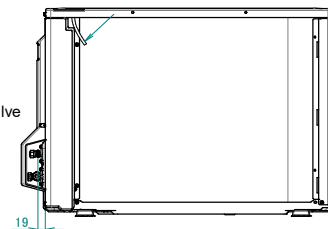

Manufacturer label

Product liability label

In case of removing the stop valve cover.

Outdoor air temperature thermistor

## Minimum space for air passage

Wall height on air outlet side < 1200 mm