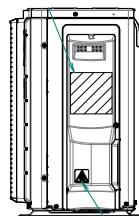

Manufacturer label

Product liability label

In case of removing the stop valve cover.

Outdoor air temperature thermistor

## Minimum space for air passage

Wall height on air outlet side < 1200 mm