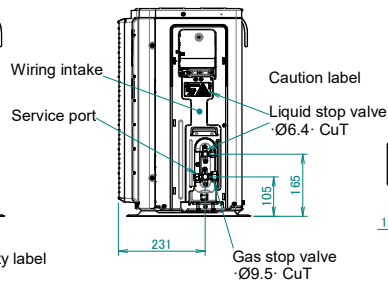

Manufacturer label

Product liability label

In case of removing the stop valve cover.

Outdoor air temperature thermistor

## Minimum space for air passage

Wall height on air outlet side < 1200 mm