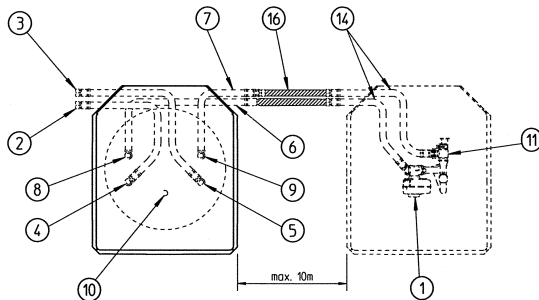

EKHTS260AB+EKHBRD

1. 3 way valve
2. Hot water out connection G 3/4" (Female)
3. Cold water in connection G 3/4" (Female)
4. Hot water out (quick coupling) at bottom tank
5. Cold water in (quick coupling) at bottom tank
6. Tank connection from EKHBRD (quick coupling)
7. Tank connection to EKHBRD (quick coupling)
8. Tank connection from EKHBRD (quick coupling) at bottom tank
9. Tank connection to EKHBRD (quick coupling) at bottom tank
10. Recirculation connection G 1/2" (Male)
11. T-joint
12. Knock-out holes for water piping
13. Levelling feet (in option kit EKFMAHTB)
14. Flexible pipes (in option kit EKFMAHTB)
15. Straight adaptor quick connection-G 3/4" (in option kit EKFMAHTB)
16. Field piping

Note: For details on EKHBRD*AB refer to 3TW59854-1.