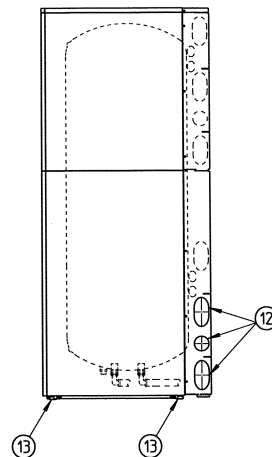

EKHTS260AB+EKHBRD

1. 3 way valve
2. Hot water out connection G 3/4" (Female)
3. Cold water in connection G 3/4" (Female)
4. Hot water out (quick coupling) at bottom tank
5. Cold water in (quick coupling) at bottom tank
6. Tank connection from EKHBRD (quick coupling)
7. Tank connection to EKHBRD (quick coupling)
8. Tank connection from EKHBRD (quick coupling) at bottom tank
9. Tank connection to EKHBRD (quick coupling) at bottom tank
10. Recirculation connection G 1/2" (Male)
11. T-joint
12. Knock-out holes for water piping
13. Levelling feet (in option kit EKFMAHTB)
14. Flexible pipes (in option kit EKFMAHTB)
15. Straight adaptor quick connection-G 3/4" (in option kit EKFMAHTB)
16. Field piping

Note: For details on EKHBRD*AB refer to 3TW59854-1.