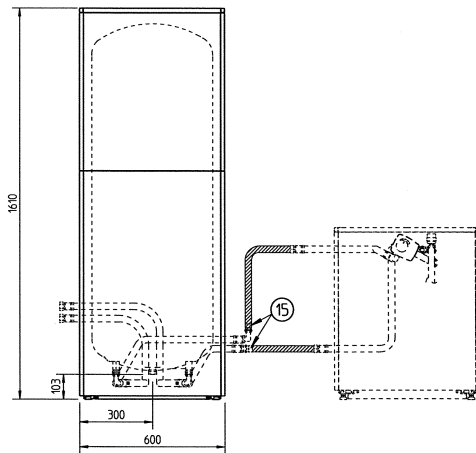

EKHTS260AB+EKHBRD

1. 3 way valve
2. Hot water out connection G 3/4" (Female)
3. Cold water in connection G 3/4" (Female)
4. Hot water out (quick coupling) at bottom tank
5. Cold water in (quick coupling) at bottom tank
6. Tank connection from EKHBRD (quick coupling)
7. Tank connection to EKHBRD (quick coupling)
8. Tank connection from EKHBRD (quick coupling) at bottom tank
9. Tank connection to EKHBRD (quick coupling) at bottom tank
10. Recirculation connection G 1/2" (Male)
11. T-joint
12. Knock-out holes for water piping
13. Levelling feet (in option kit EKFMAHTB)
14. Flexible pipes (in option kit EKFMAHTB)
15. Straight adaptor quick connection-G 3/4" (in option kit EKFMAHTB)
16. Field piping

Note: For details on EKHBRD*AB refer to 3TW59854-1.