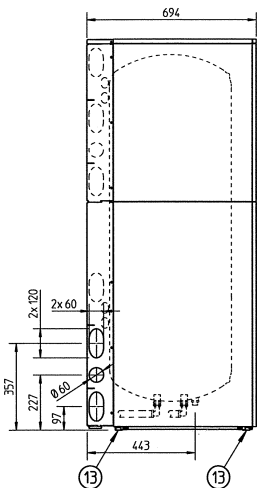

EKHTS260AB+EKHBRD

1. 3 way valve
2. Hot water out connection G 3/4" (Female)
3. Cold water in connection G 3/4" (Female)
4. Hot water out (quick coupling) at bottom tank
5. Cold water in (quick coupling) at bottom tank
6. Tank connection from EKHBRD (quick coupling)
7. Tank connection to EKHBRD (quick coupling)
8. Tank connection from EKHBRD (quick coupling) at bottom tank
9. Tank connection to EKHBRD (quick coupling) at bottom tank
10. Recirculation connection G 1/2" (Male)
11. T-joint
12. Knock-out holes for water piping
13. Levelling feet (in option kit EKFMAHTB)
14. Flexible pipes (in option kit EKFMAHTB)
15. Straight adaptor quick connection-G 3/4" (in option kit EKFMAHTB)
16. Field piping

Note: For details on EKHBRD*AB refer to 3TW59854-1.