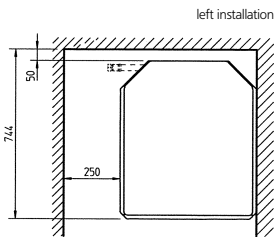

# EKHTSU200AB+EKHBRD-AB

For upwiring and waterpiping routing  
(refer to EKHBRD\*,  
3TW59854-1)

Note: Center of gravity Only for EKHTSU\*AB