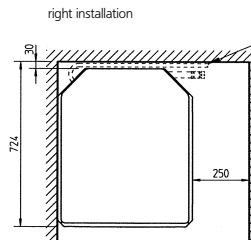

# EKHTSU200AB+EKHBRD-AB

For upwiring and waterpiping routing  
(refer to EKHBRD\*,  
3TW59854-1)

Note: Center of gravity Only for EKHTSU\*AB