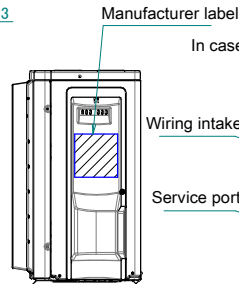

ERWQ-AV3

Drain outlet

Connection hose (inside diameter: $\varnothing 15.9$ mm)

Minimum space for air passage

Wall height on air outlet side < 1200 mm

Notes

1. Editable data for this drawing are available in the ·GDE (E-BOM)· system.