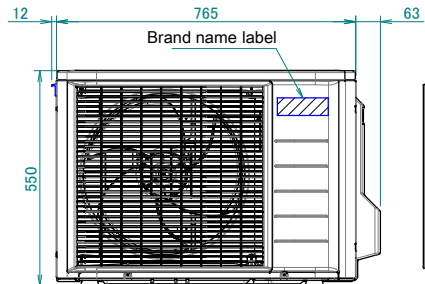

ERWQ-AV3

Drain outlet

Connection hose (inside diameter: $\varnothing 15.9$ mm)

Minimum space for air passage

Wall height on air outlet side < 1200 mm

Notes

1. Editable data for this drawing are available in the ·GDE (E-BOM)· system.