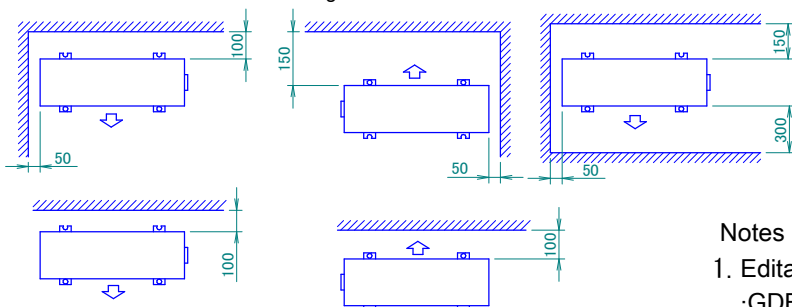

ERWQ-AV3

Drain outlet

Connection hose (inside diameter: $\varnothing 15.9$ mm)

Minimum space for air passage

Wall height on air outlet side < 1200 mm

Notes

1. Editable data for this drawing are available in the ·GDE (E-BOM)· system.