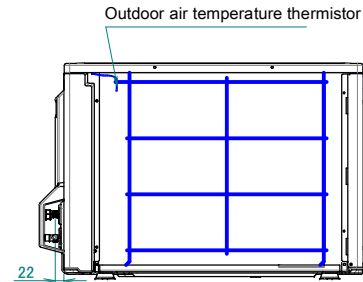

ERWQ-AV3

Drain outlet

Connection hose (inside diameter: $\varnothing 15.9$ mm)

Minimum space for air passage

Wall height on air outlet side < 1200 mm

Notes

1. Editable data for this drawing are available in the ·GDE (E-BOM)· system.