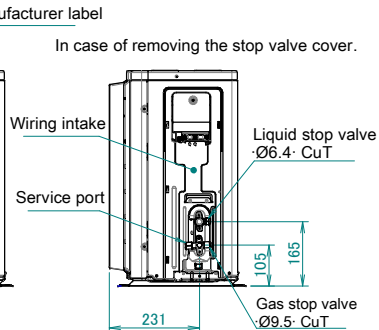

ERWQ-AV3

Drain outlet

Connection hose (inside diameter: $\varnothing 15.9$ mm)

Minimum space for air passage

Wall height on air outlet side < 1200 mm

Notes

1. Editable data for this drawing are available in the ·GDE (E-BOM)· system.