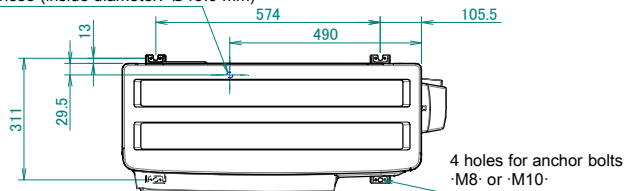

ERWQ-AV3

Drain outlet

Connection hose (inside diameter: $\varnothing 15.9$ mm)

Minimum space for air passage

Wall height on air outlet side < 1200 mm

Notes

1. Editable data for this drawing are available in the ·GDE (E-BOM)· system.