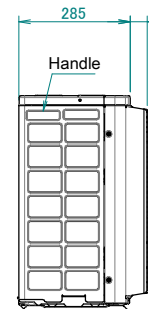

ERWQ-AV3

Drain outlet

Connection hose (inside diameter: $\varnothing 15.9$ mm)

Minimum space for air passage

Wall height on air outlet side < 1200 mm

Notes

1. Editable data for this drawing are available in the ·GDE (E-BOM)· system.