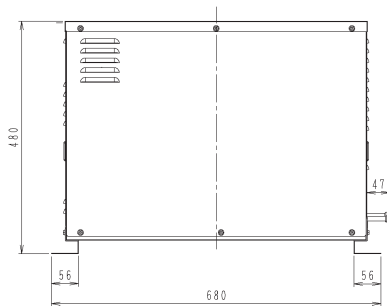

LCBKQ3AV1(E)

Detail of pipe connection

3D067027

No.	Parts name	Remark
1	Gas pipe connection port (to outdoor unit)	Ø9.5 Brazing connection
2	Gas pipe connection port (to indoor unit)	Ø15.9 Brazing connection
3	Liquid pipe connection port (to indoor unit)	Ø6.4 Brazing connection
4	Liquid pipe connection port (to outdoor unit)	Ø6.4 Brazing connection
5	Grounding terminal	Inside of switch box (M5)
6	Power cord routing hole	Ø20
7	Wire routing hole	Ø20
8	Drain hole	Ø26

NOTE

- 1 Drain hole is in the bottom plate.
In the case of using drain hose, install the attached socket.