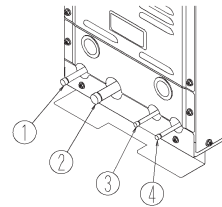

LCBKQ3AV1(E)

Detail of pipe connection

3D067027

No.	Parts name	Remark
1	Gas pipe connection port (to outdoor unit)	Ø9.5 Brazing connection
2	Gas pipe connection port (to indoor unit)	Ø15.9 Brazing connection
3	Liquid pipe connection port (to indoor unit)	Ø6.4 Brazing connection
4	Liquid pipe connection port (to outdoor unit)	Ø6.4 Brazing connection
5	Grounding terminal	Inside of switch box (M5)
6	Power cord routing hole	Ø20
7	Wire routing hole	Ø20
8	Drain hole	Ø26

NOTE

- 1 Drain hole is in the bottom plate.
In the case of using drain hose, install the attached socket.