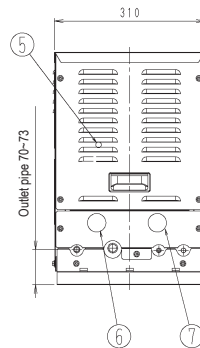

LCBKQ3AV1(E)

Detail of pipe connection

3D067027

No.	Parts name	Remark
1	Gas pipe connection port (to outdoor unit)	Ø9.5 Brazing connection
2	Gas pipe connection port (to indoor unit)	Ø15.9 Brazing connection
3	Liquid pipe connection port (to indoor unit)	Ø6.4 Brazing connection
4	Liquid pipe connection port (to outdoor unit)	Ø6.4 Brazing connection
5	Grounding terminal	Inside of switch box (M5)
6	Power cord routing hole	Ø20
7	Wire routing hole	Ø20
8	Drain hole	Ø26

NOTE

- 1 Drain hole is in the bottom plate.
In the case of using drain hose, install the attached socket.