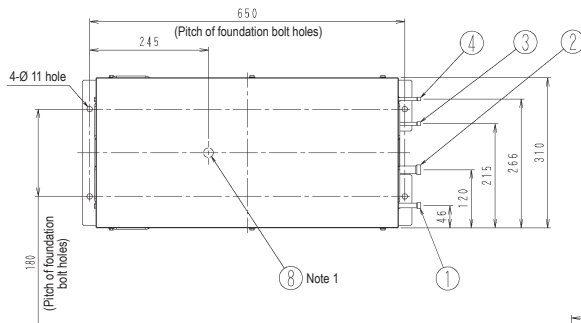

LCBKQ3AV1(E)

Detail of pipe connection

3D067027

No.	Parts name	Remark
1	Gas pipe connection port (to outdoor unit)	Ø9.5 Brazing connection
2	Gas pipe connection port (to indoor unit)	Ø15.9 Brazing connection
3	Liquid pipe connection port (to indoor unit)	Ø6.4 Brazing connection
4	Liquid pipe connection port (to outdoor unit)	Ø6.4 Brazing connection
5	Grounding terminal	Inside of switch box (M5)
6	Power cord routing hole	Ø20
7	Wire routing hole	Ø20
8	Drain hole	Ø26

NOTE

- 1 Drain hole is in the bottom plate.
In the case of using drain hose, install the attached socket.