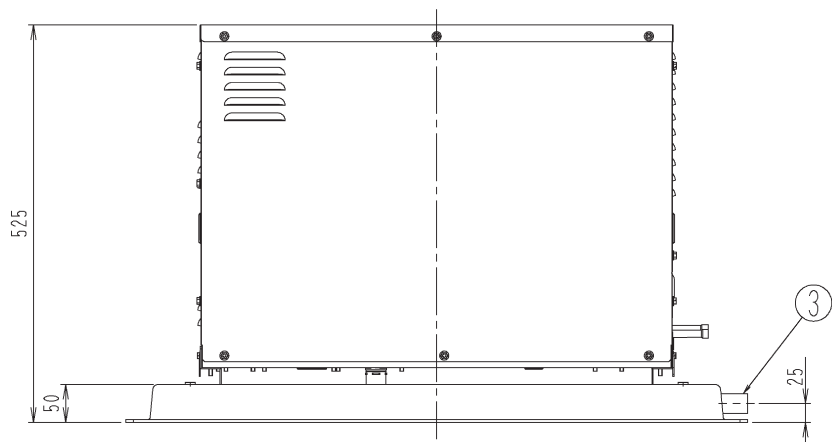

LCBKQ3AV1(E)

No.	Parts name	Remark
1	Drain pan	BWC63A2
2	Vibration isolating pad	
3	Drain hose connection port	JIS K6741 $\phi 20$