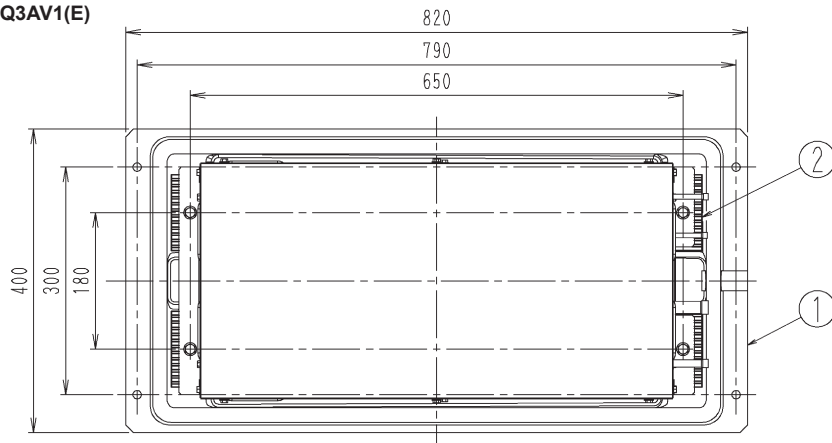

LCBKQ3AV1(E)

No.	Parts name	Remark
1	Drain pan	BWC63A2
2	Vibration isolating pad	
3	Drain hose connection port	JIS K6741 $\phi 20$