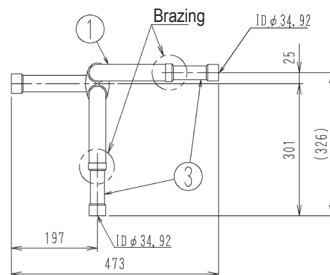

Front connection

Bottom connection

Bundled Items

①

Gas side branch pipe (1): 1pc

②

Gas side branch pipe (3): 2pc

③

Gas side branch pipe (4): 2pc

Gas side branch pipe (2): 2pc

Sight glass: 1pc