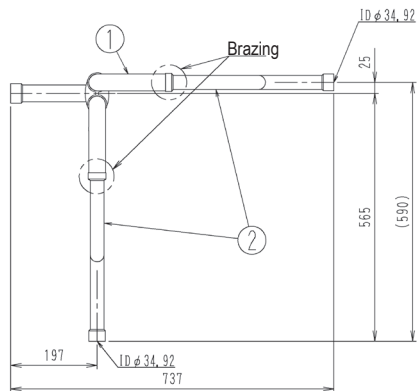

Front connection

Bottom connection

Bundled Items

①

Gas side branch pipe (1): 1pc

②

Gas side branch pipe (3): 2pc

③

Gas side branch pipe (4): 2pc

Gas side branch pipe (2): 2pc

Sight glass: 1pc