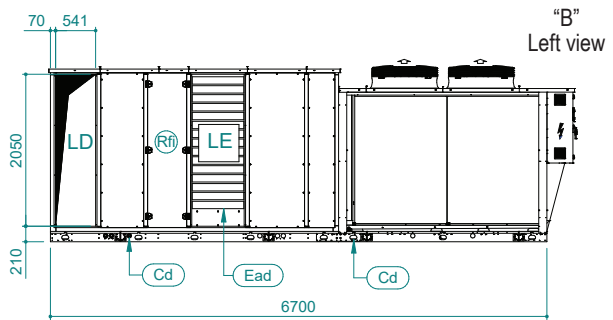

# UATYA140-190BFC3Y1

Air direction			
Air direction	Discharge	Intake	External
Left	LD	/	LE
Right	RD	RI	/
Bottom	BD	/	/
Front	FD	/	/

Sci	Signal cables inlet
Cd	Condensate drain 1" male

Ead	External air damper
Rfi	Remove for inspection

Esi	Electrical supply inlet
	Clearances