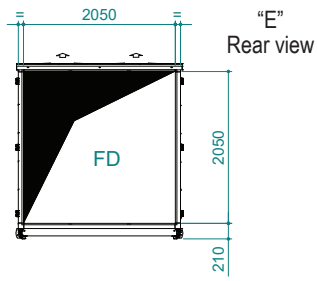

# UATYA140-190BFC3Y1

Air direction			
Air direction	Discharge	Intake	External
Left	LD	/	LE
Right	RD	RI	/
Bottom	BD	/	/
Front	FD	/	/

Sci	Signal cables inlet
Cd	Condensate drain 1" male

Ead	External air damper
Rfi	Remove for inspection