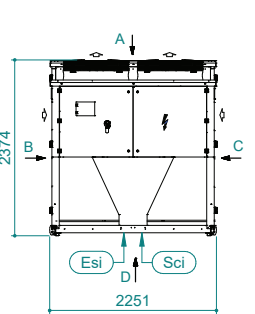

# UATYA140-190BFC3Y1

Air direction			
Air direction	Discharge	Intake	External
Left	LD	/	LE
Right	RD	RI	/
Bottom	BD	/	/
Front	FD	/	/

Sci	Signal cables inlet
Cd	Condensate drain 1" male

Ead	External air damper
Rfi	Remove for inspection

Esi	Electrical supply inlet
	Clearances