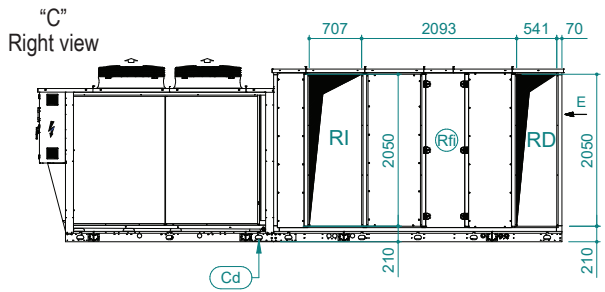

# UATYA140-190BFC3Y1

Air direction			
Air direction	Discharge	Intake	External
Left	LD	/	LE
Right	RD	RI	/
Bottom	BD	/	/
Front	FD	/	/

Sci	Signal cables inlet
Cd	Condensate drain 1" male

Ead	External air damper
Rfi	Remove for inspection

Esi	Electrical supply inlet
	Clearances