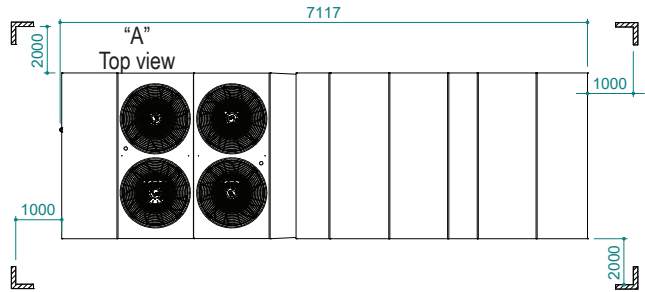

# UATYA140-190BFC3Y1

Air direction			
Air direction	Discharge	Intake	External
Left	LD	/	LE
Right	RD	RI	/
Bottom	BD	/	/
Front	FD	/	/

Sci	Signal cables inlet
Cd	Condensate drain 1" male

Ead	External air damper
Rfi	Remove for inspection