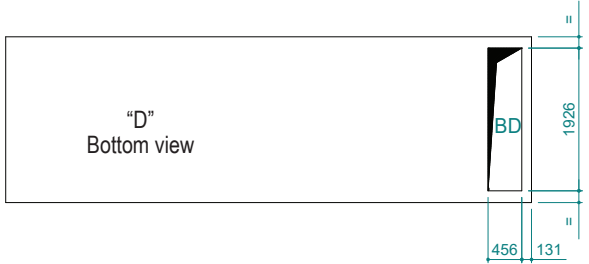

# UATYA140-190BFC3Y1

Air direction			
Air direction	Discharge	Intake	External
Left	LD	/	LE
Right	RD	RI	/
Bottom	BD	/	/
Front	FD	/	/

Sci	Signal cables inlet
Cd	Condensate drain 1" male

Ead	External air damper
Rfi	Remove for inspection