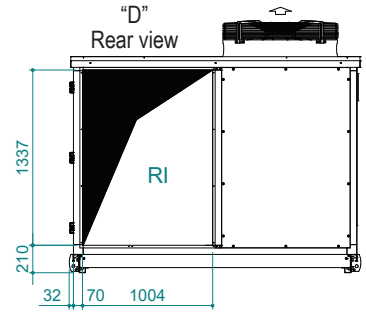

UATYA20-30BFC3Y1

Air direction	Discharge	Intake	External
Left	LD	/	LE
Rear	/	Ri	/
Front	FD	/	/

Sci	Signal cables inlet	Ead	External air damper	Esi	Electrical supply inlet
Cd	Condensate drain 1" male	Rfi	Remove for inspection		Clearances