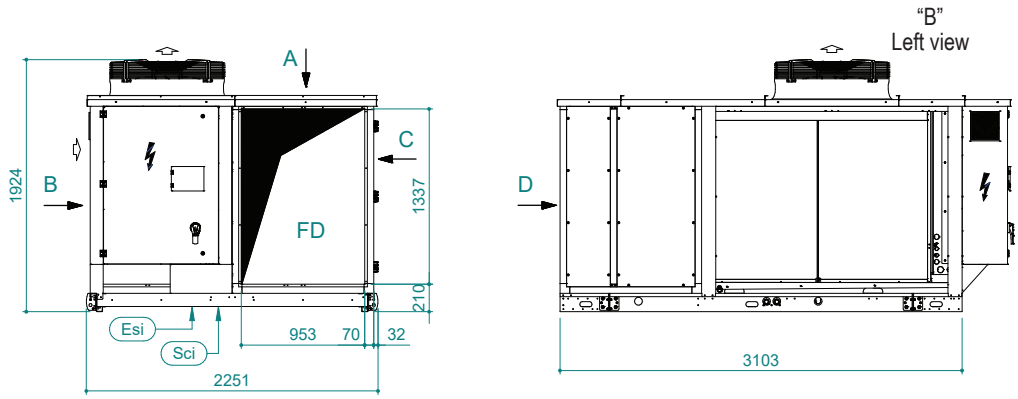

UATYA20-30BFC3Y1

Air direction	Discharge	Intake	External
Left	LD	/	LE
Rear	/	Ri	/
Front	FD	/	/

Sci	Signal cables inlet	Ead	External air damper	Esi	Electrical supply inlet
Cd	Condensate drain 1" male	Rfi	Remove for inspection		Clearances