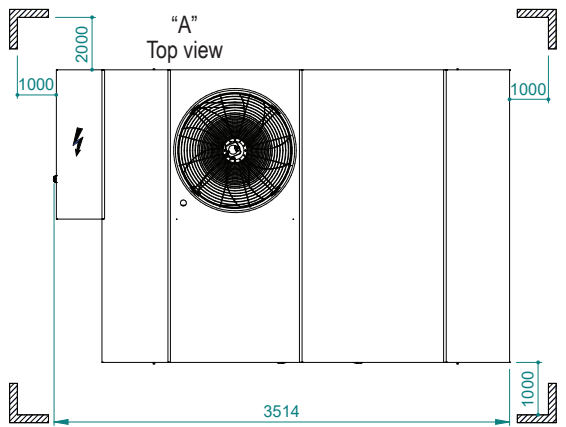

UATYA20-30BFC3Y1

Air direction	Discharge	Intake	External
Left	LD	/	LE
Rear	/	Ri	/
Front	FD	/	/

Sci	Signal cables inlet	Ead	External air damper	Esi	Electrical supply inlet
Cd	Condensate drain 1" male	Rfi	Remove for inspection		Clearances