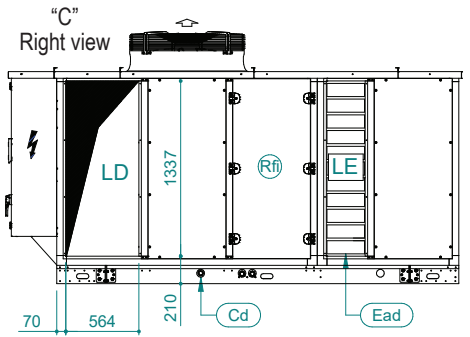

UATYA20-30BFC3Y1

Air direction	Discharge	Intake	External
Left	LD	/	LE
Rear	/	Ri	/
Front	FD	/	/

Sci	Signal cables inlet	Ead	External air damper	Esi	Electrical supply inlet
Cd	Condensate drain 1" male	Rfi	Remove for inspection		Clearances