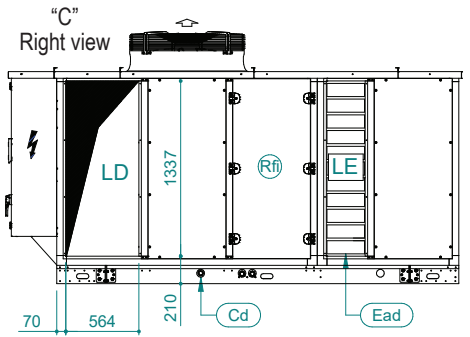

UATYA20-30BFC3Y1

Air direction	Discharge	Intake	External
Left	LD	/	LE
Rear	/	RI	/
Front	FD	/	/

Sci	Signal cables inlet	Ead	External air damper	Esi	Electrical supply inlet
Cd	Condensate drain 1" male	Rfi	Remove for inspection		Clearances