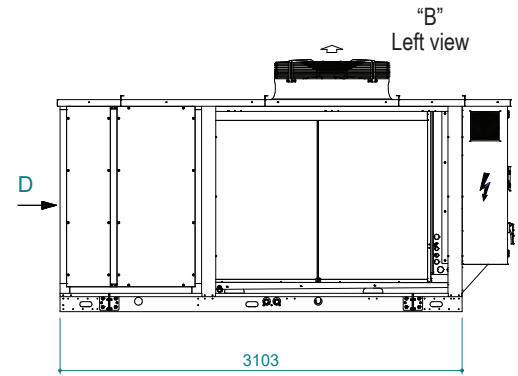

UATYA20-30BFC3Y1

Air direction	Discharge	Intake	External
Left	LD	/	LE
Rear	/	RI	/
Front	FD	/	/

Sci	Signal cables inlet	Ead	External air damper	Esi	Electrical supply inlet
Cd	Condensate drain 1" male	Rfi	Remove for inspection		Clearances