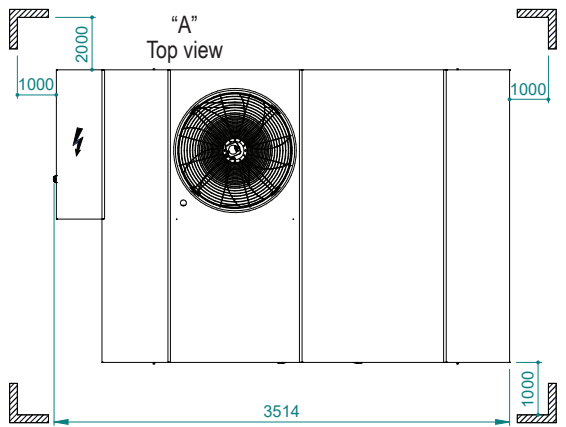

UATYA20-30BFC3Y1

Air direction	Discharge	Intake	External
Left	LD	/	LE
Rear	/	RI	/
Front	FD	/	/

Sci	Signal cables inlet	Ead	External air damper	Esi	Electrical supply inlet
Cd	Condensate drain 1" male	Rfi	Remove for inspection		Clearances