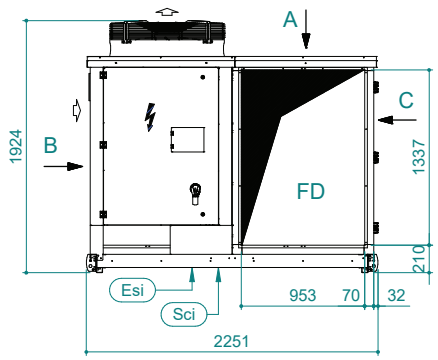

UATYA20-30BFC3Y1

Air direction	Discharge	Intake	External
Left	LD	/	LE
Rear	/	RI	/
Front	FD	/	/

Sci	Signal cables inlet	Ead	External air damper	Esi	Electrical supply inlet
Cd	Condensate drain 1" male	Rfi	Remove for inspection		Clearances