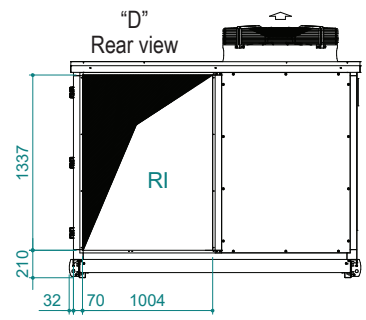

UATYA20-30BFC3Y1

Air direction	Discharge	Intake	External
Left	LD	/	LE
Rear	/	RI	/
Front	FD	/	/

Sci	Signal cables inlet	Ead	External air damper	Esi	Electrical supply inlet
Cd	Condensate drain 1" male	Rfi	Remove for inspection		Clearances