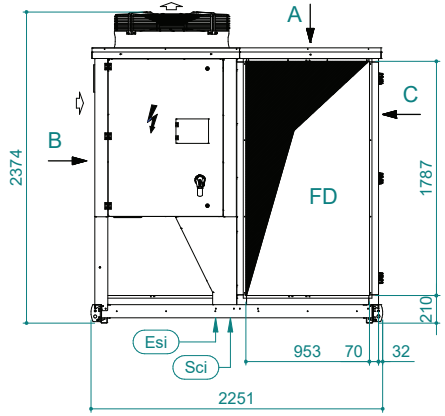

UATYA40-50BFC3Y1

Air direction	Discharge	Intake	External
Left	LD	/	LE
Rear	/	RI	/
Front	FD	/	/

Sci	Signal cables inlet	Ead	External air damper	Esi	Electrical supply inlet
Cd	Condensate drain 1" male	Rfi	Remove for inspection		Clearances