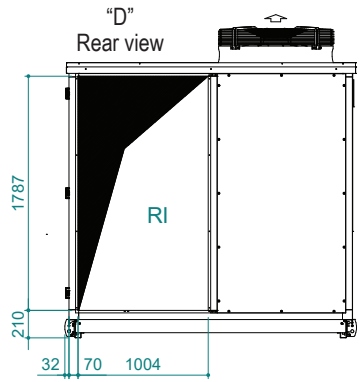

UATYA40-50BFC3Y1

Air direction	Discharge	Intake	External
Left	LD	/	LE
Rear	/	RI	/
Front	FD	/	/

Sci	Signal cables inlet	Ead	External air damper	Esi	Electrical supply inlet
Cd	Condensate drain 1" male	Rfi	Remove for inspection		Clearances