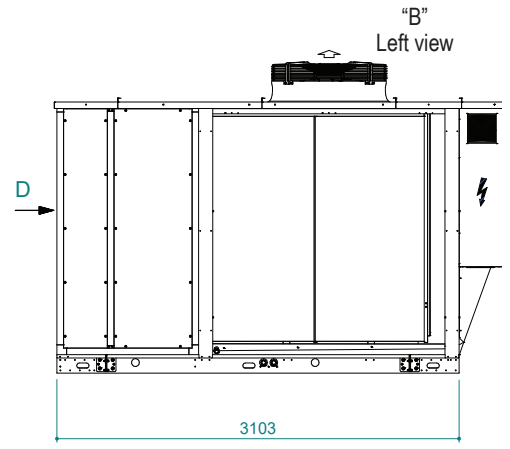

UATYA40-50BFC3Y1

Air direction	Discharge	Intake	External
Left	LD	/	LE
Rear	/	RI	/
Front	FD	/	/

Sci	Signal cables inlet	Ead	External air damper	Esi	Electrical supply inlet
Cd	Condensate drain 1" male	Rfi	Remove for inspection		Clearances