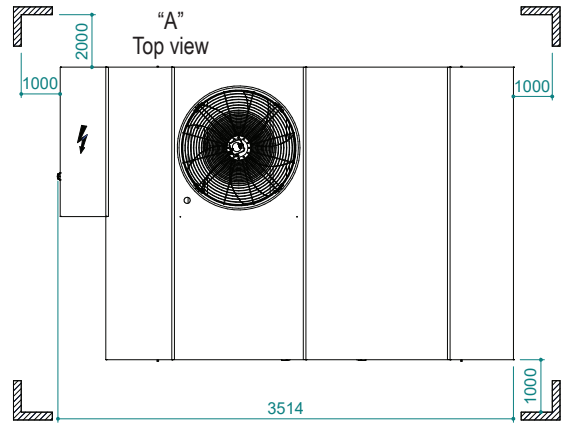

UATYA40-50BFC3Y1

Air direction	Discharge	Intake	External
Left	LD	/	LE
Rear	/	RI	/
Front	FD	/	/

Sci	Signal cables inlet	Ead	External air damper	Esi	Electrical supply inlet
Cd	Condensate drain 1" male	Rfi	Remove for inspection		Clearances