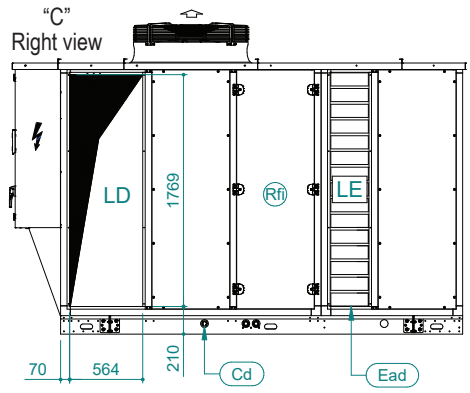

UATYA40-50BFC3Y1

Air direction	Discharge	Intake	External
Left	LD	/	LE
Rear	/	RI	/
Front	FD	/	/

Sci	Signal cables inlet	Ead	External air damper	Esi	Electrical supply inlet
Cd	Condensate drain 1" male	Rfi	Remove for inspection		Clearances