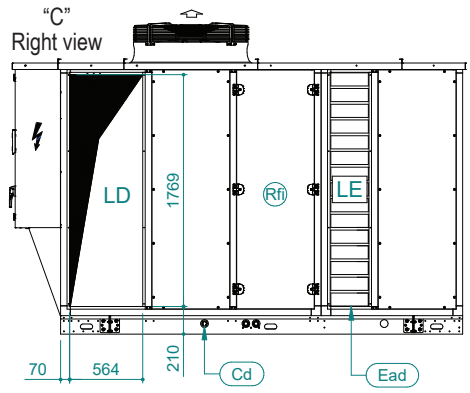

# UATYA40-50BFC3Y1

Air direction	Discharge	Intake	External
Left	LD	/	LE
Rear	/	RI	/
Front	FD	/	/

Sci	Signal cables inlet	Ead	External air damper	Esi	Electrical supply inlet
Cd	Condensate drain 1" male	Rfi	Remove for inspection		Clearances