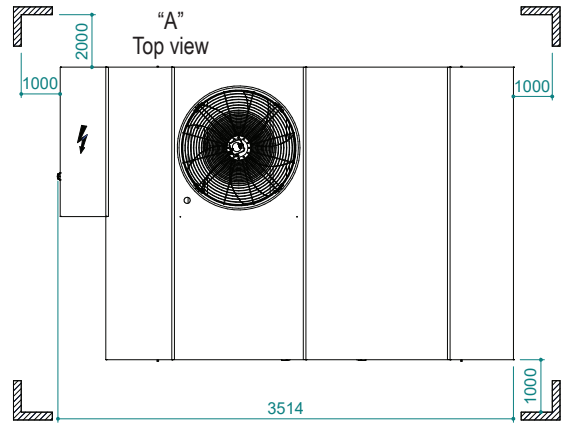

# UATYA40-50BFC3Y1

Air direction	Discharge	Intake	External
Left	LD	/	LE
Rear	/	RI	/
Front	FD	/	/

Sci	Signal cables inlet	Ead	External air damper	Esi	Electrical supply inlet
Cd	Condensate drain 1" male	Rfi	Remove for inspection		Clearances