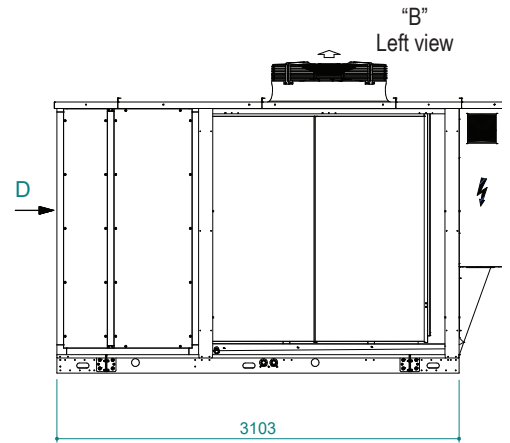

# UATYA40-50BFC3Y1

Air direction	Discharge	Intake	External
Left	LD	/	LE
Rear	/	RI	/
Front	FD	/	/

Sci	Signal cables inlet	Ead	External air damper	Esi	Electrical supply inlet
Cd	Condensate drain 1" male	Rfi	Remove for inspection		Clearances