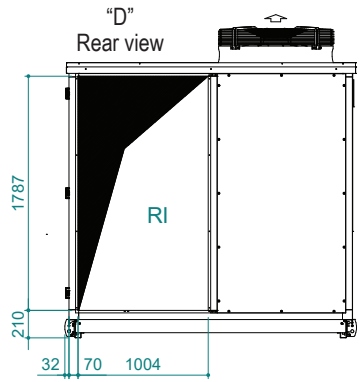

# UATYA40-50BFC3Y1

Air direction	Discharge	Intake	External
Left	LD	/	LE
Rear	/	RI	/
Front	FD	/	/

Sci	Signal cables inlet	Ead	External air damper	Esi	Electrical supply inlet
Cd	Condensate drain 1" male	Rfi	Remove for inspection		Clearances