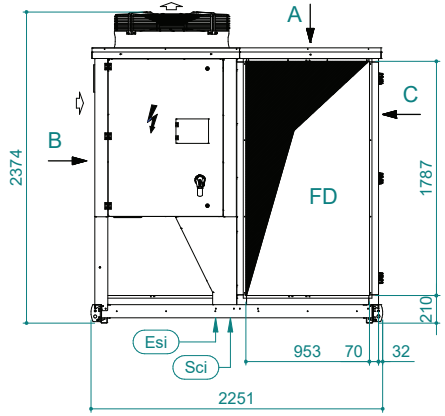

# UATYA40-50BFC3Y1

Air direction	Discharge	Intake	External
Left	LD	/	LE
Rear	/	RI	/
Front	FD	/	/

Sci	Signal cables inlet	Ead	External air damper	Esi	Electrical supply inlet
Cd	Condensate drain 1" male	Rfi	Remove for inspection		Clearances