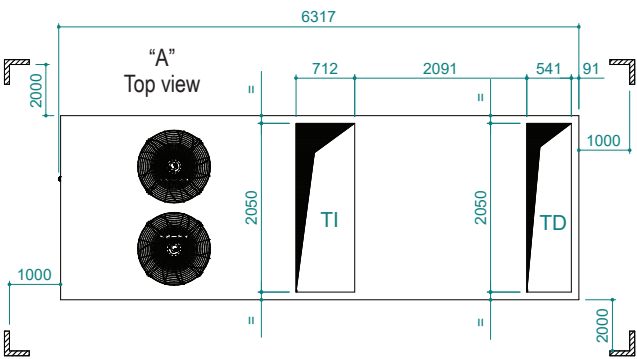

# UATYA60-70BFC3Y1

Air direction			
Air direction	Discharge	Intake	External
Left	LD	LI	LE
Right	RD	RI	RE
Top	TD	TI	/
Bottom	BD	BI	/
Front	FD	RI	/

Sci	Signal cables inlet
Cd	Condensate drain 1" male

Ead	External air damper
Rfi	Remove for inspection