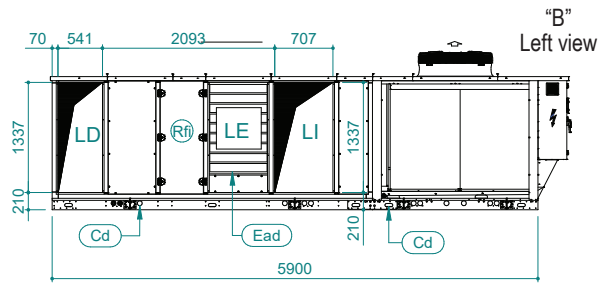

# UATYA60-70BFC3Y1

Air direction			
Air direction	Discharge	Intake	External
Left	LD	LI	LE
Right	RD	RI	RE
Top	TD	TI	/
Bottom	BD	BI	/
Front	FD	RI	/

Sci	Signal cables inlet
Cd	Condensate drain 1" male

Ead	External air damper
Rfi	Remove for inspection

Esi	Electrical supply inlet
	Clearances