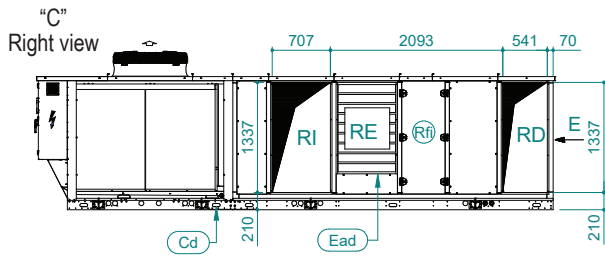

# UATYA60-70BFC3Y1

Air direction			
Air direction	Discharge	Intake	External
Left	LD	LI	LE
Right	RD	RI	RE
Top	TD	TI	/
Bottom	BD	BI	/
Front	FD	RI	/

Sci	Signal cables inlet
Cd	Condensate drain 1" male

Ead	External air damper
Rfi	Remove for inspection

Esi	Electrical supply inlet
	Clearances