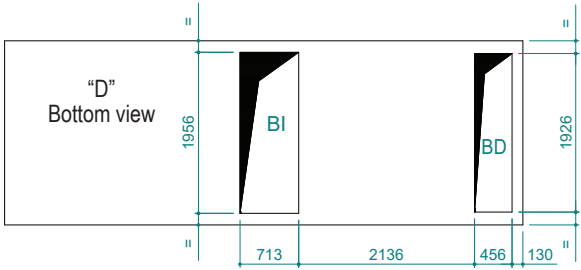

# UATYA60-70BFC3Y1

Air direction			
Air direction	Discharge	Intake	External
Left	LD	LI	LE
Right	RD	RI	RE
Top	TD	TI	/
Bottom	BD	BI	/
Front	FD	RI	/

Sci	Signal cables inlet
Cd	Condensate drain 1" male

Ead	External air damper
Rfi	Remove for inspection