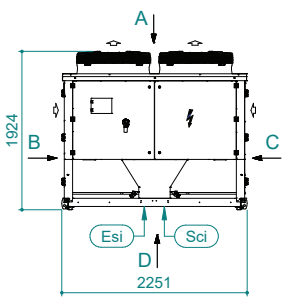

# UATYA60-70BFC3Y1

Air direction			
Air direction	Discharge	Intake	External
Left	LD	LI	LE
Right	RD	RI	RE
Top	TD	TI	/
Bottom	BD	BI	/
Front	FD	RI	/

Sci	Signal cables inlet
Cd	Condensate drain 1" male

Ead	External air damper
Rfi	Remove for inspection

Esi	Electrical supply inlet
	Clearances