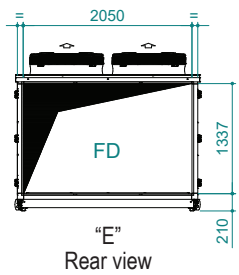

# UATYA60-70BFC3Y1

Air direction			
Air direction	Discharge	Intake	External
Left	LD	LI	LE
Right	RD	RI	RE
Top	TD	TI	/
Bottom	BD	BI	/
Front	FD	RI	/

Sci	Signal cables inlet
Cd	Condensate drain 1" male

Ead	External air damper
Rfi	Remove for inspection