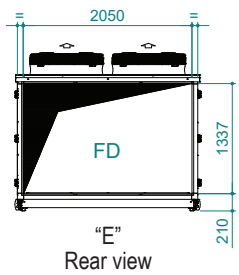

UATYA60-70BFC3Y1

Air direction			
Air direction	Discharge	Intake	External
Left	LD	LI	LE
Right	RD	RI	RE
Top	TD	TI	/
Bottom	BD	BI	/
Front	FD	RI	/

Sci	Signal cables inlet
Cd	Condensate drain 1" male

Ead	External air damper
Rfi	Remove for inspection