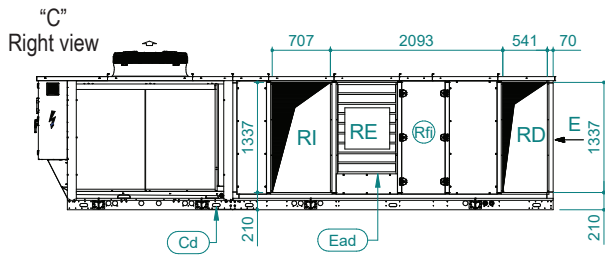

UATYA60-70BFC3Y1

Air direction			
Air direction	Discharge	Intake	External
Left	LD	LI	LE
Right	RD	RI	RE
Top	TD	TI	/
Bottom	BD	BI	/
Front	FD	RI	/

Sci	Signal cables inlet
Cd	Condensate drain 1" male

Ead	External air damper
Rfi	Remove for inspection

Esi	Electrical supply inlet
	Clearances