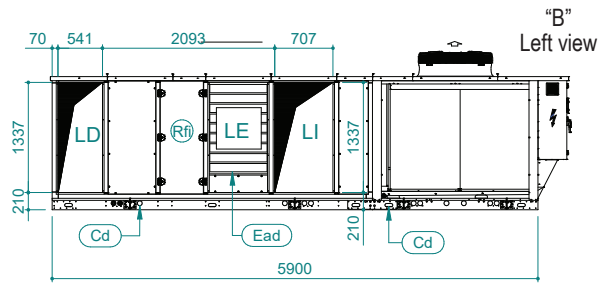

UATYA60-70BFC3Y1

Air direction			
Air direction	Discharge	Intake	External
Left	LD	LI	LE
Right	RD	RI	RE
Top	TD	TI	/
Bottom	BD	BI	/
Front	FD	RI	/

Sci	Signal cables inlet
Cd	Condensate drain 1" male

Ead	External air damper
Rfi	Remove for inspection

Esi	Electrical supply inlet
	Clearances