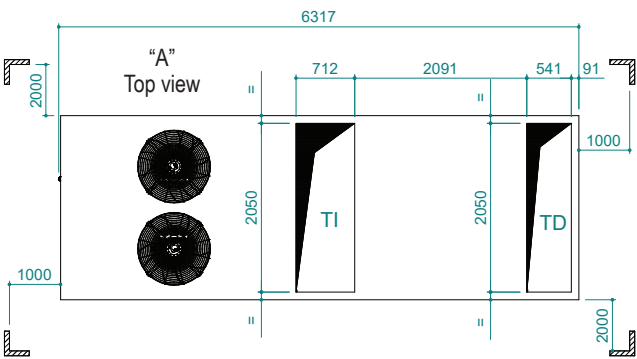

UATYA60-70BFC3Y1

Air direction			
Air direction	Discharge	Intake	External
Left	LD	LI	LE
Right	RD	RI	RE
Top	TD	TI	/
Bottom	BD	BI	/
Front	FD	RI	/

Sci	Signal cables inlet
Cd	Condensate drain 1" male

Ead	External air damper
Rfi	Remove for inspection