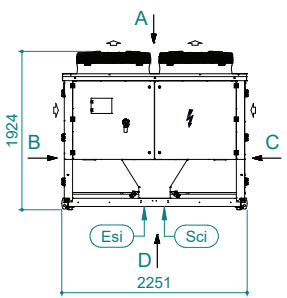

UATYA60-70BFC3Y1

Air direction			
Air direction	Discharge	Intake	External
Left	LD	LI	LE
Right	RD	RI	RE
Top	TD	TI	/
Bottom	BD	BI	/
Front	FD	RI	/

Sci	Signal cables inlet
Cd	Condensate drain 1" male

Ead	External air damper
Rfi	Remove for inspection

Esi	Electrical supply inlet
	Clearances