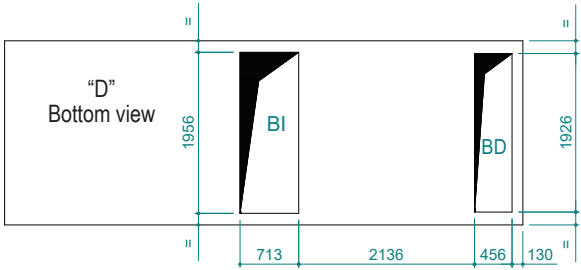

UATYA60-70BFC3Y1

Air direction			
Air direction	Discharge	Intake	External
Left	LD	LI	LE
Right	RD	RI	RE
Top	TD	TI	/
Bottom	BD	BI	/
Front	FD	RI	/

Sci	Signal cables inlet
Cd	Condensate drain 1" male

Ead	External air damper
Rfi	Remove for inspection