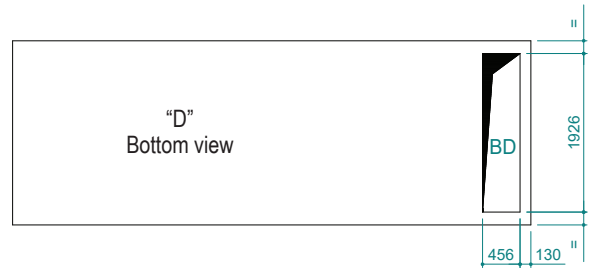

UATYA60-70BFC3Y1

"C" view

"B" view

"E" view

Air direction			
Air direction	Discharge	Intake	External
Left	LD	/	LE
Right	RD	RI	/
Bottom	BD	/	/
Front	FD	/	/

Sci	Signal cables inlet
Cd	Condensate drain 1" male