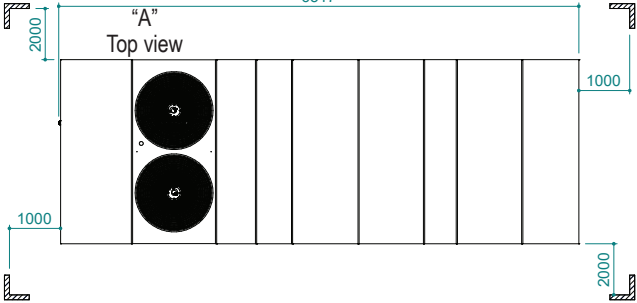

UATYA60-70BFC3Y1

"C" view

"B" view

"E" view

Air direction			
Air direction	Discharge	Intake	External
Left	LD	/	LE
Right	RD	RI	/
Bottom	BD	/	/
Front	FD	/	/

Sci	Signal cables inlet
Cd	Condensate drain 1" male