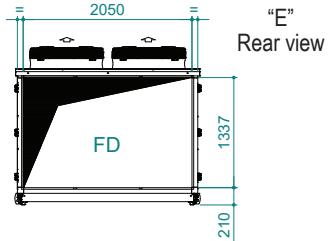

UATYA60-70BFC3Y1

"C" view

"B" view

"E" view

Air direction			
Air direction	Discharge	Intake	External
Left	LD	/	LE
Right	RD	RI	/
Bottom	BD	/	/
Front	FD	/	/

Sci	Signal cables inlet
Cd	Condensate drain 1" male