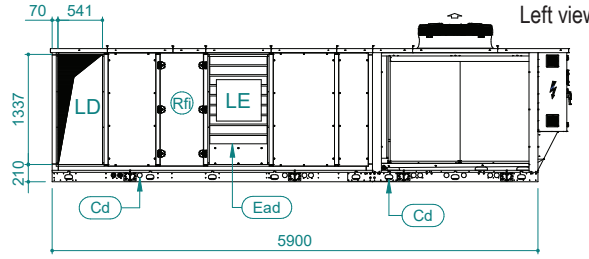

UATYA60-70BFC3Y1

"C" view

"B" view

"E" view

Air direction			
Air direction	Discharge	Intake	External
Left	LD	/	LE
Right	RD	RI	/
Bottom	BD	/	/
Front	FD	/	/

Sci	Signal cables inlet
Cd	Condensate drain 1" male