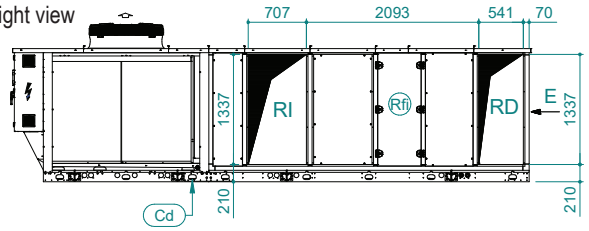

UATYA60-70BFC3Y1

"C" view

"B" view

"E" view

Air direction			
Air direction	Discharge	Intake	External
Left	LD	/	LE
Right	RD	RI	/
Bottom	BD	/	/
Front	FD	/	/

Sci	Signal cables inlet
Cd	Condensate drain 1" male