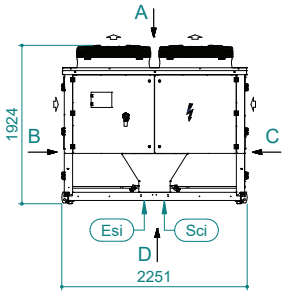

UATYA60-70BFC3Y1

"C" view

"B" view

"E" view

Air direction			
Air direction	Discharge	Intake	External
Left	LD	/	LE
Right	RD	RI	/
Bottom	BD	/	/
Front	FD	/	/

Sci	Signal cables inlet
Cd	Condensate drain 1" male