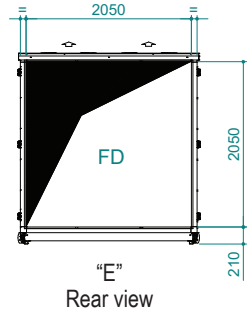

# UATYA80-120BFC3Y1

Air direction			
Air direction	Discharge	Intake	External
Left	LD	LI	LE
Right	RD	RI	RE
Top	TD	TI	/
Bottom	BD	BI	/
Rear	FD	/	/

Sci	Signal cables inlet	Ead	External air damper	Esi	Electrical supply inlet
Cd	Condensate drain 1" male	Rfi	Remove for inspection		Clearances