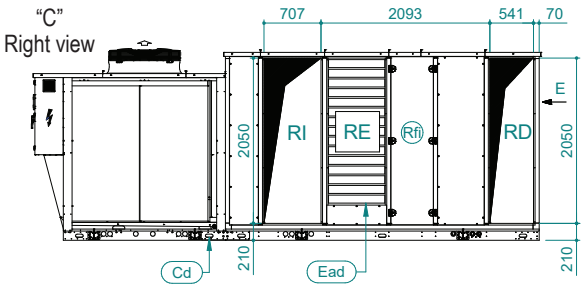

# UATYA80-120BFC3Y1

Air direction			
Air direction	Discharge	Intake	External
Left	LD	LI	LE
Right	RD	RI	RE
Top	TD	TI	/
Bottom	BD	BI	/
Rear	FD	/	/

Sci	Signal cables inlet	Ead	External air damper	Esi	Electrical supply inlet
Cd	Condensate drain 1" male	Rfi	Remove for inspection		Clearances