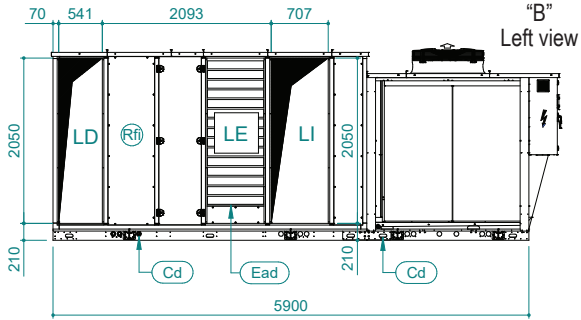

# UATYA80-120BFC3Y1

Air direction			
Air direction	Discharge	Intake	External
Left	LD	LI	LE
Right	RD	RI	RE
Top	TD	TI	/
Bottom	BD	BI	/
Rear	FD	/	/

Sci	Signal cables inlet	Ead	External air damper	Esi	Electrical supply inlet
Cd	Condensate drain 1" male	Rfi	Remove for inspection		Clearances