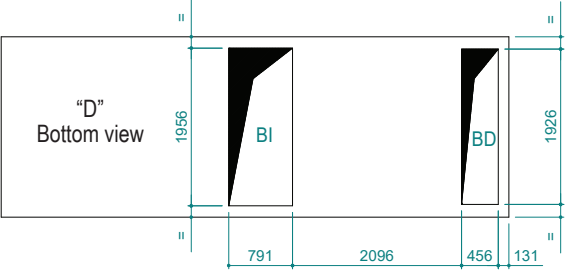

# UATYA80-120BFC3Y1

Air direction			
Air direction	Discharge	Intake	External
Left	LD	LI	LE
Right	RD	RI	RE
Top	TD	TI	/
Bottom	BD	BI	/
Rear	FD	/	/

Sci	Signal cables inlet	Ead	External air damper	Esi	Electrical supply inlet
Cd	Condensate drain 1" male	Rfi	Remove for inspection		Clearances