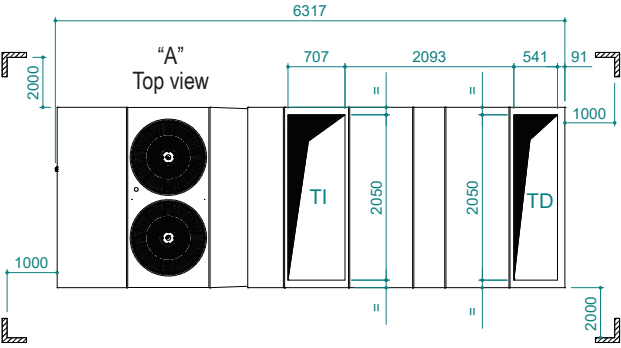

# UATYA80-120BFC3Y1

Air direction			
Air direction	Discharge	Intake	External
Left	LD	LI	LE
Right	RD	RI	RE
Top	TD	TI	/
Bottom	BD	BI	/
Rear	FD	/	/

Sci	Signal cables inlet	Ead	External air damper	Esi	Electrical supply inlet
Cd	Condensate drain 1" male	Rfi	Remove for inspection		Clearances