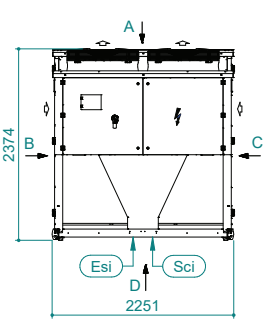

# UATYA80-120BFC3Y1

Air direction			
Air direction	Discharge	Intake	External
Left	LD	LI	LE
Right	RD	RI	RE
Top	TD	TI	/
Bottom	BD	BI	/
Rear	FD	/	/

Sci	Signal cables inlet	Ead	External air damper	Esi	Electrical supply inlet
Cd	Condensate drain 1" male	Rfi	Remove for inspection		Clearances