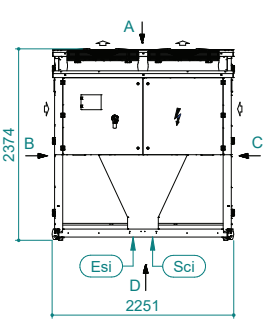

UATYA80-120BFC3Y1

Air direction			
Air direction	Discharge	Intake	External
Left	LD	LI	LE
Right	RD	RI	RE
Top	TD	TI	/
Bottom	BD	BI	/
Rear	FD	/	/

Sci Signal cables inlet

Ead External air damper

Esi Electrical supply inlet

Cd Condensate drain 1" male

Rfi Remove for inspection

Clearances