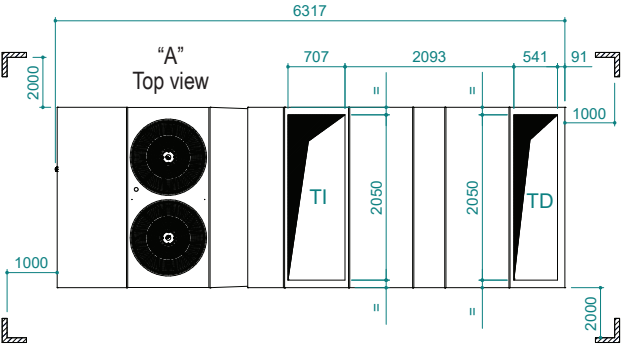

UATYA80-120BFC3Y1

Air direction			
Air direction	Discharge	Intake	External
Left	LD	LI	LE
Right	RD	RI	RE
Top	TD	TI	/
Bottom	BD	BI	/
Rear	FD	/	/

Sci Signal cables inlet

Ead External air damper

Esi Electrical supply inlet

Cd Condensate drain 1" male

Rfi Remove for inspection

Clearances