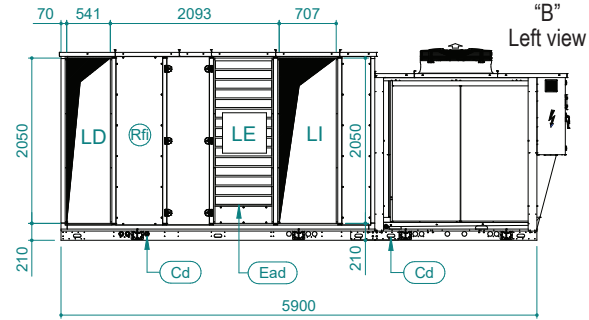

UATYA80-120BFC3Y1

Air direction			
Air direction	Discharge	Intake	External
Left	LD	LI	LE
Right	RD	RI	RE
Top	TD	TI	/
Bottom	BD	BI	/
Rear	FD	/	/

Sci Signal cables inlet

Ead External air damper

Esi Electrical supply inlet

Cd Condensate drain 1" male

Rfi Remove for inspection

Clearances