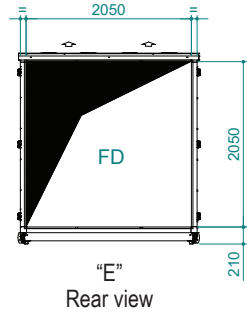

UATYA80-120BFC3Y1

Air direction			
Air direction	Discharge	Intake	External
Left	LD	LI	LE
Right	RD	RI	RE
Top	TD	TI	/
Bottom	BD	BI	/
Rear	FD	/	/

Sci Signal cables inlet

Ead External air damper

Esi Electrical supply inlet

Cd Condensate drain 1" male

Rfi Remove for inspection

Clearances