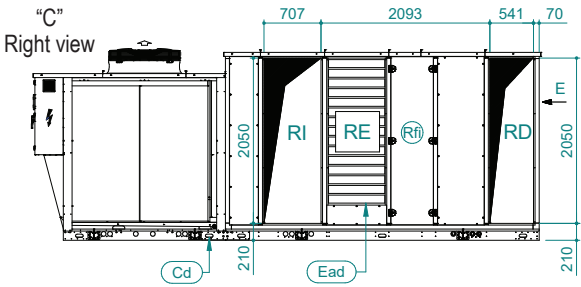

UATYA80-120BFC3Y1

Air direction			
Air direction	Discharge	Intake	External
Left	LD	LI	LE
Right	RD	RI	RE
Top	TD	TI	/
Bottom	BD	BI	/
Rear	FD	/	/

Sci Signal cables inlet

Ead External air damper

Esi Electrical supply inlet

Cd Condensate drain 1" male

Rfi Remove for inspection

Clearances