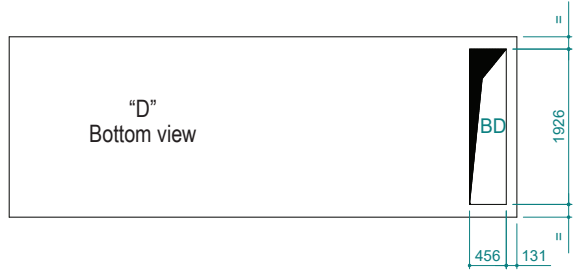

UATYA80-120BFC3Y1

Air direction			
Air direction	Discharge	Intake	External
Left	LD	/	LE
Right	RD	RI	/
Bottom	BD	/	/
Front	FD	/	/

Sci | Signal cables inlet

Ead | External air damper

Esi | Electrical supply inlet

Cd | Condensate drain 1" male

Rfi | Remove for inspection

 | Clearances