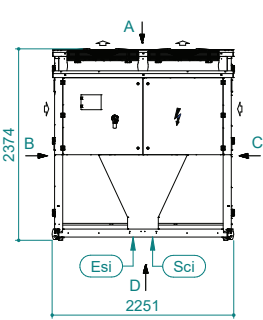

UATYA80-120BFC3Y1

Air direction			
Air direction	Discharge	Intake	External
Left	LD	/	LE
Right	RD	RI	/
Bottom	BD	/	/
Front	FD	/	/

Sci | Signal cables inlet

Ead | External air damper

Esi | Electrical supply inlet

Cd | Condensate drain 1" male

Rfi | Remove for inspection

 | Clearances