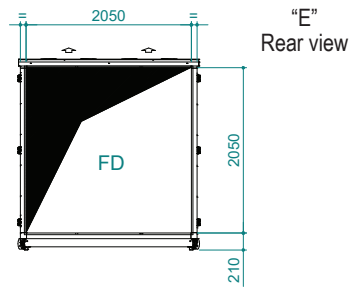

UATYA80-120BFC3Y1

Air direction			
Air direction	Discharge	Intake	External
Left	LD	/	LE
Right	RD	RI	/
Bottom	BD	/	/
Front	FD	/	/

Sci | Signal cables inlet

Ead | External air damper

Esi | Electrical supply inlet

Cd | Condensate drain 1" male

Rfi | Remove for inspection

 | Clearances