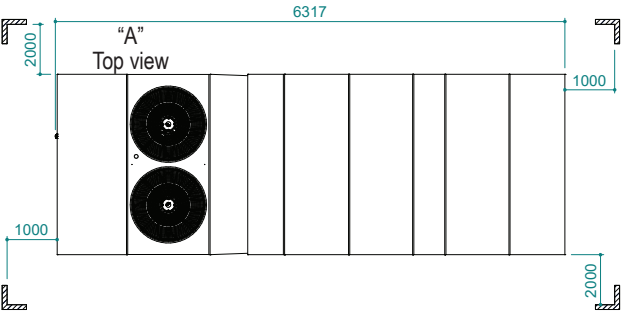

UATYA80-120BFC3Y1

Air direction			
Air direction	Discharge	Intake	External
Left	LD	/	LE
Right	RD	RI	/
Bottom	BD	/	/
Front	FD	/	/

Sci | Signal cables inlet

Ead | External air damper

Esi | Electrical supply inlet

Cd | Condensate drain 1" male

Rfi | Remove for inspection

 | Clearances