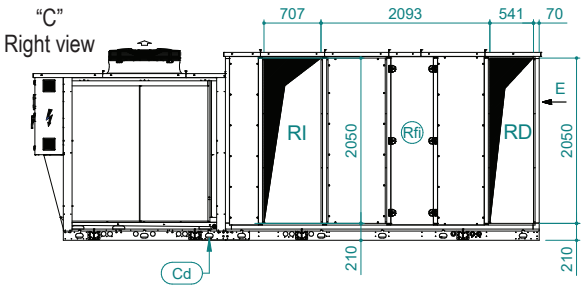

UATYA80-120BFC3Y1

Air direction			
Air direction	Discharge	Intake	External
Left	LD	/	LE
Right	RD	RI	/
Bottom	BD	/	/
Front	FD	/	/

Sci | Signal cables inlet

Ead | External air damper

Esi | Electrical supply inlet

Cd | Condensate drain 1" male

Rfi | Remove for inspection

 | Clearances