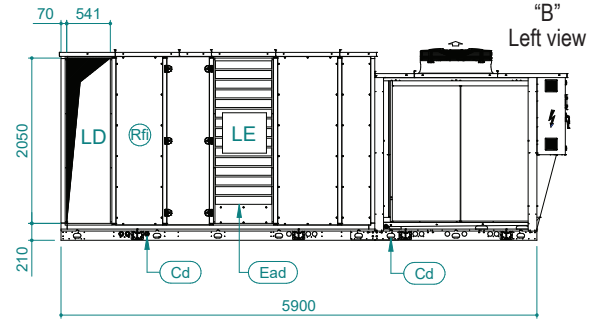

UATYA80-120BFC3Y1

Air direction			
Air direction	Discharge	Intake	External
Left	LD	/	LE
Right	RD	RI	/
Bottom	BD	/	/
Front	FD	/	/

Sci | Signal cables inlet

Ead | External air damper

Esi | Electrical supply inlet

Cd | Condensate drain 1" male

Rfi | Remove for inspection

 | Clearances