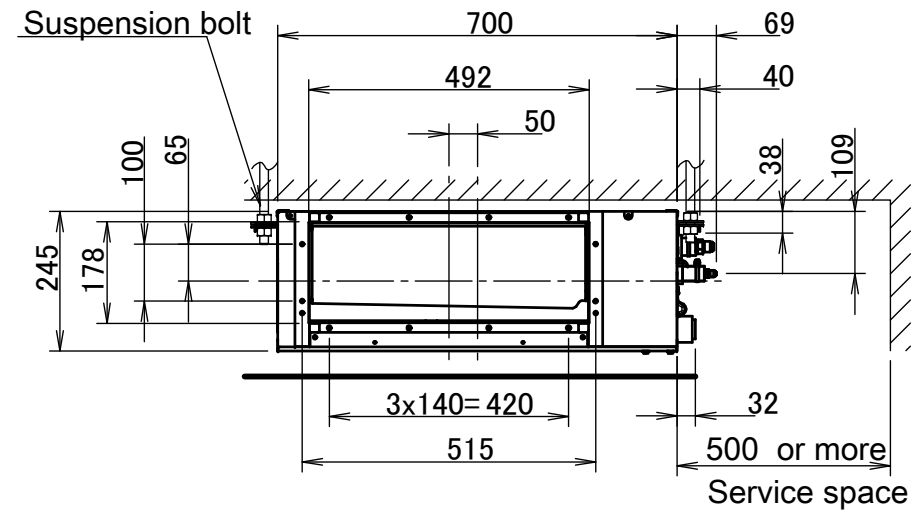

ADEA50A

Item	Name	Description
KA	Liquid pipe connection port	\varnothing 6.35 flared connection
KB	Gas pipe connection port	\varnothing 12.70 flared connection
KC	Drain pipe connection	VP20 (OD \varnothing 26, ID \varnothing 20)
KD	Wiring connection	/
KE	Power supply connection	/
KF	Drain outlet	VP20 (OD \varnothing 26, ID \varnothing 20)
KG	Air filter	/
KH	Air suction side	/
KJ	Air discharge side	/
KK	Nameplate	/

Notes

1. When installing optional accessories, refer to their respective documentation.
2. The ceiling depth varies according to the documentation of the specific system.

3D094918B