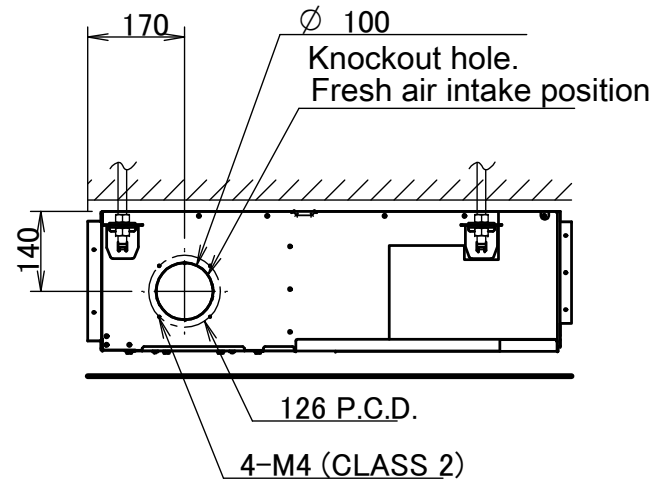

ADEA50A

Item	Name	Description
KA	Liquid pipe connection port	\varnothing 6.35 flared connection
KB	Gas pipe connection port	\varnothing 12.70 flared connection
KC	Drain pipe connection	VP20 (OD \varnothing 26, ID \varnothing 20)
KD	Wiring connection	/
KE	Power supply connection	/
KF	Drain outlet	VP20 (OD \varnothing 26, ID \varnothing 20)
KG	Air filter	/
KH	Air suction side	/
KJ	Air discharge side	/
KK	Nameplate	/

Notes

1. When installing optional accessories, refer to their respective documentation.
2. The ceiling depth varies according to the documentation of the specific system.

3D094918B