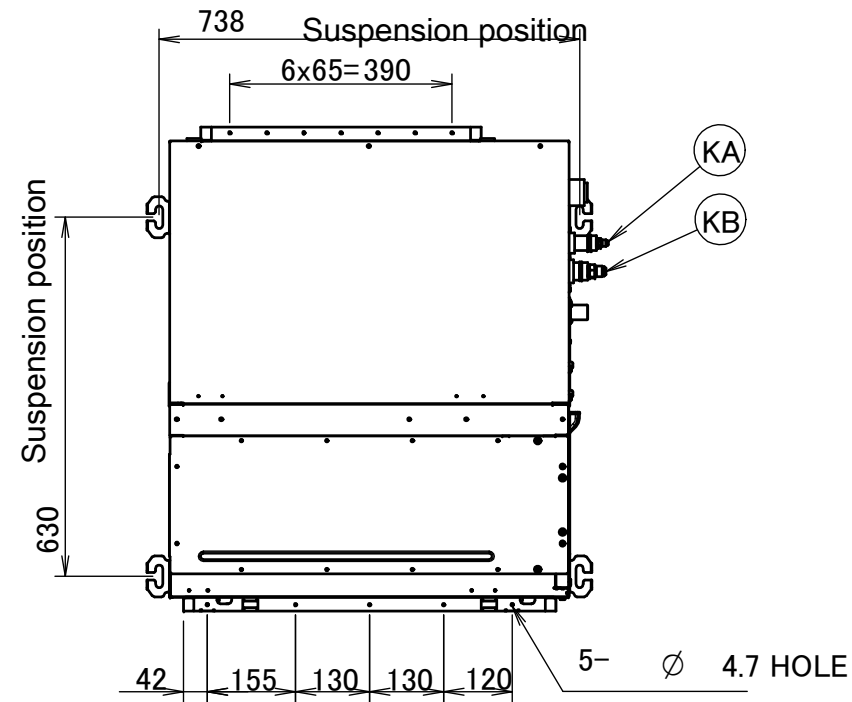

ADEA50A

Item	Name	Description
KA	Liquid pipe connection port	\varnothing 6.35 flared connection
KB	Gas pipe connection port	\varnothing 12.70 flared connection
KC	Drain pipe connection	VP20 (OD \varnothing 26, ID \varnothing 20)
KD	Wiring connection	/
KE	Power supply connection	/
KF	Drain outlet	VP20 (OD \varnothing 26, ID \varnothing 20)
KG	Air filter	/
KH	Air suction side	/
KJ	Air discharge side	/
KK	Nameplate	/

Notes

1. When installing optional accessories, refer to their respective documentation.
2. The ceiling depth varies according to the documentation of the specific system.

3D094918B