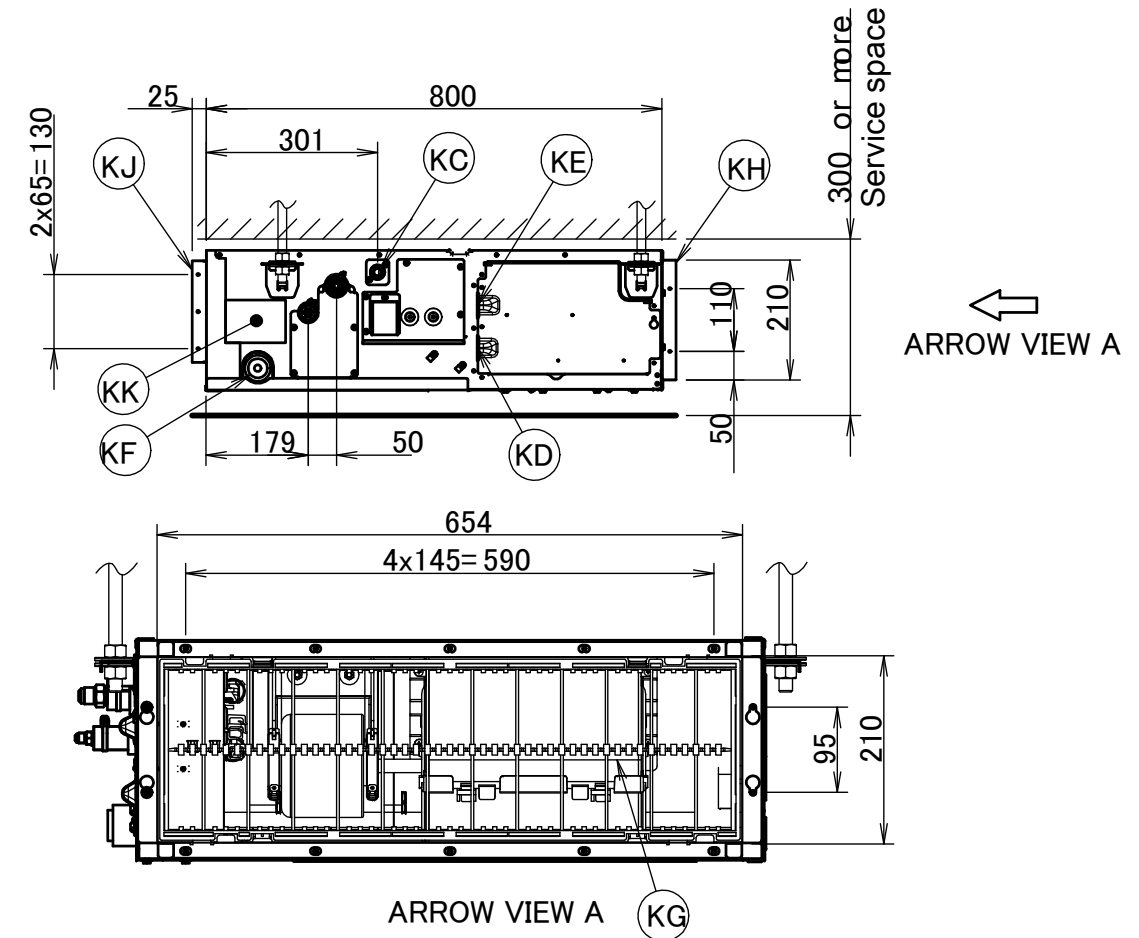

ADEA50A

Item	Name	Description
KA	Liquid pipe connection port	\varnothing 6.35 flared connection
KB	Gas pipe connection port	\varnothing 12.70 flared connection
KC	Drain pipe connection	VP20 (OD \varnothing 26, ID \varnothing 20)
KD	Wiring connection	/
KE	Power supply connection	/
KF	Drain outlet	VP20 (OD \varnothing 26, ID \varnothing 20)
KG	Air filter	/
KH	Air suction side	/
KJ	Air discharge side	/
KK	Nameplate	/

Notes

1. When installing optional accessories, refer to their respective documentation.
2. The ceiling depth varies according to the documentation of the specific system.

3D094918B