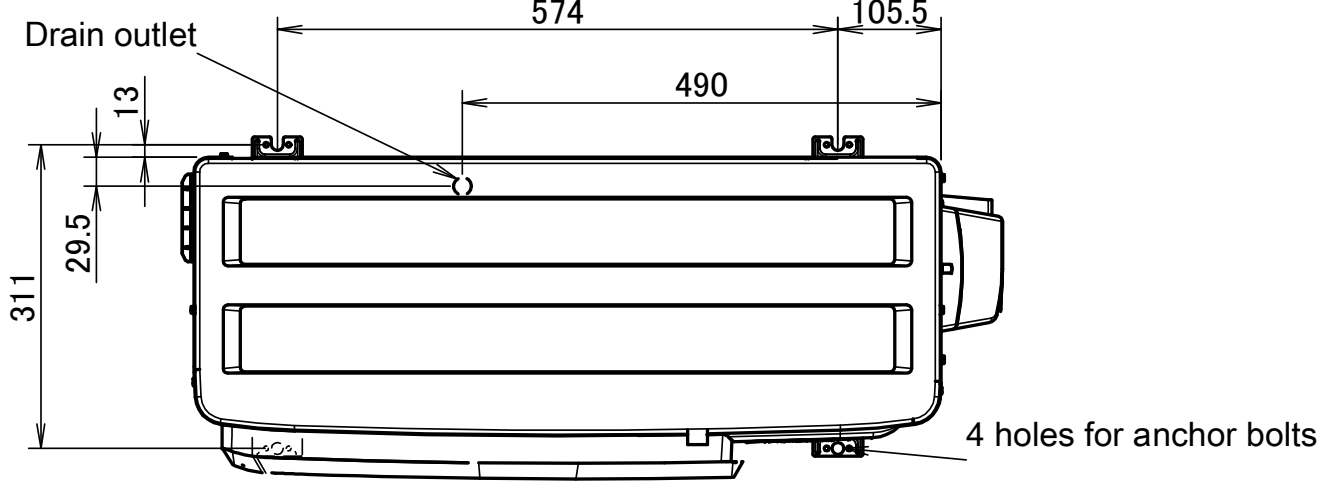

ARXM25-35N9

Minimum space for air passage

Wall height on air outlet side < 1200 mm