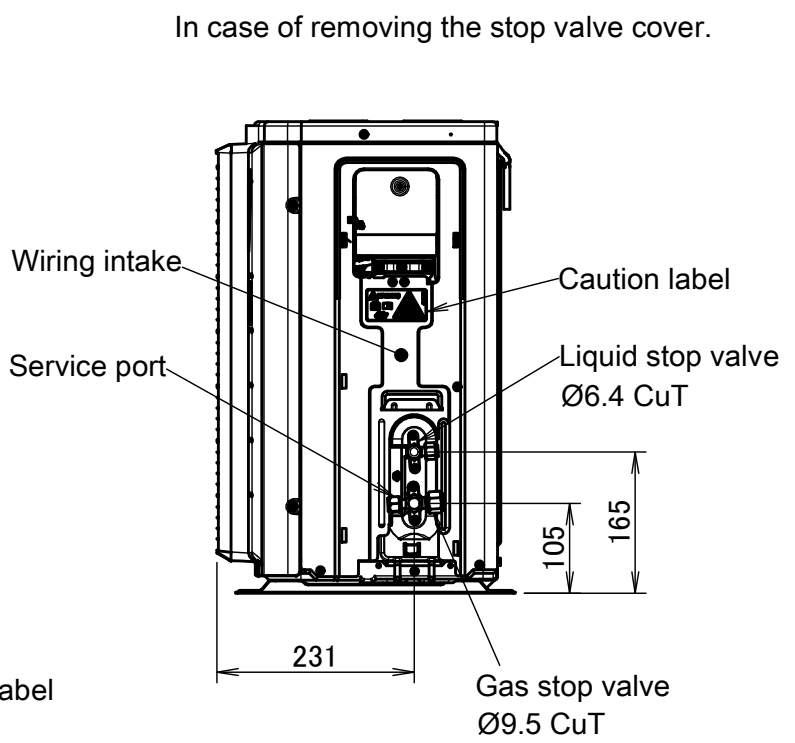

ARXM25-35N9

Minimum space for air passage

Wall height on air outlet side < 1200 mm