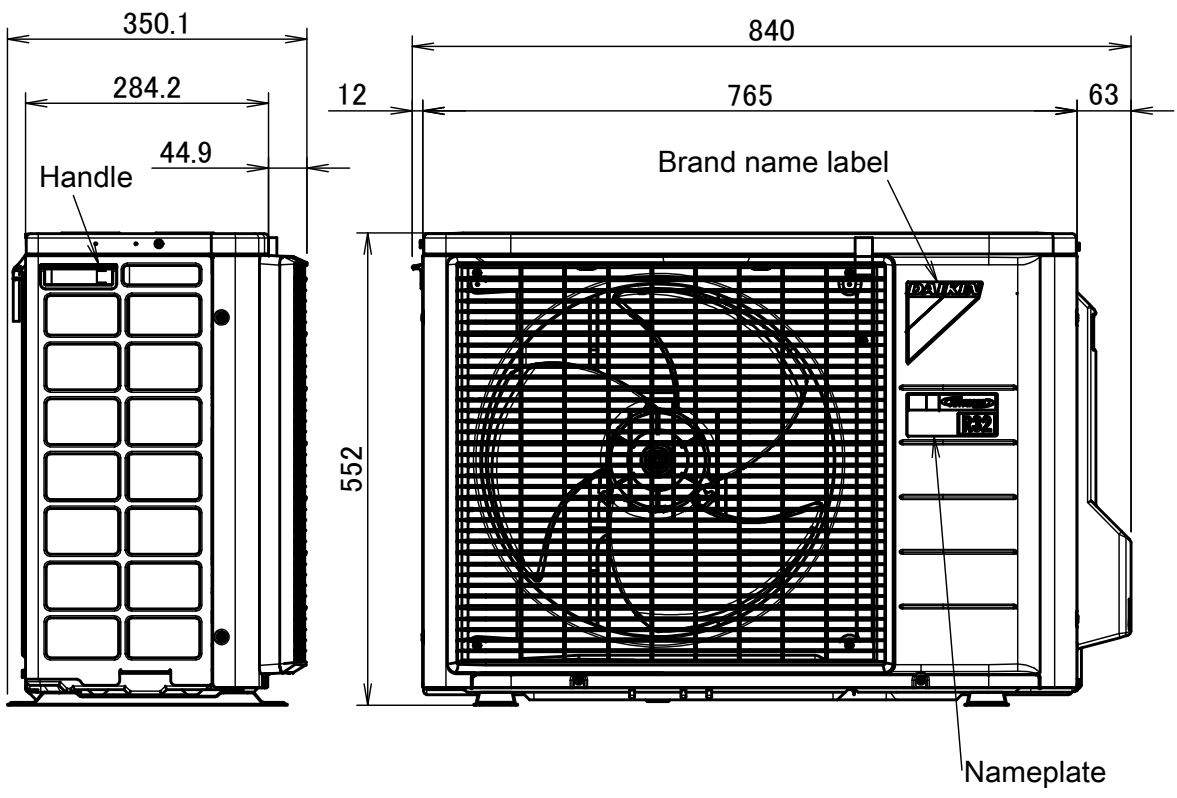

ARXM25-35N9

Minimum space for air passage

Wall height on air outlet side < 1200 mm