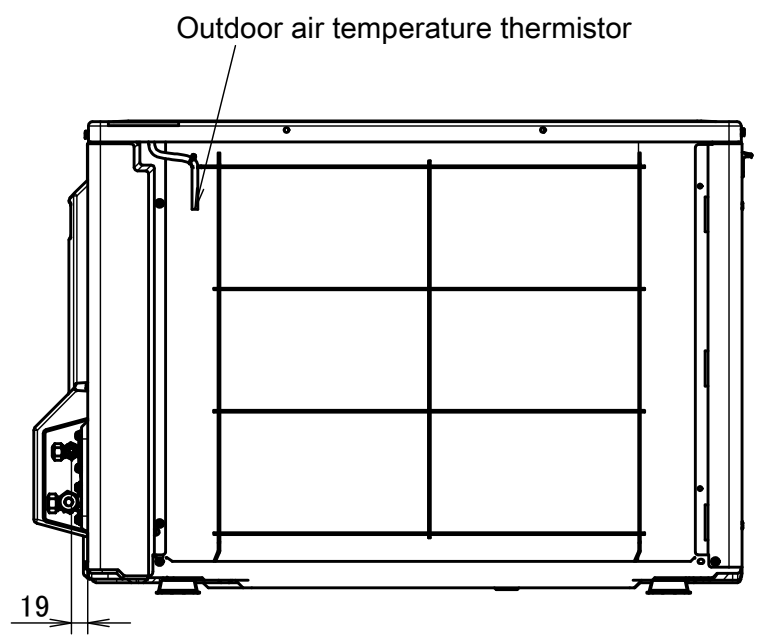

ARXM25-35N9

Minimum space for air passage

Wall height on air outlet side < 1200 mm