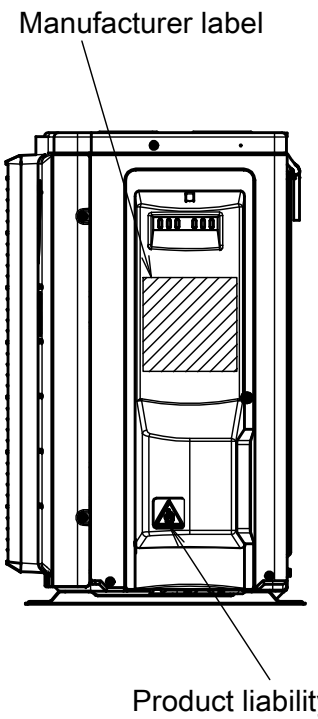

ARXM25-35N9

Minimum space for air passage

Wall height on air outlet side < 1200 mm