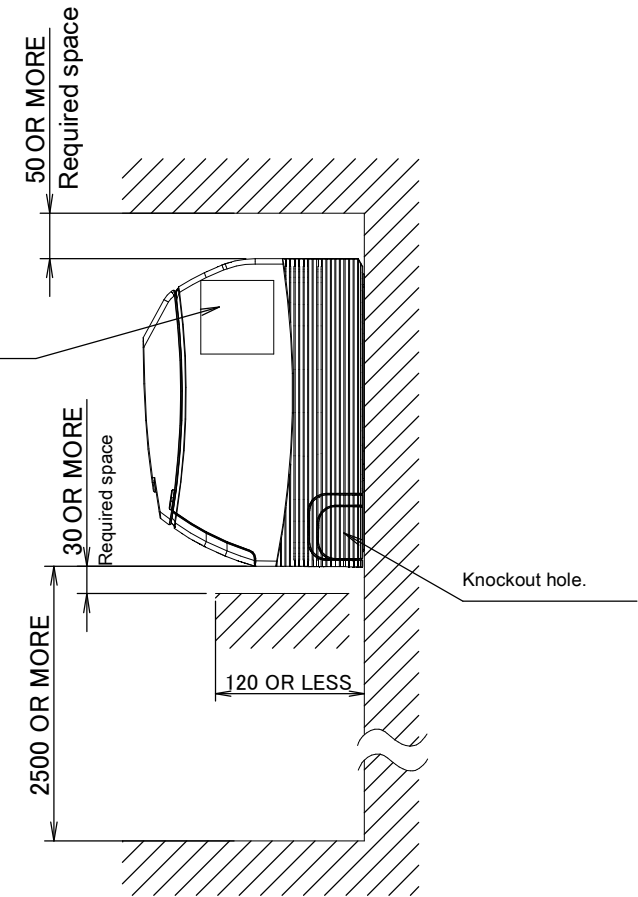

FAA100A

Front grille fixing screws

Manufacturer label

Blade angle

Up/down (automatic)

Notes

The mark shows the piping direction.

When installing a wireless controller, there will be a receiver on this location. For details, see the drawing of the wireless controller.