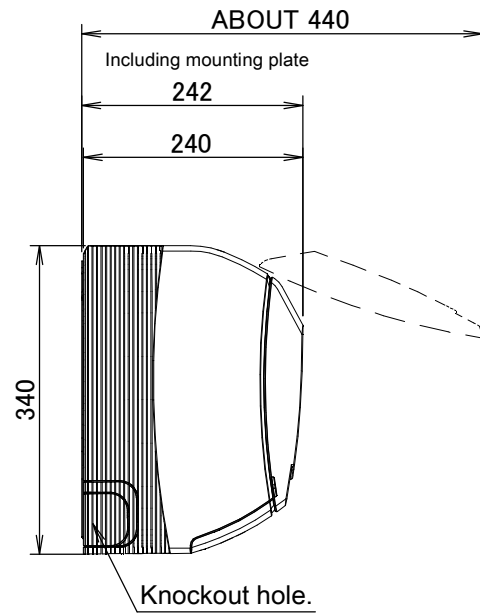

FAA100A

Front grille fixing screws

Manufacturer label

Blade angle

Up/down (automatic)

Notes

The mark shows the piping direction.

When installing a wireless controller, there will be a receiver on this location. For details, see the drawing of the wireless controller.