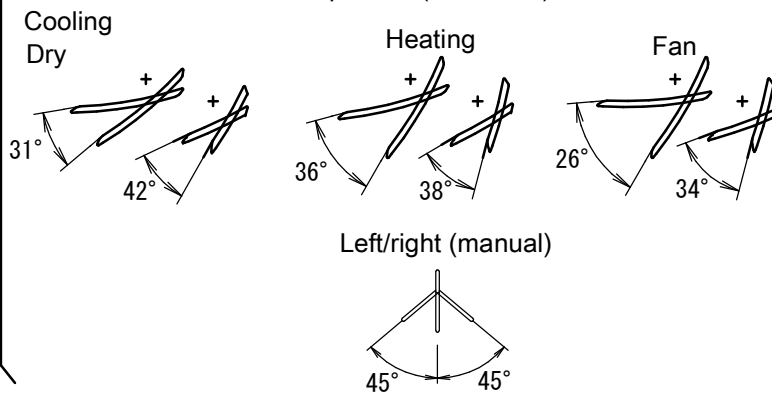

FAA100A

Front grille fixing screws

Manufacturer label

Blade angle

Up/down (automatic)

Notes

The mark shows the piping direction.

When installing a wireless controller, there will be a receiver on this location. For details, see the drawing of the wireless controller.