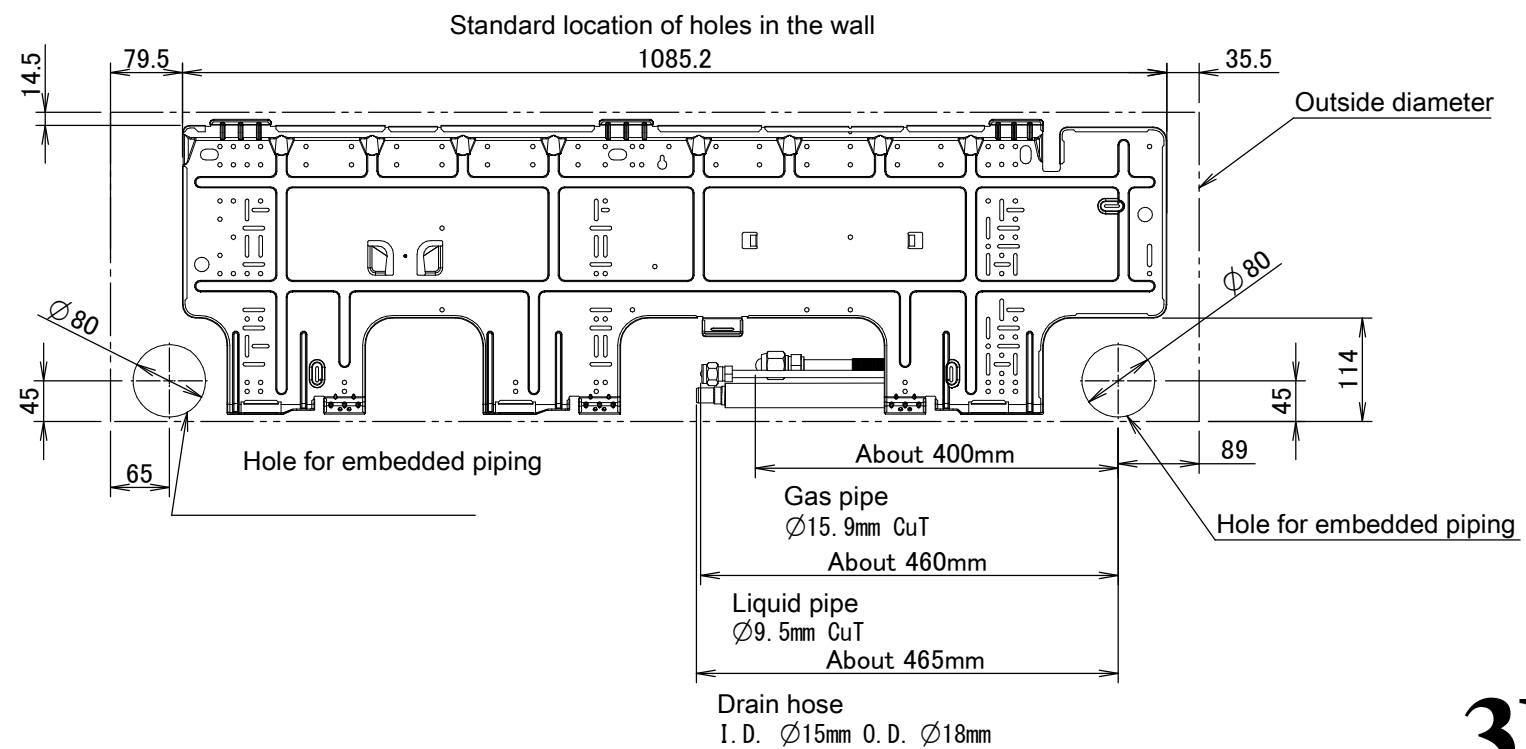

Notes

The mark shows the piping direction.

When installing a wireless controller, there will be a receiver on this location. For details, see the drawing of the wireless controller.

Do not place any objects under the indoor unit. In case of high humidity (>80%), clogged drain outlets, or dirty air filters, condensate may drop out.