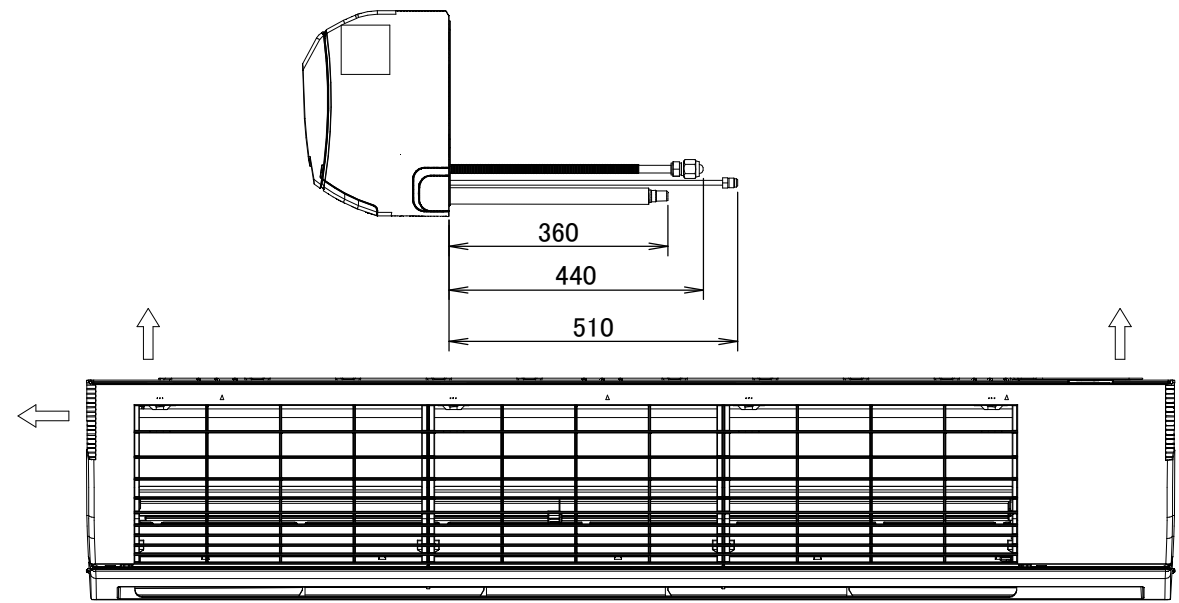

FAA100A

Front grille fixing screws

Manufacturer label

Blade angle

Up/down (automatic)

Notes

The mark shows the piping direction.

When installing a wireless controller, there will be a receiver on this location. For details, see the drawing of the wireless controller.