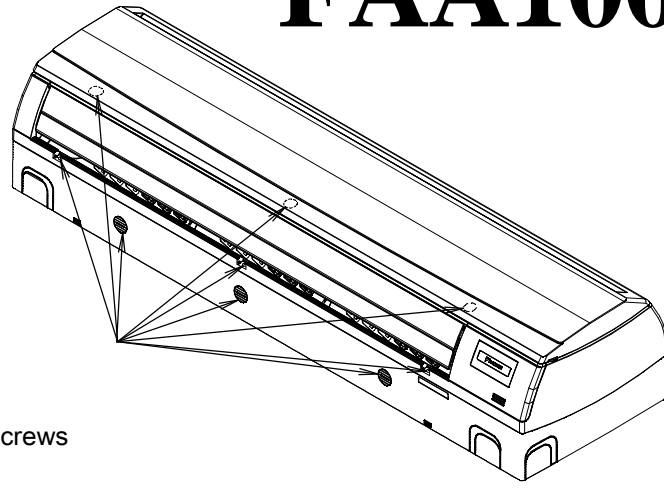

FAA100A

Front grille fixing screws

Manufacturer label

Blade angle

Up/down (automatic)

Notes

The mark shows the piping direction.

When installing a wireless controller, there will be a receiver on this location. For details, see the drawing of the wireless controller.