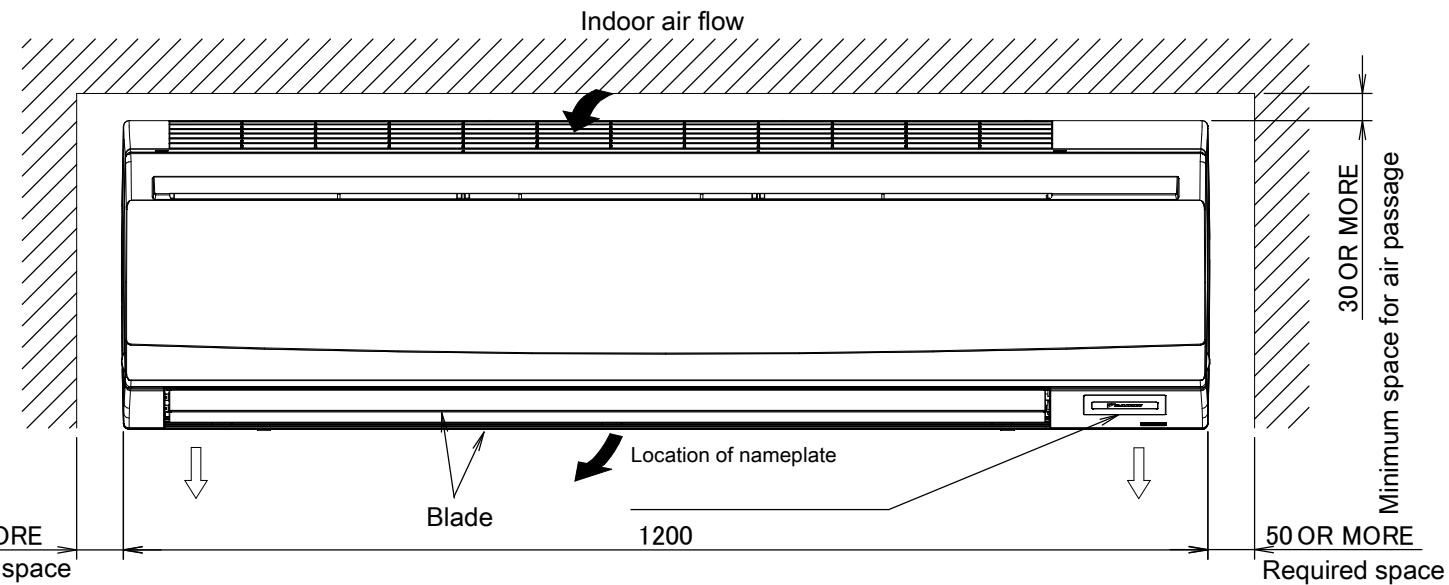

FAA100A

Front grille fixing screws

Manufacturer label

Blade angle

Up/down (automatic)

Notes

The mark shows the piping direction.

When installing a wireless controller, there will be a receiver on this location. For details, see the drawing of the wireless controller.