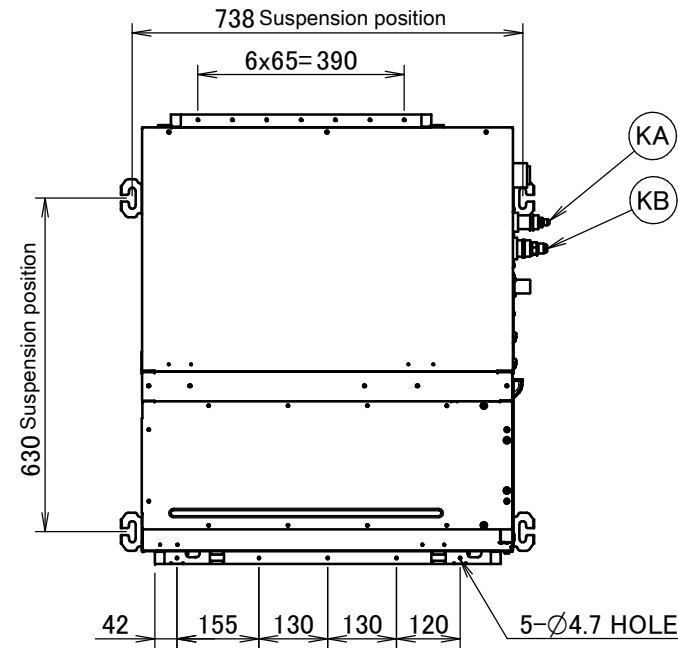

FBA35A

Item	Name	Description
KA	Liquid pipe connection port	Ø6.35 flared connection
KB	Gas pipe connection port	Ø9.52 flared connection
KC	Drain pipe connection	VP20 (OD Ø26, ID Ø20)
KD	Wiring connection	/
KE	Power supply connection	/
KF	Drain outlet	VP20 (OD Ø26, ID Ø20)
KG	Air filter	/
KH	Air suction side	/
KJ	Air discharge side	/
KK	Nameplate	/

Notes

- When installing optional accessories, refer to their respective documentation.
- The ceiling depth varies according to the documentation of the specific system.

3D094988B