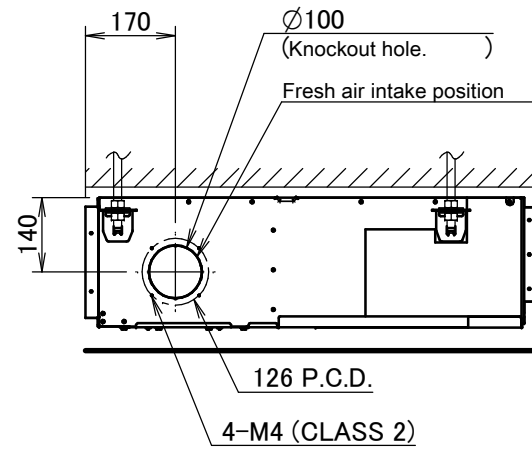

FBA35A

Item	Name	Description
KA	Liquid pipe connection port	Ø6.35 flared connection
KB	Gas pipe connection port	Ø9.52 flared connection
KC	Drain pipe connection	VP20 (OD Ø26, ID Ø20)
KD	Wiring connection	/
KE	Power supply connection	/
KF	Drain outlet	VP20 (OD Ø26, ID Ø20)
KG	Air filter	/
KH	Air suction side	/
KJ	Air discharge side	/
KK	Nameplate	/

Notes

- When installing optional accessories, refer to their respective documentation.
- The ceiling depth varies according to the documentation of the specific system.

3D094988B