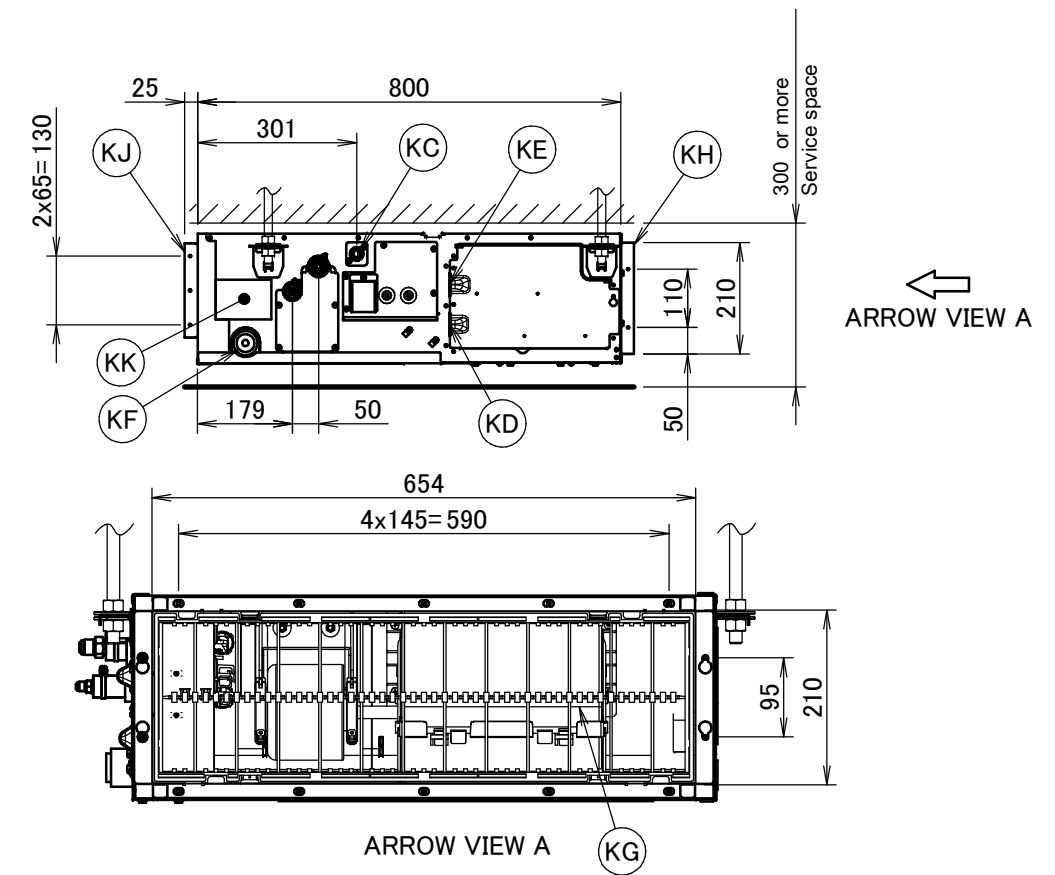

FBA35A

Item	Name	Description
KA	Liquid pipe connection port	Ø6.35 flared connection
KB	Gas pipe connection port	Ø9.52 flared connection
KC	Drain pipe connection	VP20 (OD Ø26, ID Ø20)
KD	Wiring connection	/
KE	Power supply connection	/
KF	Drain outlet	VP20 (OD Ø26, ID Ø20)
KG	Air filter	/
KH	Air suction side	/
KJ	Air discharge side	/
KK	Nameplate	/

Notes

- When installing optional accessories, refer to their respective documentation.
- The ceiling depth varies according to the documentation of the specific system.

3D094988B