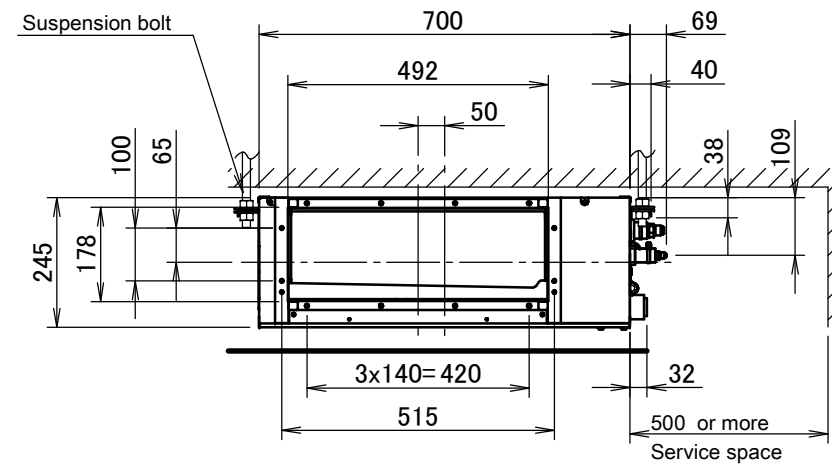

FBA35A

Item	Name	Description
KA	Liquid pipe connection port	Ø6.35 flared connection
KB	Gas pipe connection port	Ø9.52 flared connection
KC	Drain pipe connection	VP20 (OD Ø26, ID Ø20)
KD	Wiring connection	/
KE	Power supply connection	/
KF	Drain outlet	VP20 (OD Ø26, ID Ø20)
KG	Air filter	/
KH	Air suction side	/
KJ	Air discharge side	/
KK	Nameplate	/

Notes

- When installing optional accessories, refer to their respective documentation.
- The ceiling depth varies according to the documentation of the specific system.

3D094988B