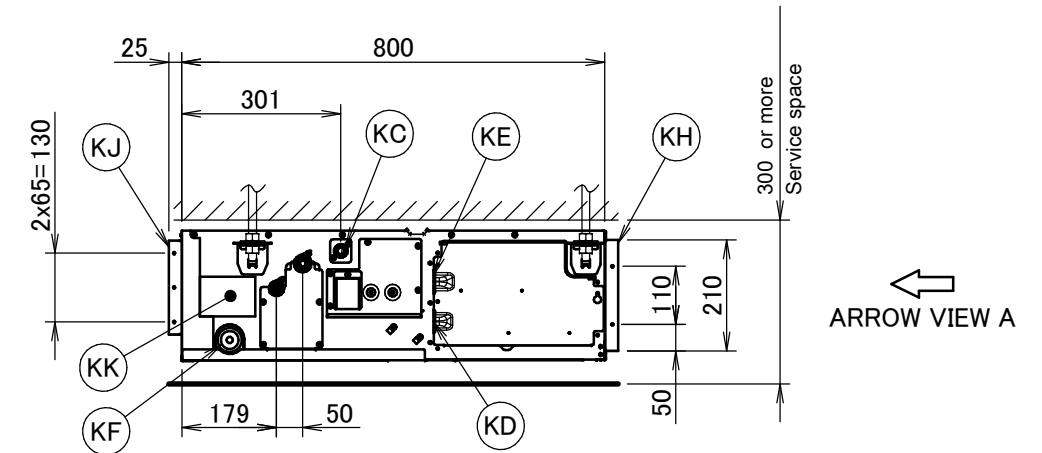

FBA60A

Item	Name	Description
KA	Liquid pipe connection port	Ø6.35 flared connection
KB	Gas pipe connection port	Ø12.70 flared connection
KC	Drain pipe connection	VP20 (OD Ø26, ID Ø20)
KD	Wiring connection	/
KE	Power supply connection	/
KF	Drain outlet	VP20 (OD Ø26, ID Ø20)
KG	Air filter	/
KH	Air suction side	/
KJ	Air discharge side	/
KK	Nameplate	/

Notes

1. When installing optional accessories, refer to their respective documentation.
2. The ceiling depth varies according to the documentation of the specific system.

3D094983B