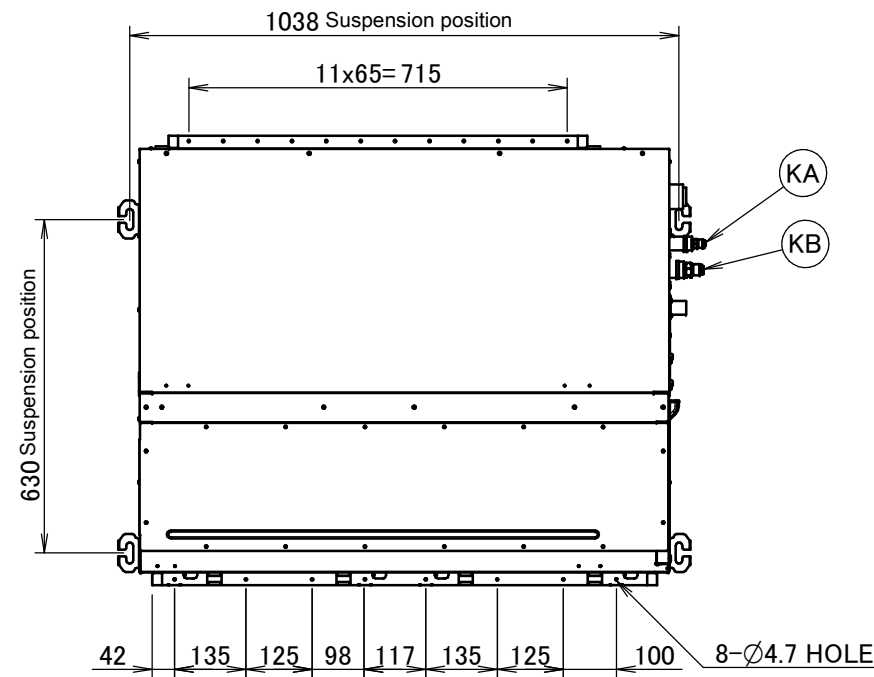

FBA60A

Item	Name	Description
KA	Liquid pipe connection port	Ø6.35 flared connection
KB	Gas pipe connection port	Ø12.70 flared connection
KC	Drain pipe connection	VP20 (OD Ø26, ID Ø20)
KD	Wiring connection	/
KE	Power supply connection	/
KF	Drain outlet	VP20 (OD Ø26, ID Ø20)
KG	Air filter	/
KH	Air suction side	/
KJ	Air discharge side	/
KK	Nameplate	/

Notes

1. When installing optional accessories, refer to their respective documentation.
2. The ceiling depth varies according to the documentation of the specific system.

3D094983B