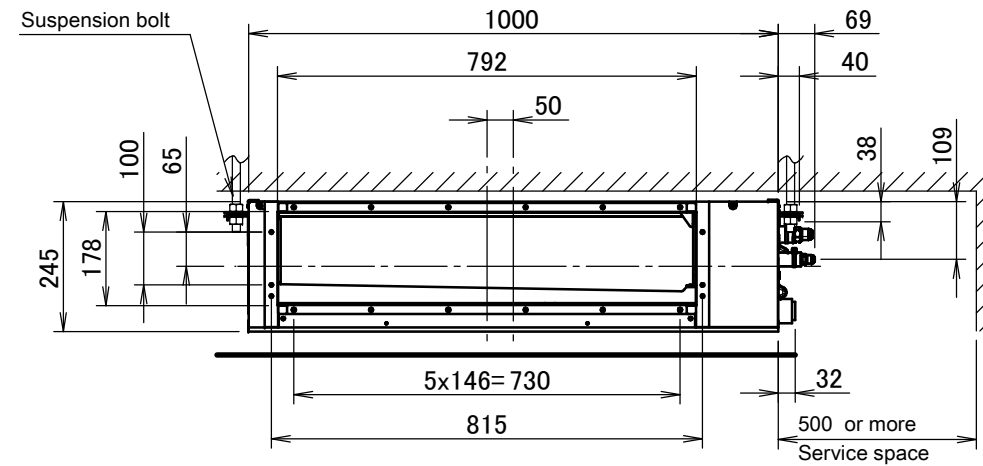

FBA60A

Item	Name	Description
KA	Liquid pipe connection port	Ø6.35 flared connection
KB	Gas pipe connection port	Ø12.70 flared connection
KC	Drain pipe connection	VP20 (OD Ø26, ID Ø20)
KD	Wiring connection	/
KE	Power supply connection	/
KF	Drain outlet	VP20 (OD Ø26, ID Ø20)
KG	Air filter	/
KH	Air suction side	/
KJ	Air discharge side	/
KK	Nameplate	/

Notes

1. When installing optional accessories, refer to their respective documentation.
2. The ceiling depth varies according to the documentation of the specific system.

3D094983B