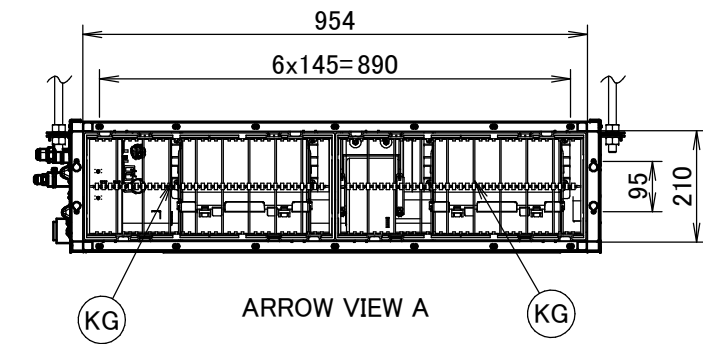

FBA60A

Item	Name	Description
KA	Liquid pipe connection port	Ø6.35 flared connection
KB	Gas pipe connection port	Ø12.70 flared connection
KC	Drain pipe connection	VP20 (OD Ø26, ID Ø20)
KD	Wiring connection	/
KE	Power supply connection	/
KF	Drain outlet	VP20 (OD Ø26, ID Ø20)
KG	Air filter	/
KH	Air suction side	/
KJ	Air discharge side	/
KK	Nameplate	/

Notes

1. When installing optional accessories, refer to their respective documentation.
2. The ceiling depth varies according to the documentation of the specific system.

3D094983B