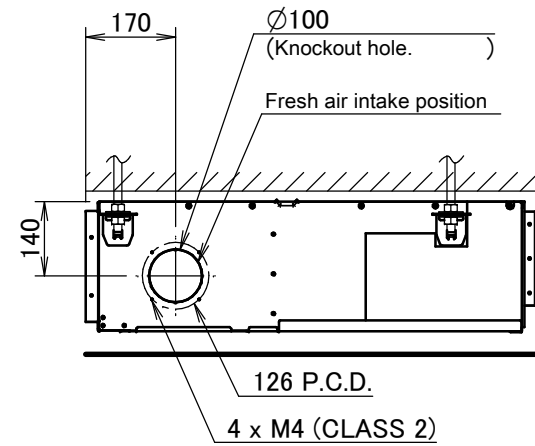

FBA60A

Item	Name	Description
KA	Liquid pipe connection port	Ø6.35 flared connection
KB	Gas pipe connection port	Ø12.70 flared connection
KC	Drain pipe connection	VP20 (OD Ø26, ID Ø20)
KD	Wiring connection	/
KE	Power supply connection	/
KF	Drain outlet	VP20 (OD Ø26, ID Ø20)
KG	Air filter	/
KH	Air suction side	/
KJ	Air discharge side	/
KK	Nameplate	/

Notes

1. When installing optional accessories, refer to their respective documentation.
2. The ceiling depth varies according to the documentation of the specific system.

3D094983B