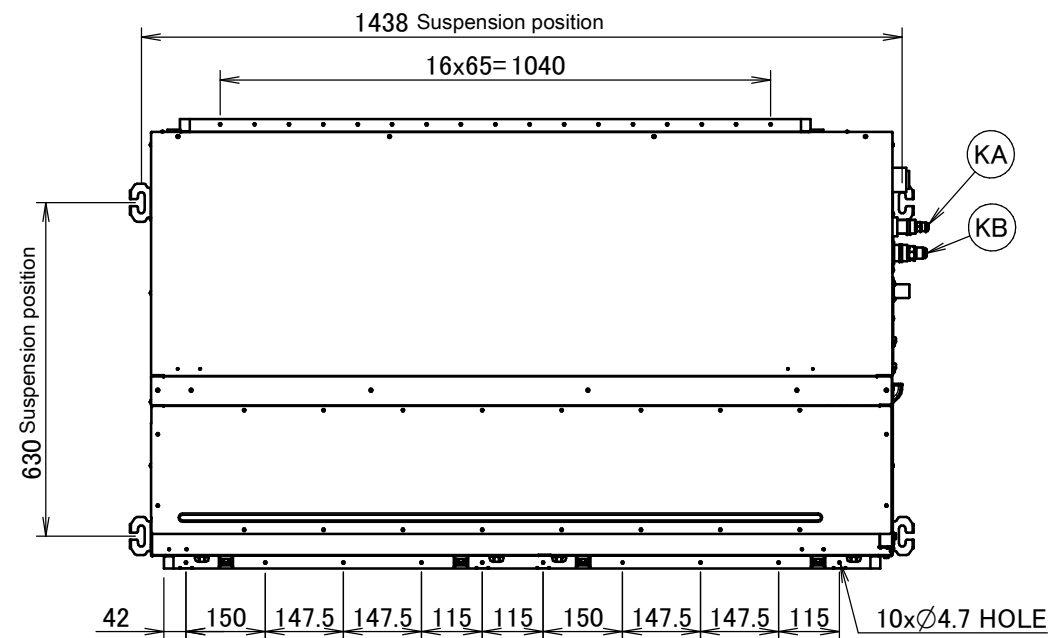

FBQ100-140A

Item	Name	Description
KA	Liquid pipe connection port	Ø9.52 flared connection
KB	Gas pipe connection port	Ø15.90 flared connection
KC	Drain pipe connection	VP20 (OD Ø26, ID Ø20)
KD	Wiring connection	/
KE	Power supply connection	/
KF	Drain outlet	VP20 (OD Ø26, ID Ø20)
KG	Air filter	/
KH	Air suction side	/
KJ	Air discharge side	/
KK	Nameplate	/

Notes

1. When installing optional accessories, refer to their respective documentation.
2. The ceiling depth varies according to the documentation of the specific system.