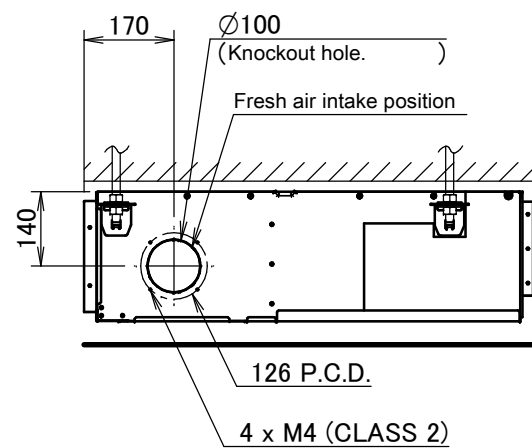

FBQ100-140A

Item	Name	Description
KA	Liquid pipe connection port	Ø9.52 flared connection
KB	Gas pipe connection port	Ø15.90 flared connection
KC	Drain pipe connection	VP20 (OD Ø26, ID Ø20)
KD	Wiring connection	/
KE	Power supply connection	/
KF	Drain outlet	VP20 (OD Ø26, ID Ø20)
KG	Air filter	/
KH	Air suction side	/
KJ	Air discharge side	/
KK	Nameplate	/

Notes

1. When installing optional accessories, refer to their respective documentation.
2. The ceiling depth varies according to the documentation of the specific system.