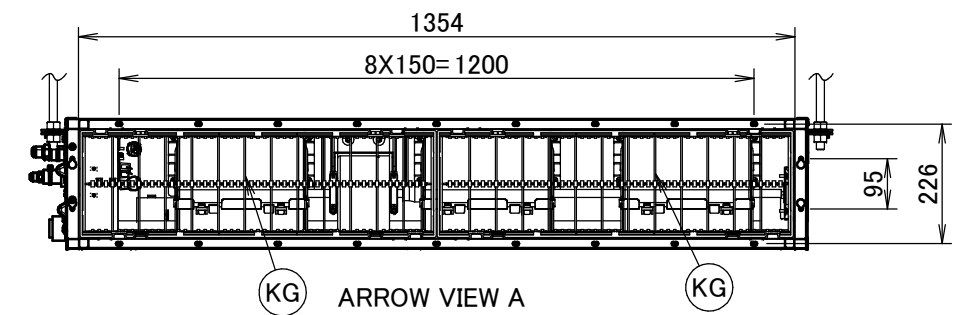

FBQ100-140A

Item	Name	Description
KA	Liquid pipe connection port	Ø9.52 flared connection
KB	Gas pipe connection port	Ø15.90 flared connection
KC	Drain pipe connection	VP20 (OD Ø26, ID Ø20)
KD	Wiring connection	/
KE	Power supply connection	/
KF	Drain outlet	VP20 (OD Ø26, ID Ø20)
KG	Air filter	/
KH	Air suction side	/
KJ	Air discharge side	/
KK	Nameplate	/

Notes

1. When installing optional accessories, refer to their respective documentation.
2. The ceiling depth varies according to the documentation of the specific system.