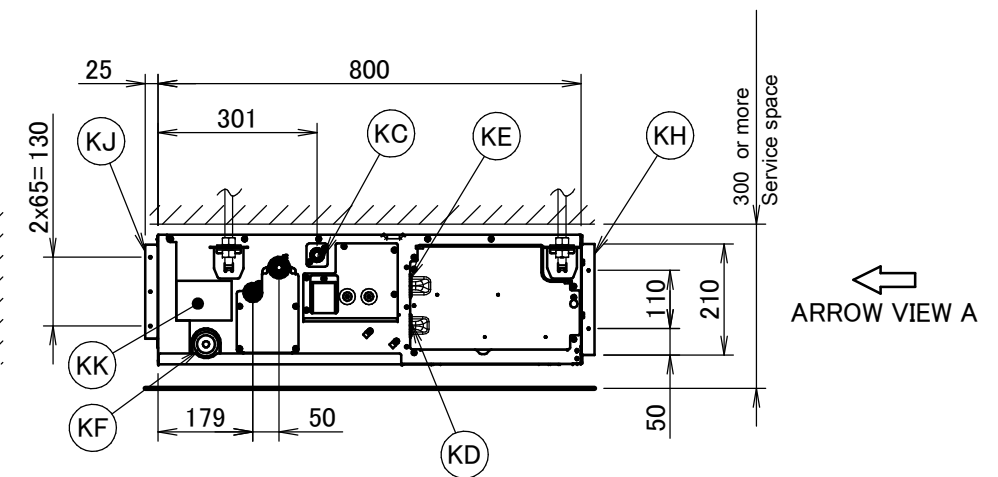

FBQ100-140A

Item	Name	Description
KA	Liquid pipe connection port	Ø9.52 flared connection
KB	Gas pipe connection port	Ø15.90 flared connection
KC	Drain pipe connection	VP20 (OD Ø26, ID Ø20)
KD	Wiring connection	/
KE	Power supply connection	/
KF	Drain outlet	VP20 (OD Ø26, ID Ø20)
KG	Air filter	/
KH	Air suction side	/
KJ	Air discharge side	/
KK	Nameplate	/

Notes

1. When installing optional accessories, refer to their respective documentation.
2. The ceiling depth varies according to the documentation of the specific system.