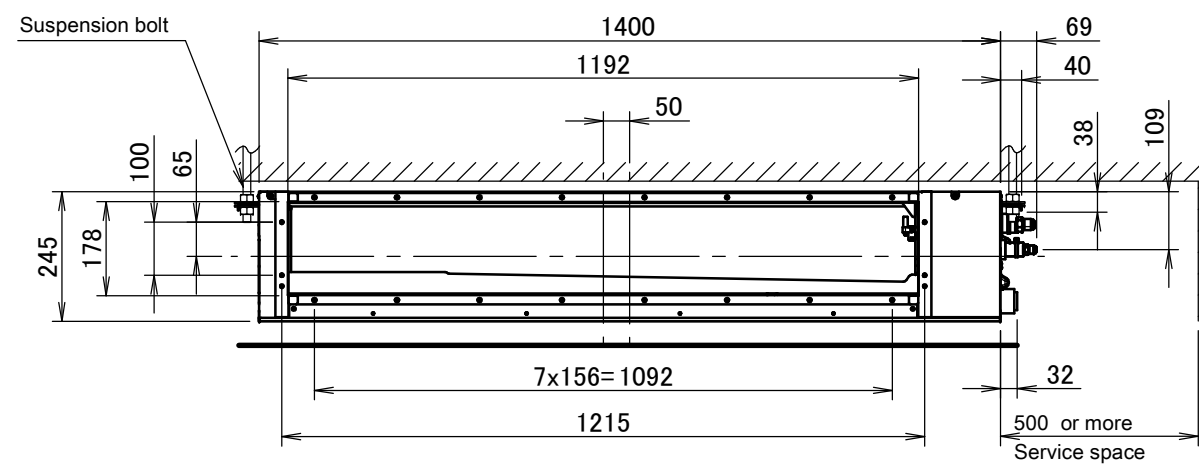

FBQ100-140A

Item	Name	Description
KA	Liquid pipe connection port	Ø9.52 flared connection
KB	Gas pipe connection port	Ø15.90 flared connection
KC	Drain pipe connection	VP20 (OD Ø26, ID Ø20)
KD	Wiring connection	/
KE	Power supply connection	/
KF	Drain outlet	VP20 (OD Ø26, ID Ø20)
KG	Air filter	/
KH	Air suction side	/
KJ	Air discharge side	/
KK	Nameplate	/

Notes

1. When installing optional accessories, refer to their respective documentation.
2. The ceiling depth varies according to the documentation of the specific system.