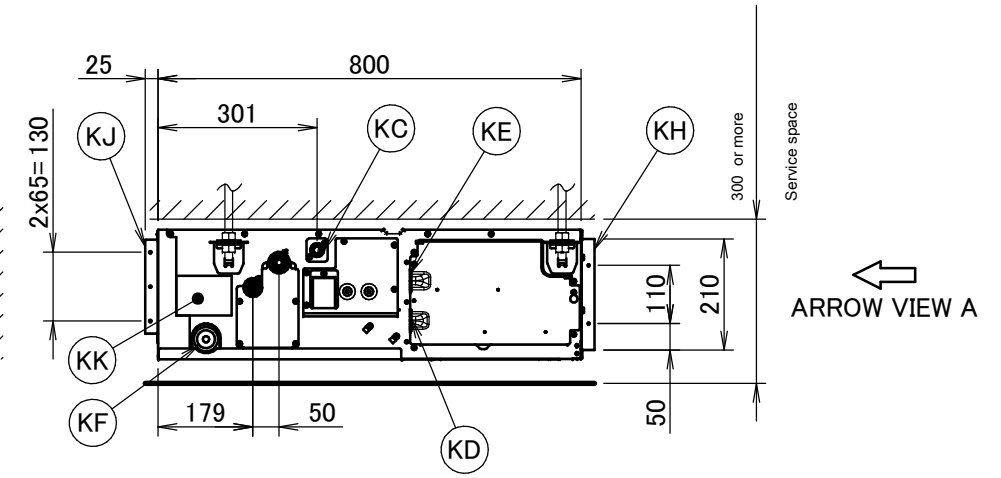

FBQ100-140D

Item	Name	Description
KA	Liquid pipe connection port	Ø9.52 flared connection
KB	Gas pipe connection port	Ø15.90 flared connection
KC	Drain pipe connection	VP20 (OD Ø26, ID Ø20)
KD	Wiring connection	/
KE	Power supply connection	/
KF	Drain outlet	VP20 (OD Ø26, ID Ø20)
KG	Air filter	/
KH	Air suction side	/
KJ	Air discharge side	/
KK	Nameplate	/

Notes

- When installing optional accessories, refer to their respective documentation.
- The ceiling depth varies according to the documentation of the specific system.

3D094914B