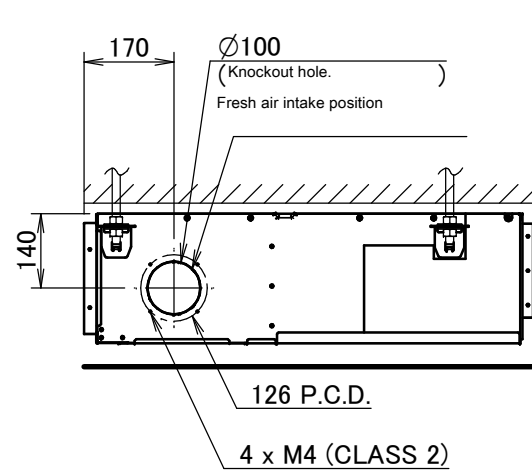

FBQ100-140D

Item	Name	Description
KA	Liquid pipe connection port	Ø9.52 flared connection
KB	Gas pipe connection port	Ø15.90 flared connection
KC	Drain pipe connection	VP20 (OD Ø26, ID Ø20)
KD	Wiring connection	/
KE	Power supply connection	/
KF	Drain outlet	VP20 (OD Ø26, ID Ø20)
KG	Air filter	/
KH	Air suction side	/
KJ	Air discharge side	/
KK	Nameplate	/

Notes

- When installing optional accessories, refer to their respective documentation.
- The ceiling depth varies according to the documentation of the specific system.

3D094914B