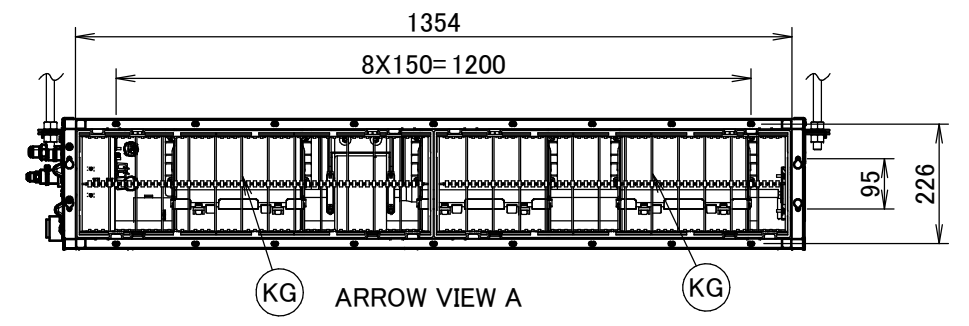

FBQ100-140D

Item	Name	Description
KA	Liquid pipe connection port	Ø9.52 flared connection
KB	Gas pipe connection port	Ø15.90 flared connection
KC	Drain pipe connection	VP20 (OD Ø26, ID Ø20)
KD	Wiring connection	/
KE	Power supply connection	/
KF	Drain outlet	VP20 (OD Ø26, ID Ø20)
KG	Air filter	/
KH	Air suction side	/
KJ	Air discharge side	/
KK	Nameplate	/

Notes

- When installing optional accessories, refer to their respective documentation.
- The ceiling depth varies according to the documentation of the specific system.

3D094914B