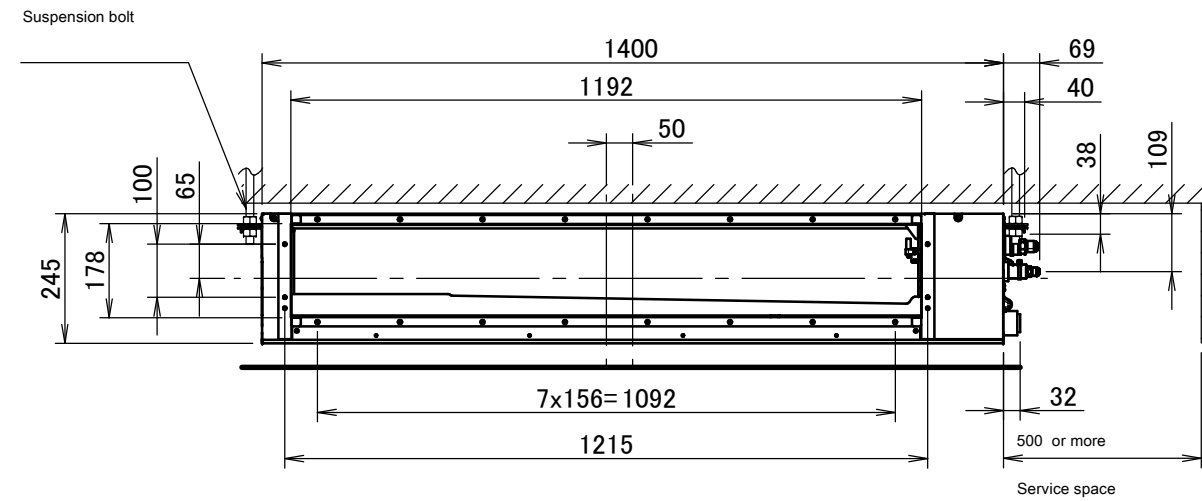

FBQ100-140D

Item	Name	Description
KA	Liquid pipe connection port	Ø9.52 flared connection
KB	Gas pipe connection port	Ø15.90 flared connection
KC	Drain pipe connection	VP20 (OD Ø26, ID Ø20)
KD	Wiring connection	/
KE	Power supply connection	/
KF	Drain outlet	VP20 (OD Ø26, ID Ø20)
KG	Air filter	/
KH	Air suction side	/
KJ	Air discharge side	/
KK	Nameplate	/

Notes

- When installing optional accessories, refer to their respective documentation.
- The ceiling depth varies according to the documentation of the specific system.

3D094914B