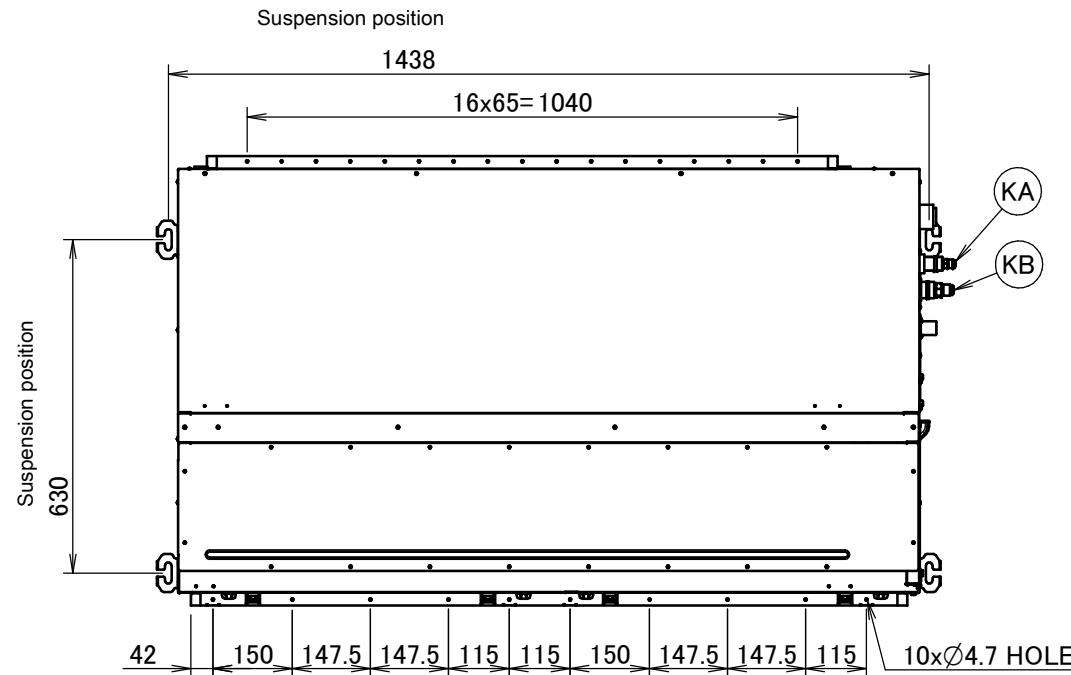

FBQ100-140D

Item	Name	Description
KA	Liquid pipe connection port	Ø9.52 flared connection
KB	Gas pipe connection port	Ø15.90 flared connection
KC	Drain pipe connection	VP20 (OD Ø26, ID Ø20)
KD	Wiring connection	/
KE	Power supply connection	/
KF	Drain outlet	VP20 (OD Ø26, ID Ø20)
KG	Air filter	/
KH	Air suction side	/
KJ	Air discharge side	/
KK	Nameplate	/

Notes

- When installing optional accessories, refer to their respective documentation.
- The ceiling depth varies according to the documentation of the specific system.

3D094914B