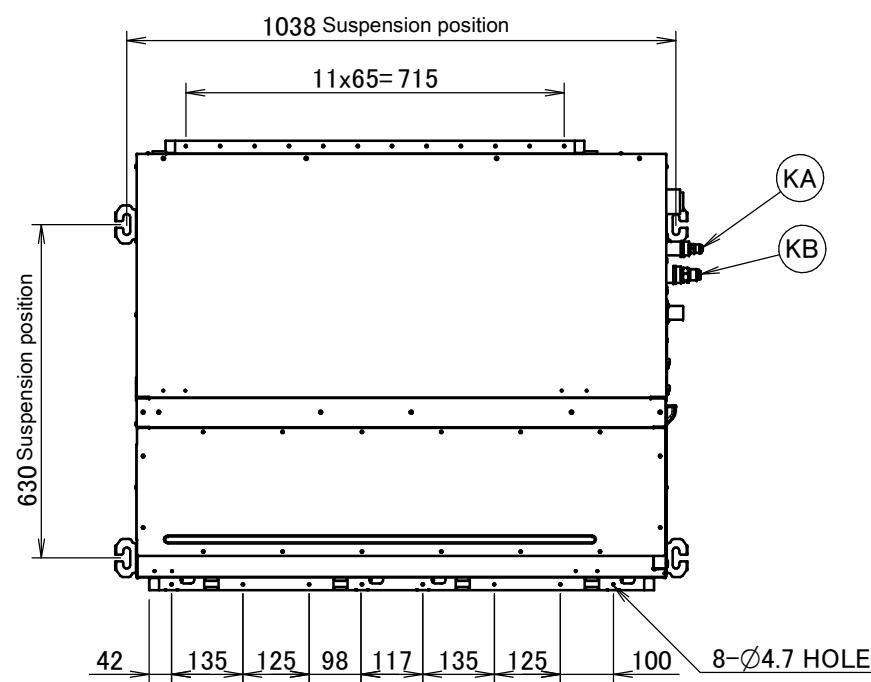

←
ARROW VIEW A

Item	Name	Description
KA	Liquid pipe connection port	Ø6.35 flared connection
KB	Gas pipe connection port	Ø12.70 flared connection
KC	Drain pipe connection	VP20 (OD Ø26, ID Ø20)
KD	Wiring connection	/
KE	Power supply connection	/
KF	Drain outlet	VP20 (OD Ø26, ID Ø20)
KG	Air filter	/
KH	Air suction side	/
KJ	Air discharge side	/
KK	Nameplate	/

Notes

1. When installing optional accessories, refer to their respective documentation.
2. The ceiling depth varies according to the documentation of the specific system.