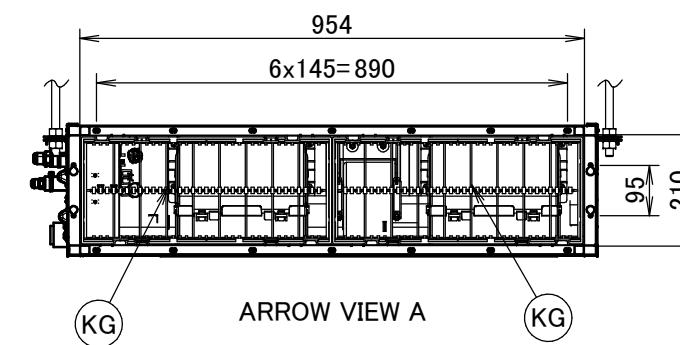

←
ARROW VIEW A

Item	Name	Description
KA	Liquid pipe connection port	Ø6.35 flared connection
KB	Gas pipe connection port	Ø12.70 flared connection
KC	Drain pipe connection	VP20 (OD Ø26, ID Ø20)
KD	Wiring connection	/
KE	Power supply connection	/
KF	Drain outlet	VP20 (OD Ø26, ID Ø20)
KG	Air filter	/
KH	Air suction side	/
KJ	Air discharge side	/
KK	Nameplate	/

Notes

1. When installing optional accessories, refer to their respective documentation.
2. The ceiling depth varies according to the documentation of the specific system.