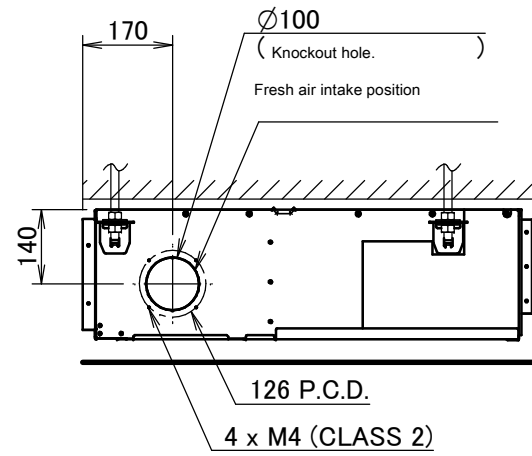

FBQ60D

Item	Name	Description
KA	Liquid pipe connection port	·Ø6.35· flared connection
KB	Gas pipe connection port	·Ø12.70· flared connection
KC	Drain pipe connection	VP20 (OD Ø26, ID Ø20)
KD	Wiring connection	/
KE	Power supply connection	/
KF	Drain outlet	VP20 (OD Ø26, ID Ø20)
KG	Air filter	/
KH	Air suction side	/
KJ	Air discharge side	/
KK	Nameplate	/

Notes

1. When installing optional accessories, refer to their respective documentation.
2. The ceiling depth varies according to the documentation of the specific system.