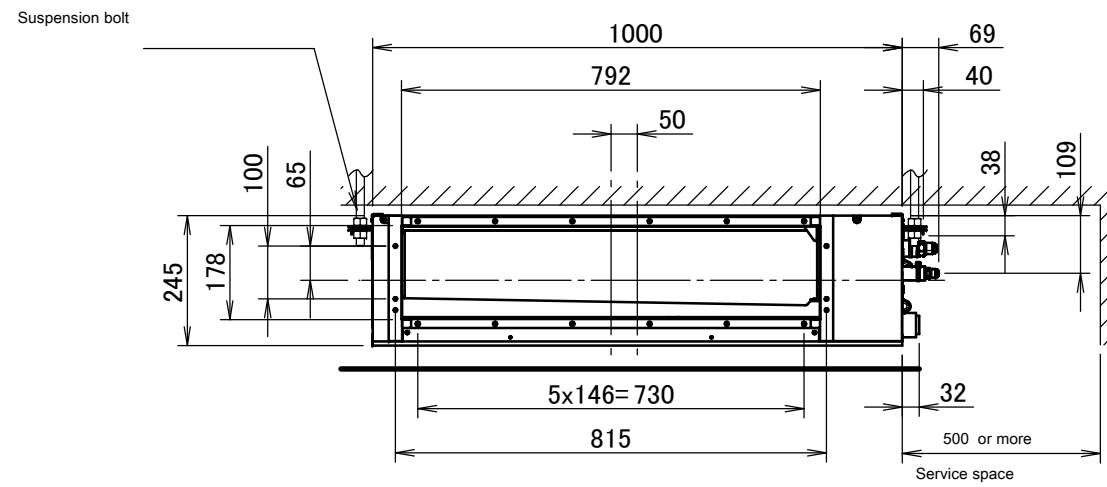

FBQ60D

Item	Name	Description
KA	Liquid pipe connection port	·Ø6.35· flared connection
KB	Gas pipe connection port	·Ø12.70· flared connection
KC	Drain pipe connection	VP20 (OD Ø26, ID Ø20)
KD	Wiring connection	/
KE	Power supply connection	/
KF	Drain outlet	VP20 (OD Ø26, ID Ø20)
KG	Air filter	/
KH	Air suction side	/
KJ	Air discharge side	/
KK	Nameplate	/

Notes

1. When installing optional accessories, refer to their respective documentation.
2. The ceiling depth varies according to the documentation of the specific system.