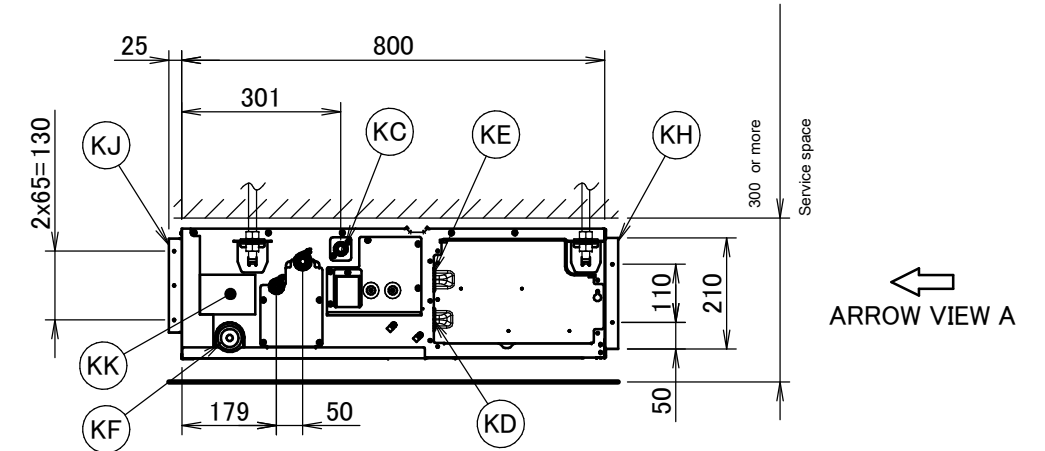

FBQ60D

Item	Name	Description
KA	Liquid pipe connection port	·Ø6.35· flared connection
KB	Gas pipe connection port	·Ø12.70· flared connection
KC	Drain pipe connection	VP20 (OD Ø26, ID Ø20)
KD	Wiring connection	/
KE	Power supply connection	/
KF	Drain outlet	VP20 (OD Ø26, ID Ø20)
KG	Air filter	/
KH	Air suction side	/
KJ	Air discharge side	/
KK	Nameplate	/

Notes

1. When installing optional accessories, refer to their respective documentation.
2. The ceiling depth varies according to the documentation of the specific system.