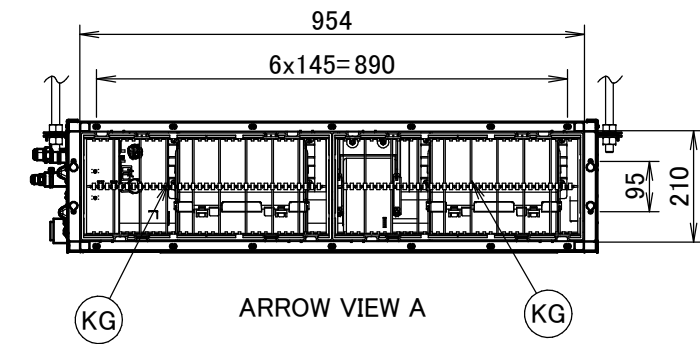

FBQ60D

Item	Name	Description
KA	Liquid pipe connection port	·Ø6.35· flared connection
KB	Gas pipe connection port	·Ø12.70· flared connection
KC	Drain pipe connection	VP20 (OD Ø26, ID Ø20)
KD	Wiring connection	/
KE	Power supply connection	/
KF	Drain outlet	VP20 (OD Ø26, ID Ø20)
KG	Air filter	/
KH	Air suction side	/
KJ	Air discharge side	/
KK	Nameplate	/

Notes

1. When installing optional accessories, refer to their respective documentation.
2. The ceiling depth varies according to the documentation of the specific system.