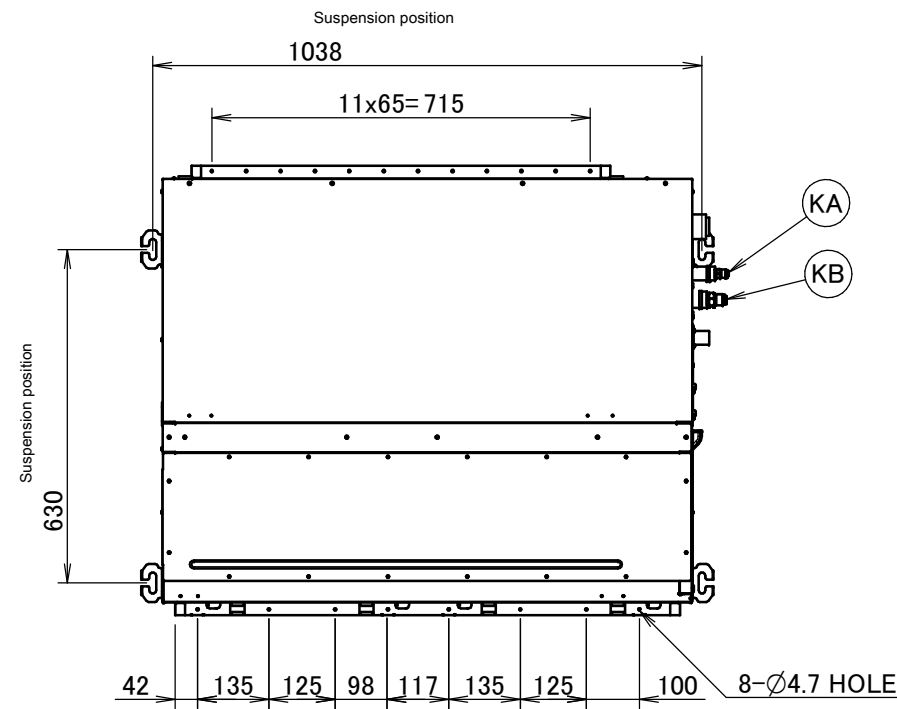

FBQ60D

Item	Name	Description
KA	Liquid pipe connection port	·Ø6.35· flared connection
KB	Gas pipe connection port	·Ø12.70· flared connection
KC	Drain pipe connection	VP20 (OD Ø26, ID Ø20)
KD	Wiring connection	/
KE	Power supply connection	/
KF	Drain outlet	VP20 (OD Ø26, ID Ø20)
KG	Air filter	/
KH	Air suction side	/
KJ	Air discharge side	/
KK	Nameplate	/

Notes

1. When installing optional accessories, refer to their respective documentation.
2. The ceiling depth varies according to the documentation of the specific system.