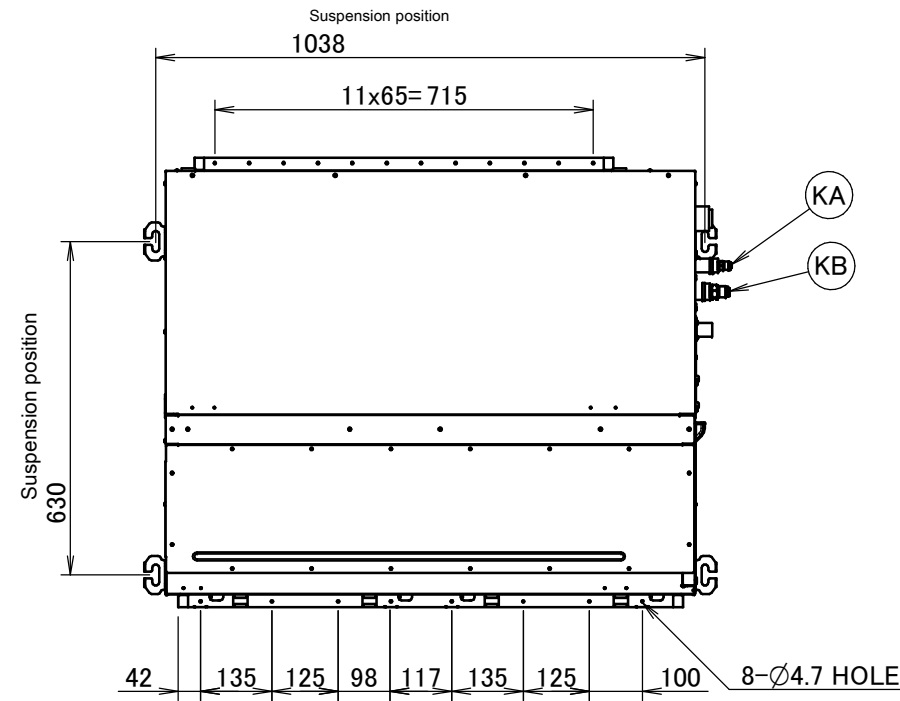

FBQ71D

Item	Name	Description
KA	Liquid pipe connection port	Ø9.52 flared connection
KB	Gas pipe connection port	Ø15.90 flared connection
KC	Drain pipe connection	VP20 (OD Ø26, ID Ø20)
KD	Wiring connection	/
KE	Power supply connection	/
KF	Drain outlet	VP20 (OD Ø26, ID Ø20)
KG	Air filter	/
KH	Air suction side	/
KJ	Air discharge side	/
KK	Nameplate	/

Notes

1. When installing optional accessories, refer to their respective documentation.
2. The ceiling depth varies according to the documentation of the specific system.

3D094915B