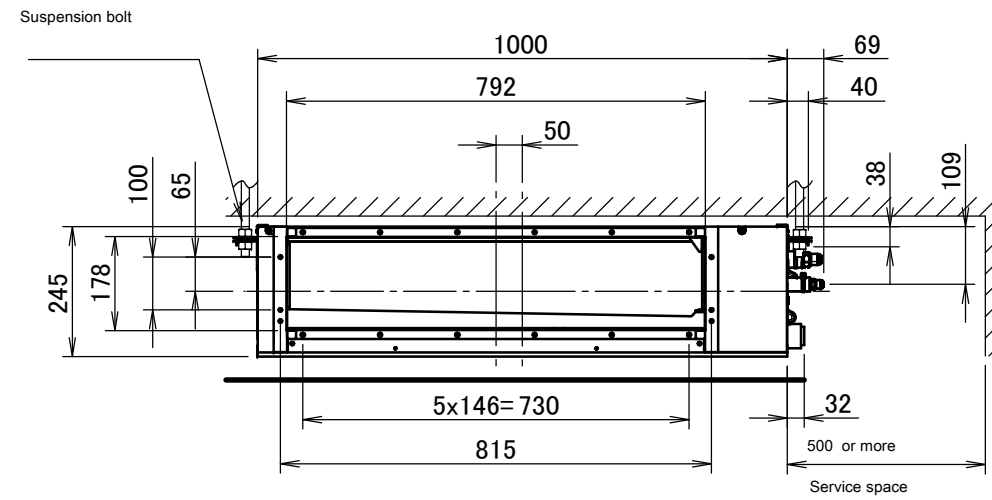

FBQ71D

Item	Name	Description
KA	Liquid pipe connection port	Ø9.52 flared connection
KB	Gas pipe connection port	Ø15.90 flared connection
KC	Drain pipe connection	VP20 (OD Ø26, ID Ø20)
KD	Wiring connection	/
KE	Power supply connection	/
KF	Drain outlet	VP20 (OD Ø26, ID Ø20)
KG	Air filter	/
KH	Air suction side	/
KJ	Air discharge side	/
KK	Nameplate	/

Notes

1. When installing optional accessories, refer to their respective documentation.
2. The ceiling depth varies according to the documentation of the specific system.

3D094915B