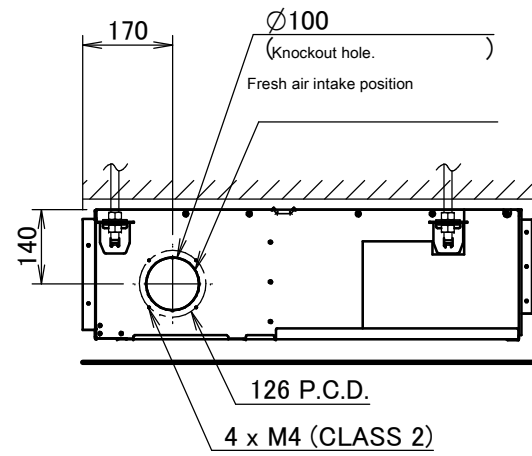

FBQ71D

Item	Name	Description
KA	Liquid pipe connection port	Ø9.52 flared connection
KB	Gas pipe connection port	Ø15.90 flared connection
KC	Drain pipe connection	VP20 (OD Ø26, ID Ø20)
KD	Wiring connection	/
KE	Power supply connection	/
KF	Drain outlet	VP20 (OD Ø26, ID Ø20)
KG	Air filter	/
KH	Air suction side	/
KJ	Air discharge side	/
KK	Nameplate	/

Notes

1. When installing optional accessories, refer to their respective documentation.
2. The ceiling depth varies according to the documentation of the specific system.

3D094915B