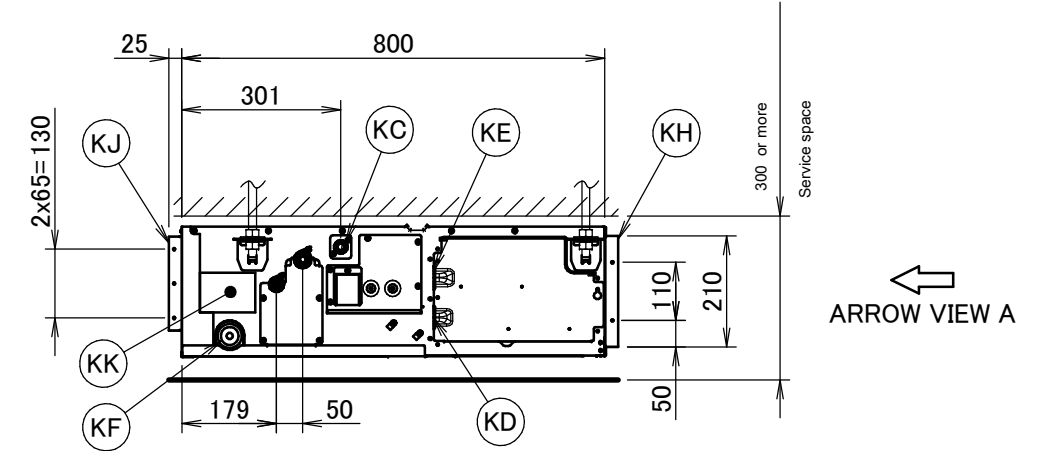

FBQ71D

Item	Name	Description
KA	Liquid pipe connection port	Ø9.52 flared connection
KB	Gas pipe connection port	Ø15.90 flared connection
KC	Drain pipe connection	VP20 (OD Ø26, ID Ø20)
KD	Wiring connection	/
KE	Power supply connection	/
KF	Drain outlet	VP20 (OD Ø26, ID Ø20)
KG	Air filter	/
KH	Air suction side	/
KJ	Air discharge side	/
KK	Nameplate	/

Notes

1. When installing optional accessories, refer to their respective documentation.
2. The ceiling depth varies according to the documentation of the specific system.

3D094915B