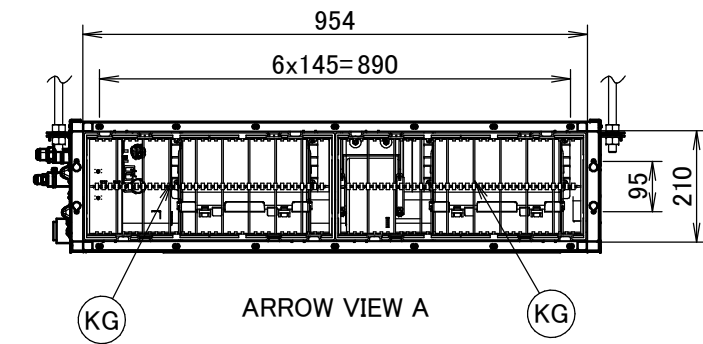

FBQ71D

Item	Name	Description
KA	Liquid pipe connection port	Ø9.52 flared connection
KB	Gas pipe connection port	Ø15.90 flared connection
KC	Drain pipe connection	VP20 (OD Ø26, ID Ø20)
KD	Wiring connection	/
KE	Power supply connection	/
KF	Drain outlet	VP20 (OD Ø26, ID Ø20)
KG	Air filter	/
KH	Air suction side	/
KJ	Air discharge side	/
KK	Nameplate	/

Notes

1. When installing optional accessories, refer to their respective documentation.
2. The ceiling depth varies according to the documentation of the specific system.

3D094915B