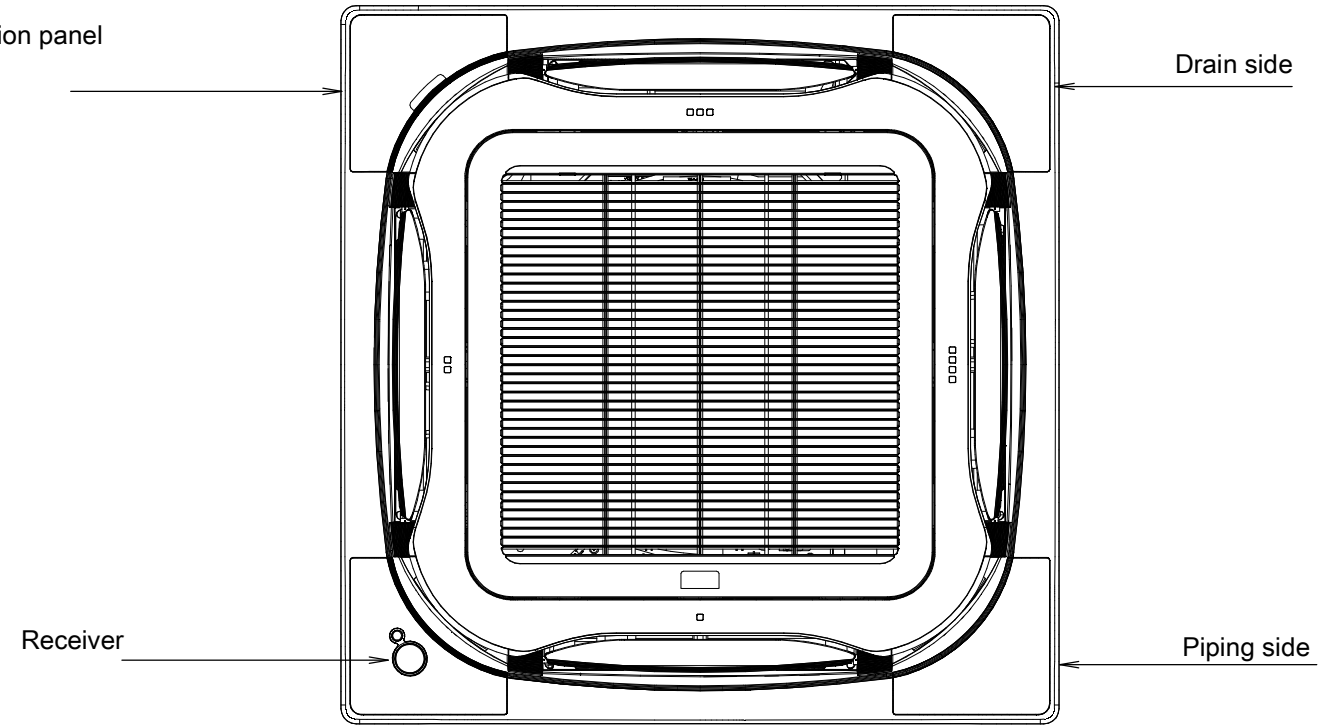

FCAG-A

Remote control dimensions

Decoration panel

Remote control holder

Installation methods
Installation to wall surface

Receiver detail

Sensor kit

BRC7FA532F

Decoration panel

BYCQ140D7W1(W)

3D106316