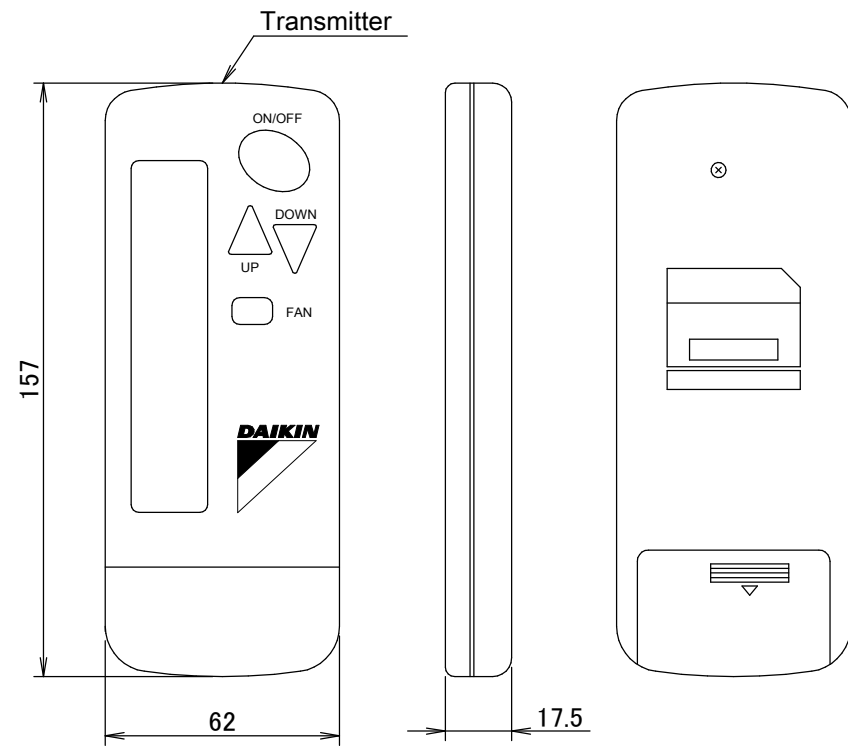

FCAG-A

Remote control dimensions

Decoration panel

Remote control holder

Installation methods
Installation to wall surface

Receiver detail

Sensor kit

BRC7FA532F

Decoration panel

BYCQ140D7W1(W)

3D106316