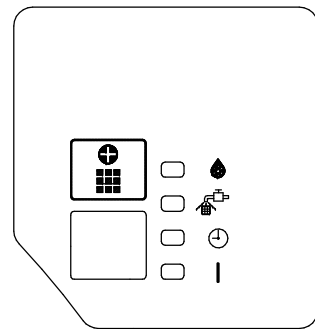

FCAG-A

Remote control dimensions

Decoration panel

Remote control holder

Installation methods
Installation to wall surface

Receiver detail

Sensor kit

BRC7FA532F

Decoration panel

BYCQ140D7W1(W)

3D106316