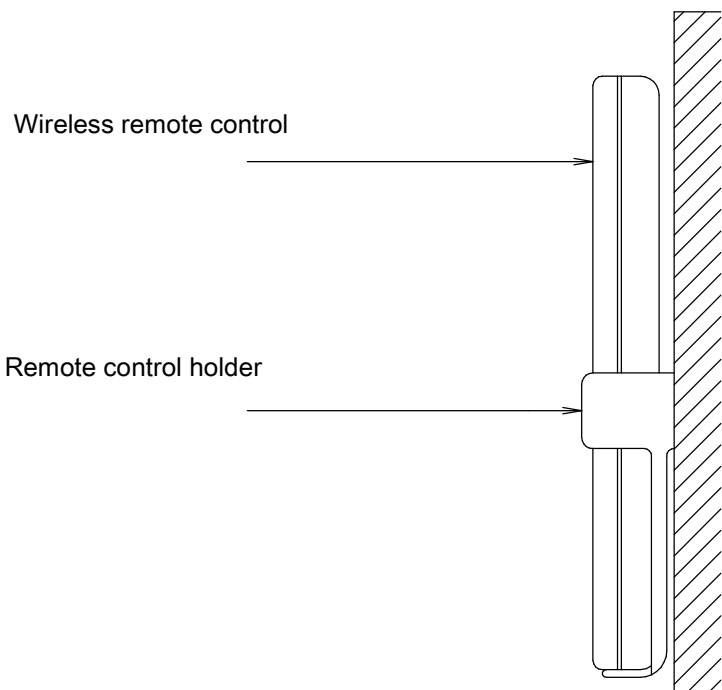

FCAG-A

Remote control dimensions

Decoration panel

Remote control holder

Installation methods
Installation to wall surface

Receiver detail

Sensor kit

BRC7FA532F

Decoration panel

BYCQ140D7W1(W)

3D106316