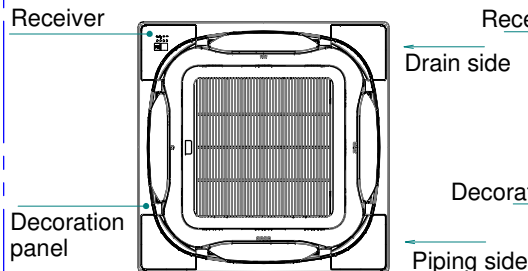

Remote control dimensions

Remote control holder

Installation methods

Installation to wall surface

Installation methods

Decoration panel

Designer decoration panel

Self-cleaning decoration panel

Front panel	Model name	Option
Decoration panel	BYCQ140E2W1(W)	BRC7FA532F
	BYCQ140E2W1B	BRC7FA532FB
Self-cleaning decoration panel	BYCQ140E2GFW1	BRC7FA532F
	BYCQ140E2GFW1B	BRC7FA532FB
Designer decoration panel	BYCQ140E2P	BRC7FB532F
	BYCQ140E2PB	BRC7FB532FB