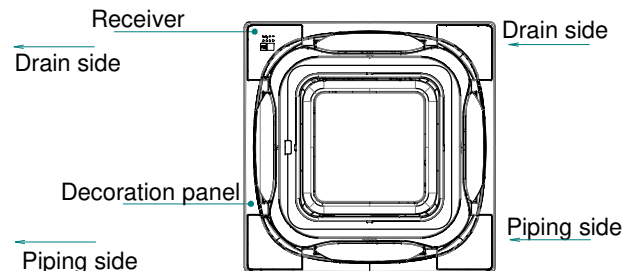

Remote control dimensions

Remote control holder

Installation methods

Installation to wall surface

Installation methods

Decoration panel

Designer decoration panel

Self-cleaning decoration panel

Front panel	Model name	Option
Decoration panel	BYCQ140E2W1(W)	BRC7FA532F
	BYCQ140E2W1B	BRC7FA532FB
Self-cleaning decoration panel	BYCQ140E2GFW1	BRC7FA532F
	BYCQ140E2GFW1B	BRC7FA532FB
Designer decoration panel	BYCQ140E2P	BRC7FB532F
	BYCQ140E2PB	BRC7FB532FB