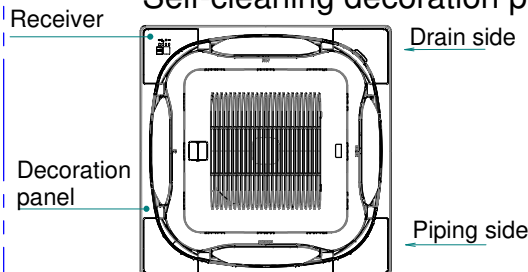

Remote control dimensions

Remote control holder

Installation methods

Installation to wall surface

Installation methods

Decoration panel

Designer decoration panel

Self-cleaning decoration panel

Front panel	Model name	Option
Decoration panel	BYCQ140E2W1(W)	BRC7FA532F
	BYCQ140E2W1B	BRC7FA532FB
Self-cleaning decoration panel	BYCQ140E2GFW1	BRC7FA532F
	BYCQ140E2GFW1B	BRC7FA532FB
Designer decoration panel	BYCQ140E2P	BRC7FB532F
	BYCQ140E2PB	BRC7FB532FB