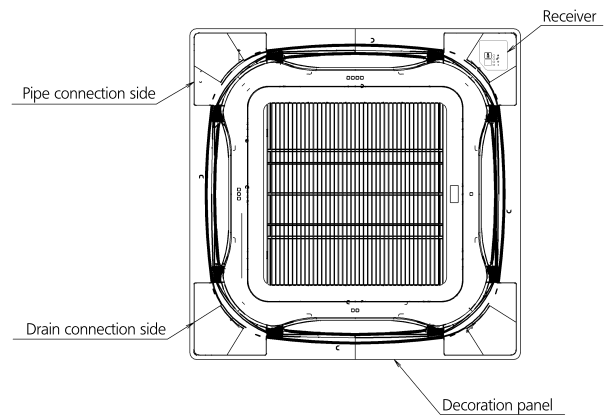

Remote controller dimensions

Remote controller holder Installation procedure

(Installation to wall surface)

Receiver detail

Sensor kit	Decoration panel
BRC7FA532F	BYCQ140D7W1(W)