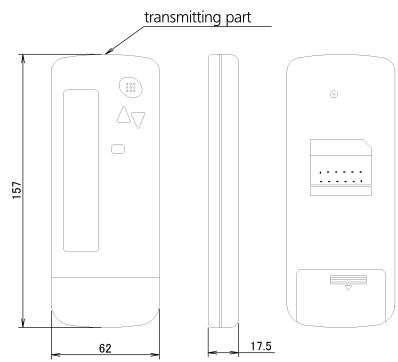

Remote controller dimensions

Remote controller holder Installation procedure

(Installation to wall surface)

Receiver detail

Sensor kit	Decoration panel
BRC7FA532F	BYCQ140D7W1(W)