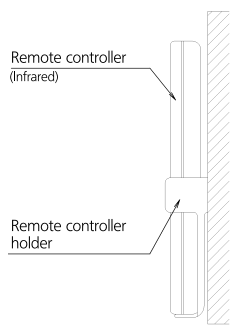

Remote controller dimensions

Remote controller holder Installation procedure

(Installation to wall surface)

Receiver detail

Sensor kit	Decoration panel
BRC7FA532F	BYCQ140D7W1(W)