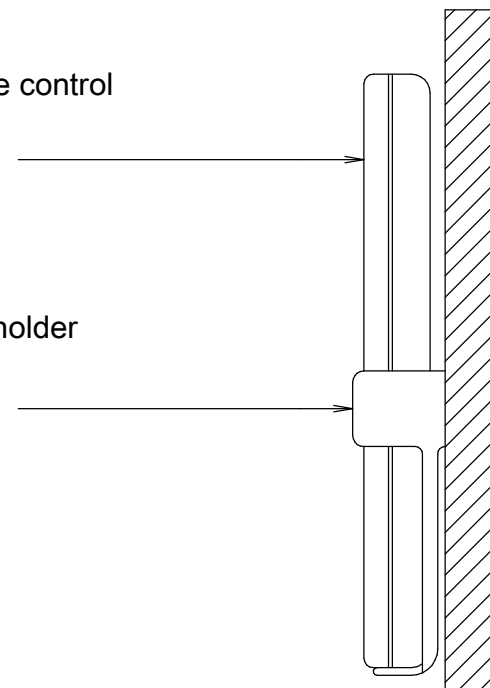

FCAHG-G

Remote control dimensions

Decoration panel

Drain side

Receiver

Piping side

Remote control holder

Installation methods

Installation to wall surface

Receiver detail

Wireless remote control

Remote control holder

Sensor kit

BRC7FA532F

Decoration panel

BYCQ140D7W1(W)