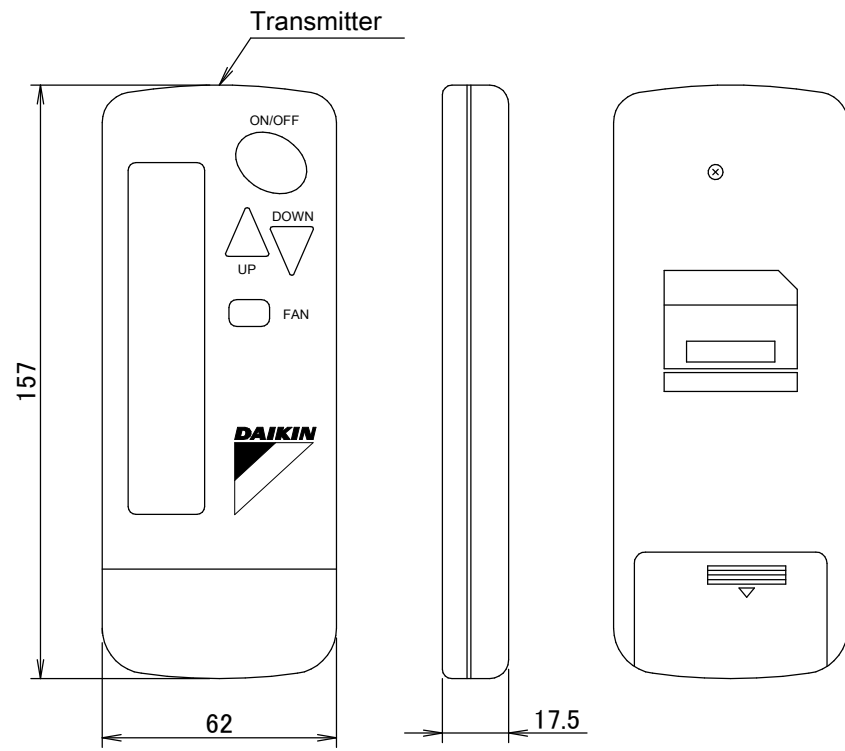

FCAHG-G

Remote control dimensions

Decoration panel

Drain side

Receiver

Piping side

Remote control holder

Installation methods

Installation to wall surface

Receiver detail

Wireless remote control

Remote control holder

Sensor kit

BRC7FA532F

Decoration panel

BYCQ140D7W1(W)