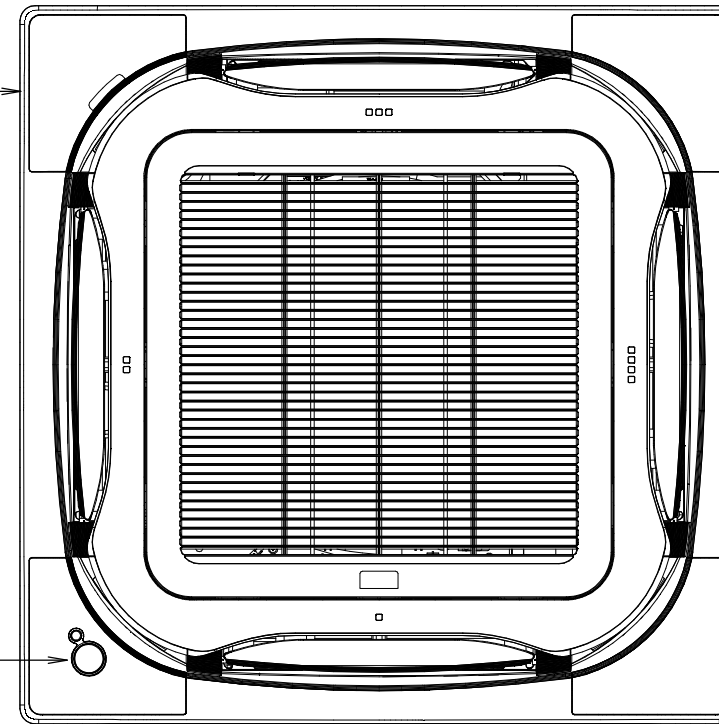

FCAHG-G

Remote control dimensions

Decoration panel

Drain side

Receiver

Piping side

Remote control holder

Installation methods

Installation to wall surface

Receiver detail

Wireless remote control

Remote control holder

Sensor kit

BRC7FA532F

Decoration panel

BYCQ140D7W1(W)