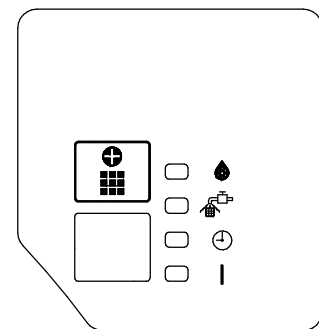

FCAHG-G

Remote control dimensions

Decoration panel

Drain side

Receiver

Piping side

Remote control holder

Installation methods

Installation to wall surface

Receiver detail

Wireless remote control

Remote control holder

Sensor kit

BRC7FA532F

Decoration panel

BYCQ140D7W1(W)