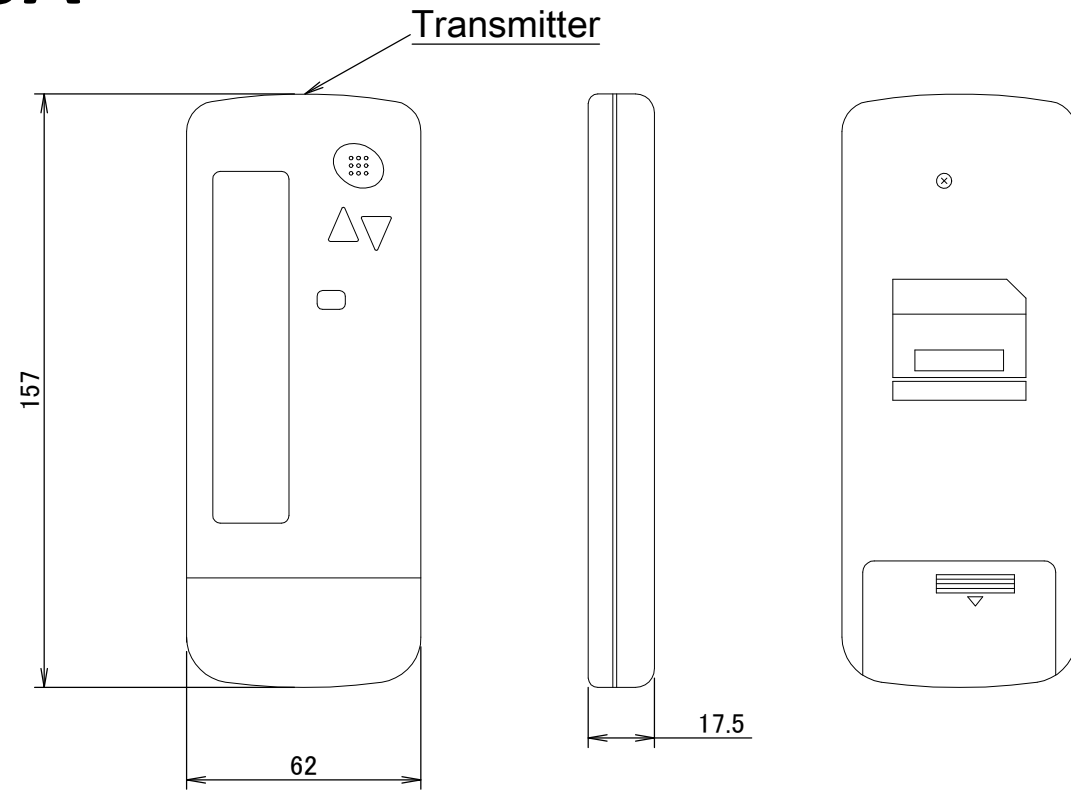

FHA35-71A9 FHA100-140A

Remote control dimensions

Receiver installation procedure

Installation to wall surface

Receiver detail