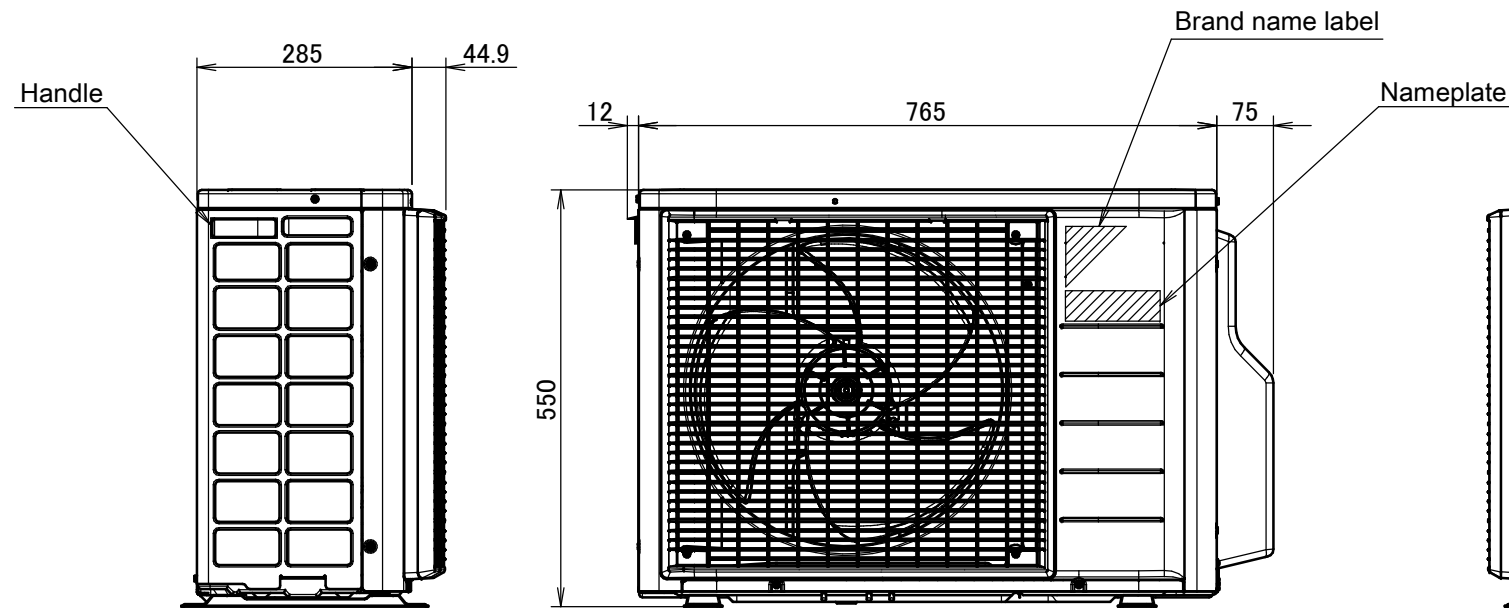

2AMXM40M

Drain outlet
Connection hose (inside diameter: 15.9mm)

Minimum space for air passage

Wall height on air outlet side < 1200 mm

Terminal strip with earth terminal