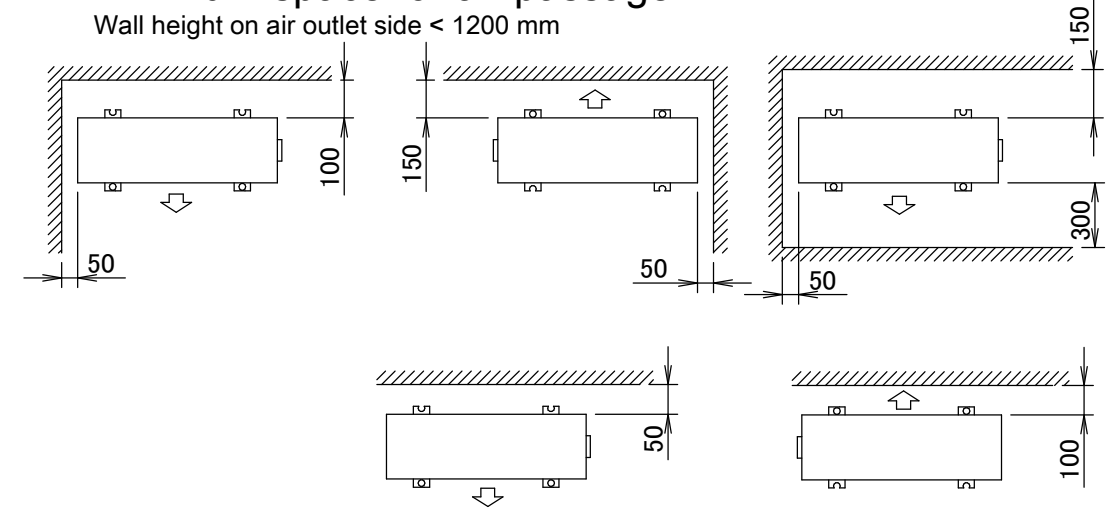

2AMXM40M

Drain outlet
Connection hose (inside diameter: 15.9mm)

Minimum space for air passage

Wall height on air outlet side < 1200 mm

Terminal strip with earth terminal