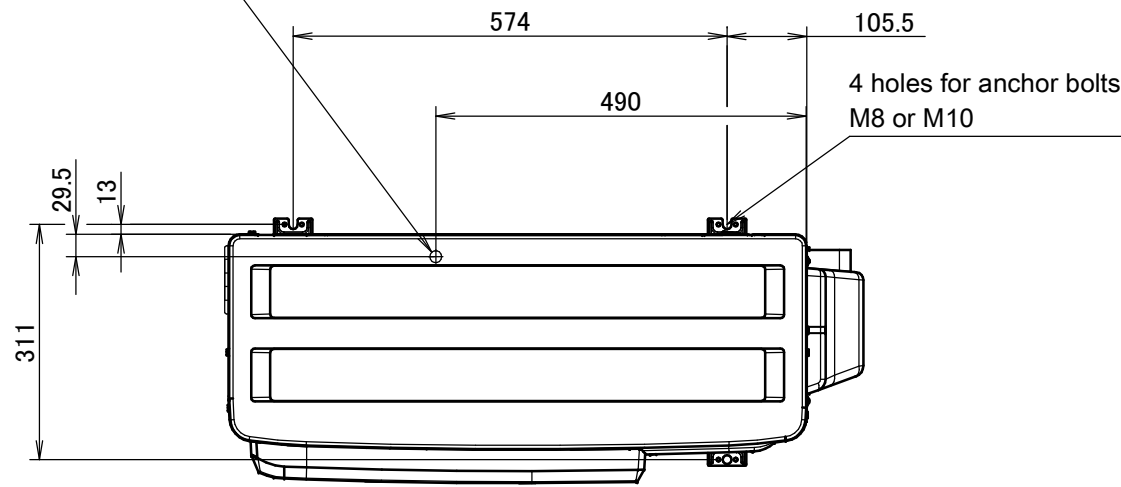

2AMXM40M

Drain outlet
Connection hose (inside diameter: 15.9mm)

Minimum space for air passage

Wall height on air outlet side < 1200 mm

Terminal strip with earth terminal