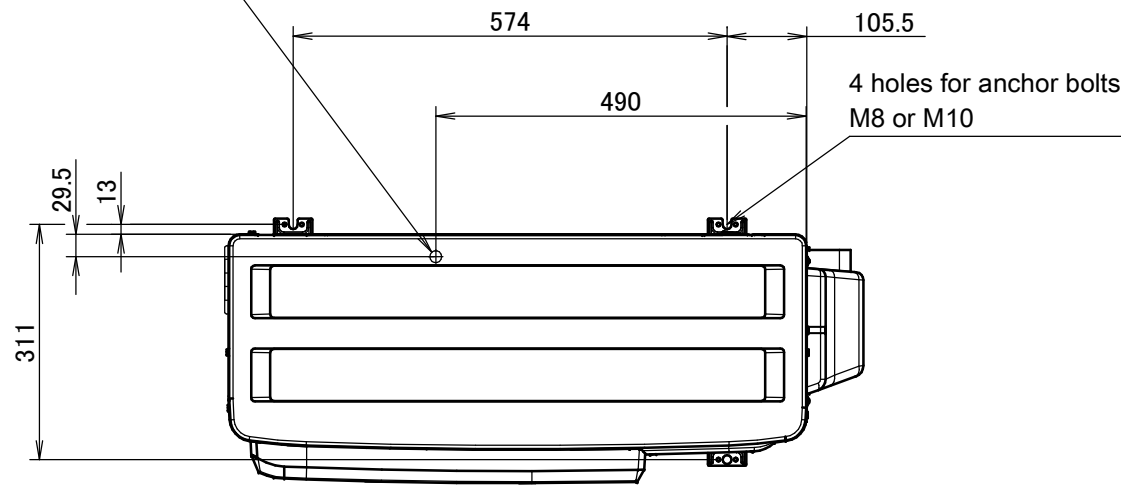

2MXM40M

Drain outlet
Connection hose (inside diameter: 15.9mm)

Minimum space for air passage

Wall height on air outlet side < 1200 mm

Terminal strip with earth terminal