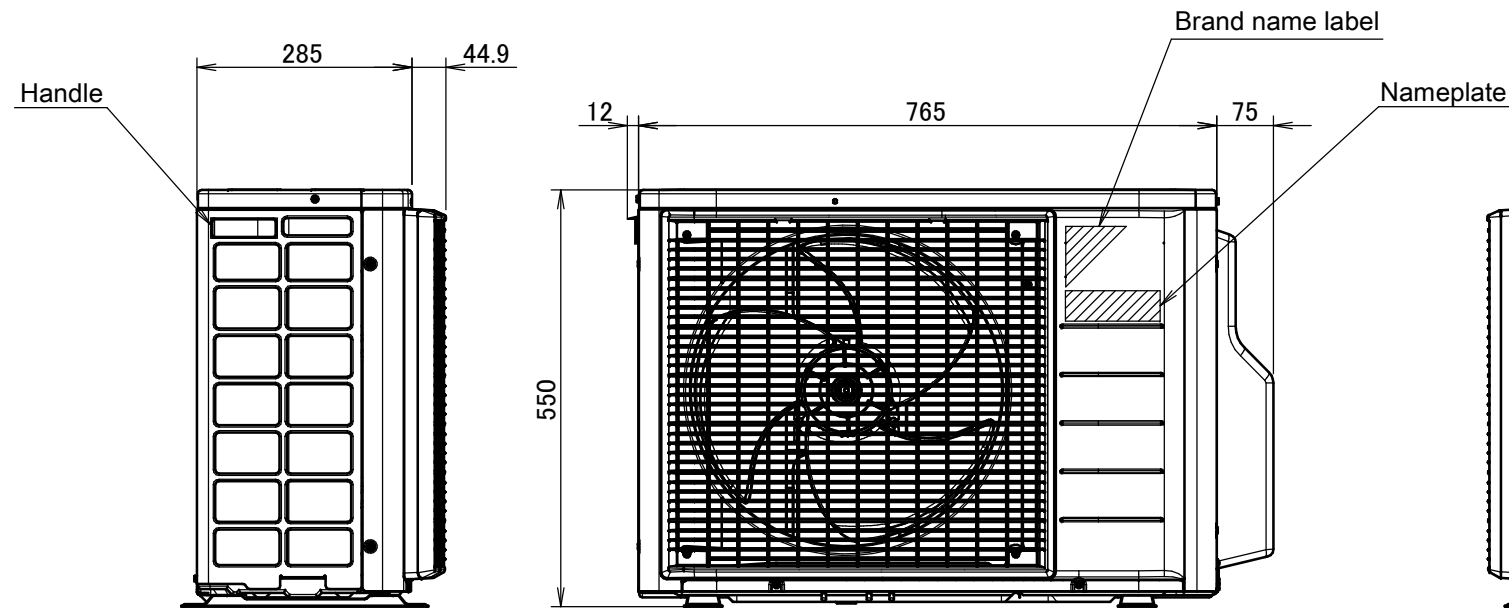

2MXM40M

Drain outlet
Connection hose (inside diameter: 15.9mm)

Minimum space for air passage

Wall height on air outlet side < 1200 mm

Terminal strip with earth terminal