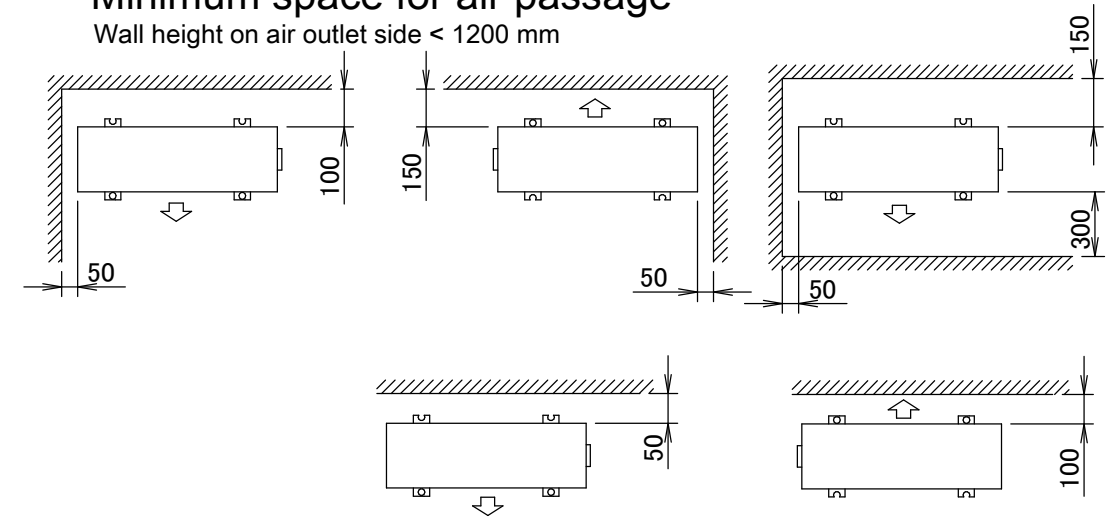

2MXM40M

Drain outlet
Connection hose (inside diameter: 15.9mm)

Minimum space for air passage

Wall height on air outlet side < 1200 mm

Terminal strip with earth terminal