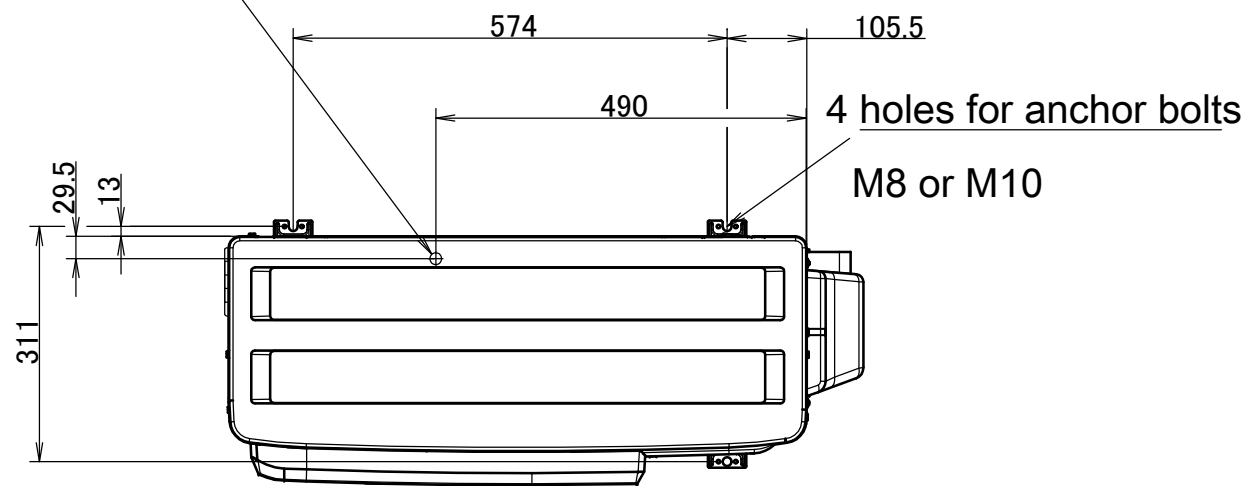

2MXM50N

Drain outlet

Connection hose (inside diameter: 15.9mm)

Minimum space for air passage

Wall height on air outlet side < 1200 mm

Outdoor air temperature thermistor

In case of removing the stop valve cover.