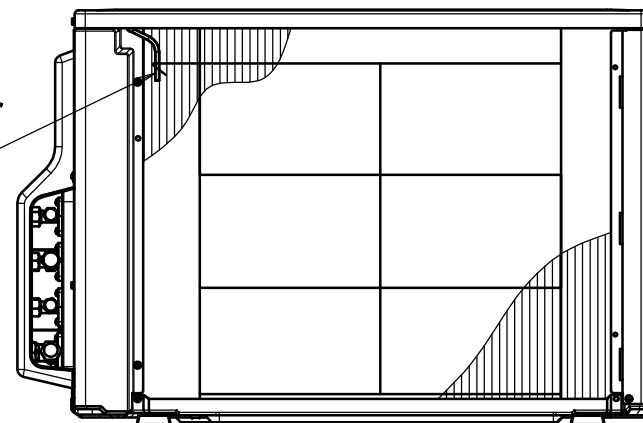

2MXM50N

Drain outlet

Connection hose (inside diameter: 15.9mm)

Minimum space for air passage

Wall height on air outlet side < 1200 mm

Outdoor air temperature thermistor

In case of removing the stop valve cover.