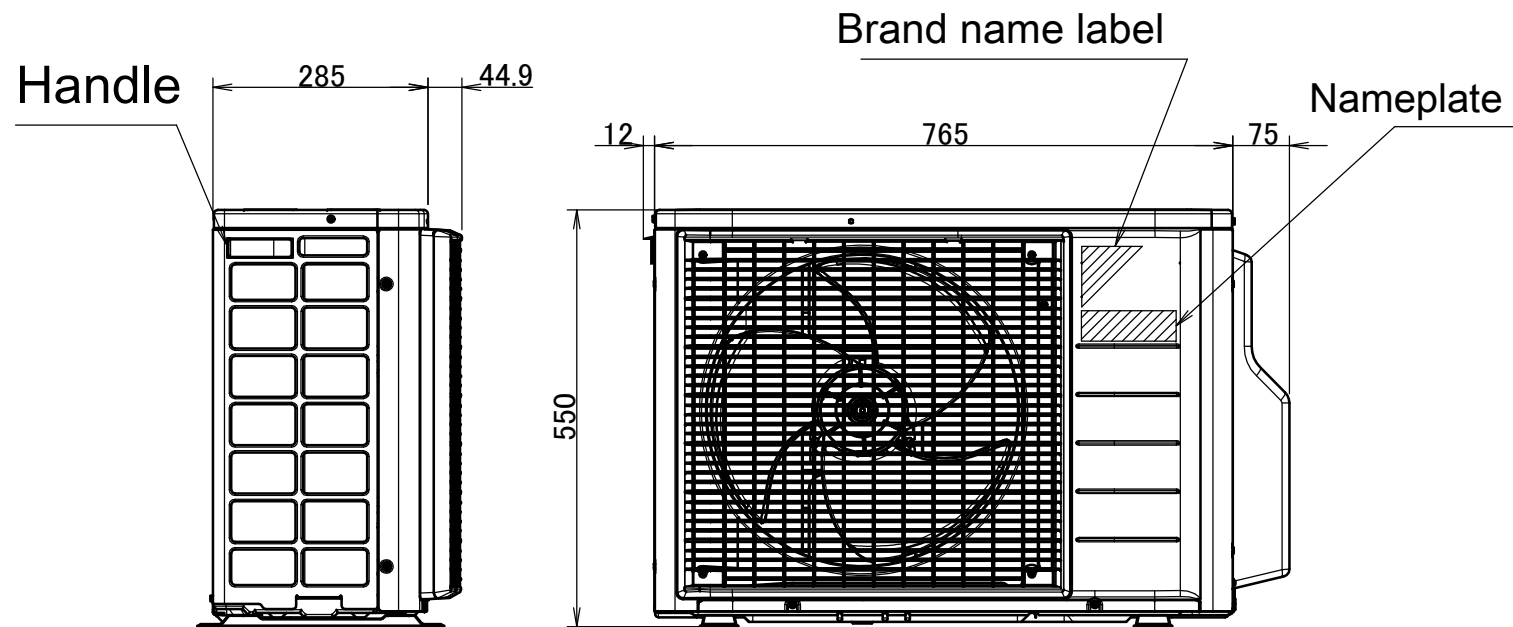

2MXM50N

Drain outlet

Connection hose (inside diameter: 15.9mm)

Minimum space for air passage

Wall height on air outlet side < 1200 mm

Outdoor air temperature thermistor

In case of removing the stop valve cover.