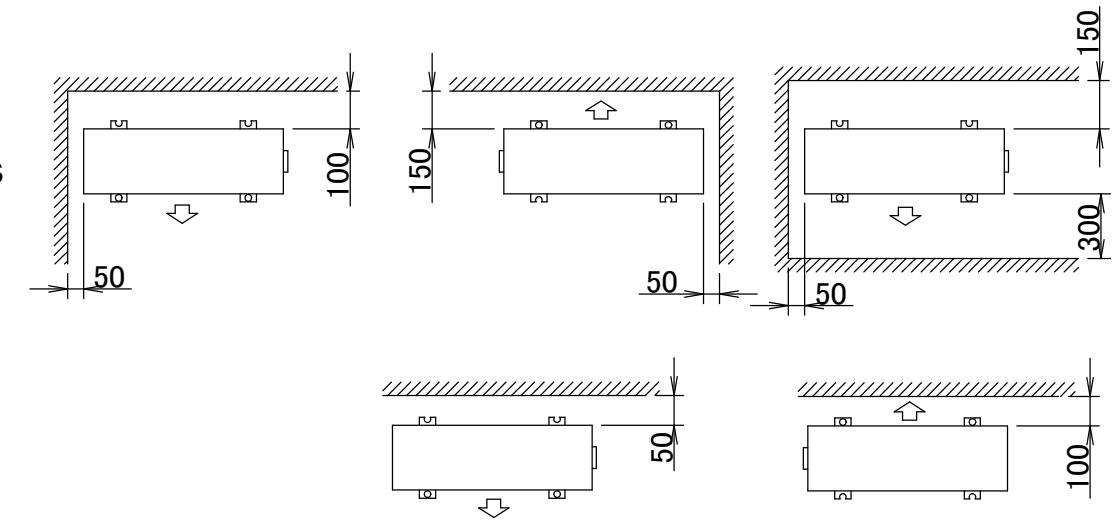

2MXM50N

Drain outlet

Connection hose (inside diameter: 15.9mm)

Minimum space for air passage

Wall height on air outlet side < 1200 mm

Outdoor air temperature thermistor

In case of removing the stop valve cover.