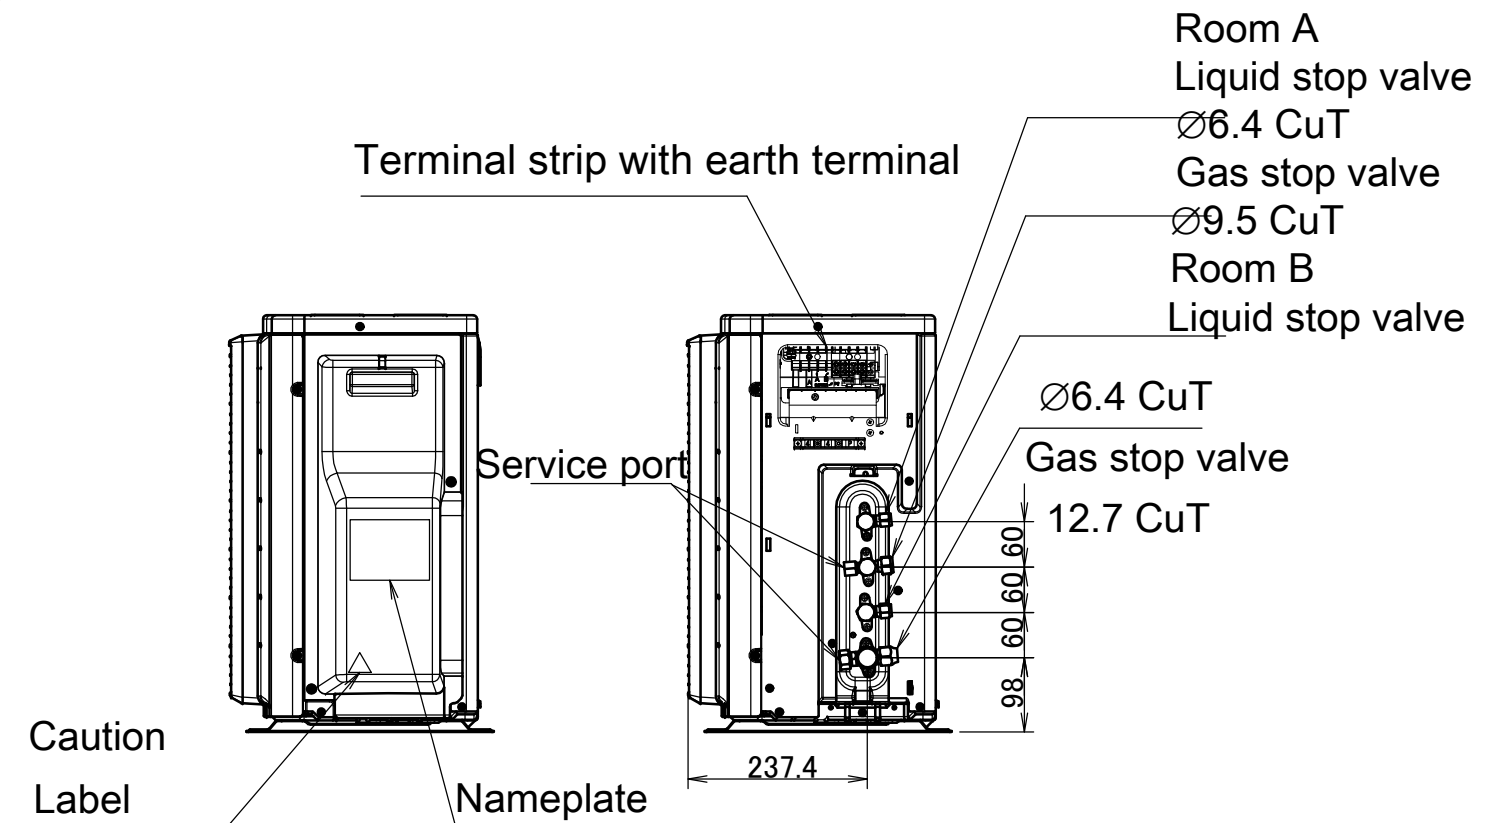

2MXM50N

Drain outlet

Connection hose (inside diameter: 15.9mm)

Minimum space for air passage

Wall height on air outlet side < 1200 mm

Outdoor air temperature thermistor

In case of removing the stop valve cover.