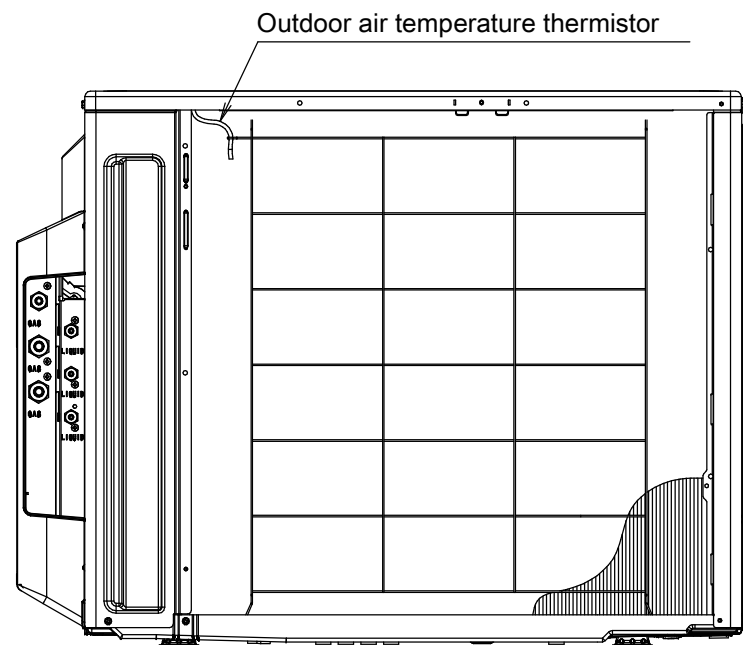

In case of removing the stop valve cover.

Rear view

4 holes for anchor bolts
M8 or M10

Drain outlet
Connection hose (inside diameter: 15.9mm)

Bottom view

Minimum space for air passage