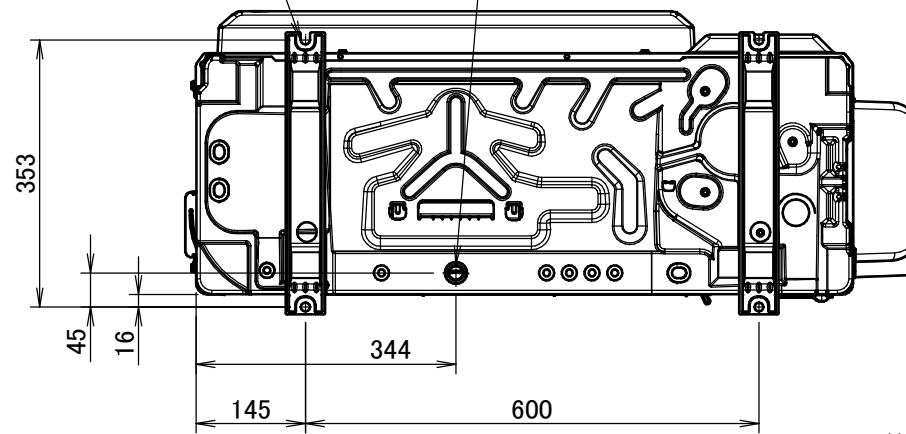

In case of removing the stop valve cover.

Rear view

4 holes for anchor bolts
M8 or M10

Drain outlet
Connection hose (inside diameter: 15.9mm)

Bottom view

Minimum space for air passage