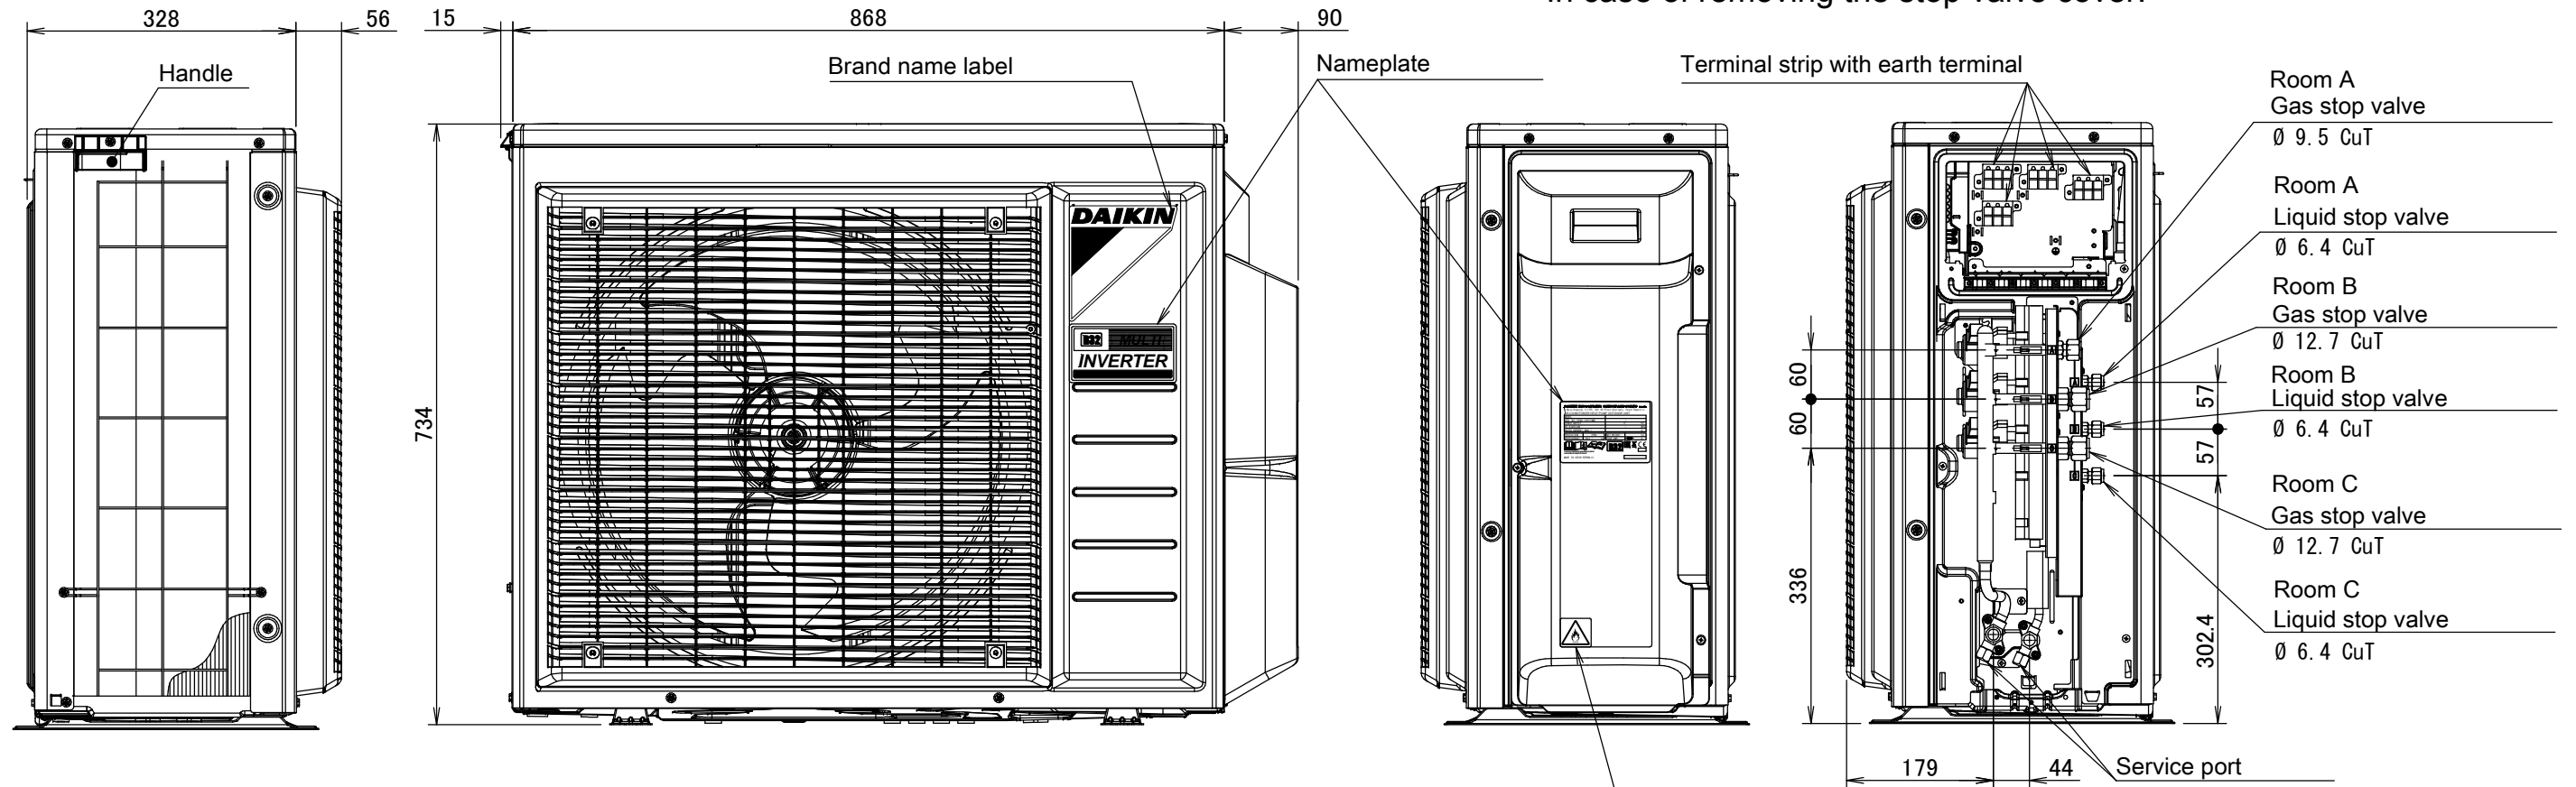

In case of removing the stop valve cover.

Rear view

4 holes for anchor bolts
M8 or M10

Drain outlet
Connection hose (inside diameter: 15.9mm)

Bottom view

Minimum space for air passage