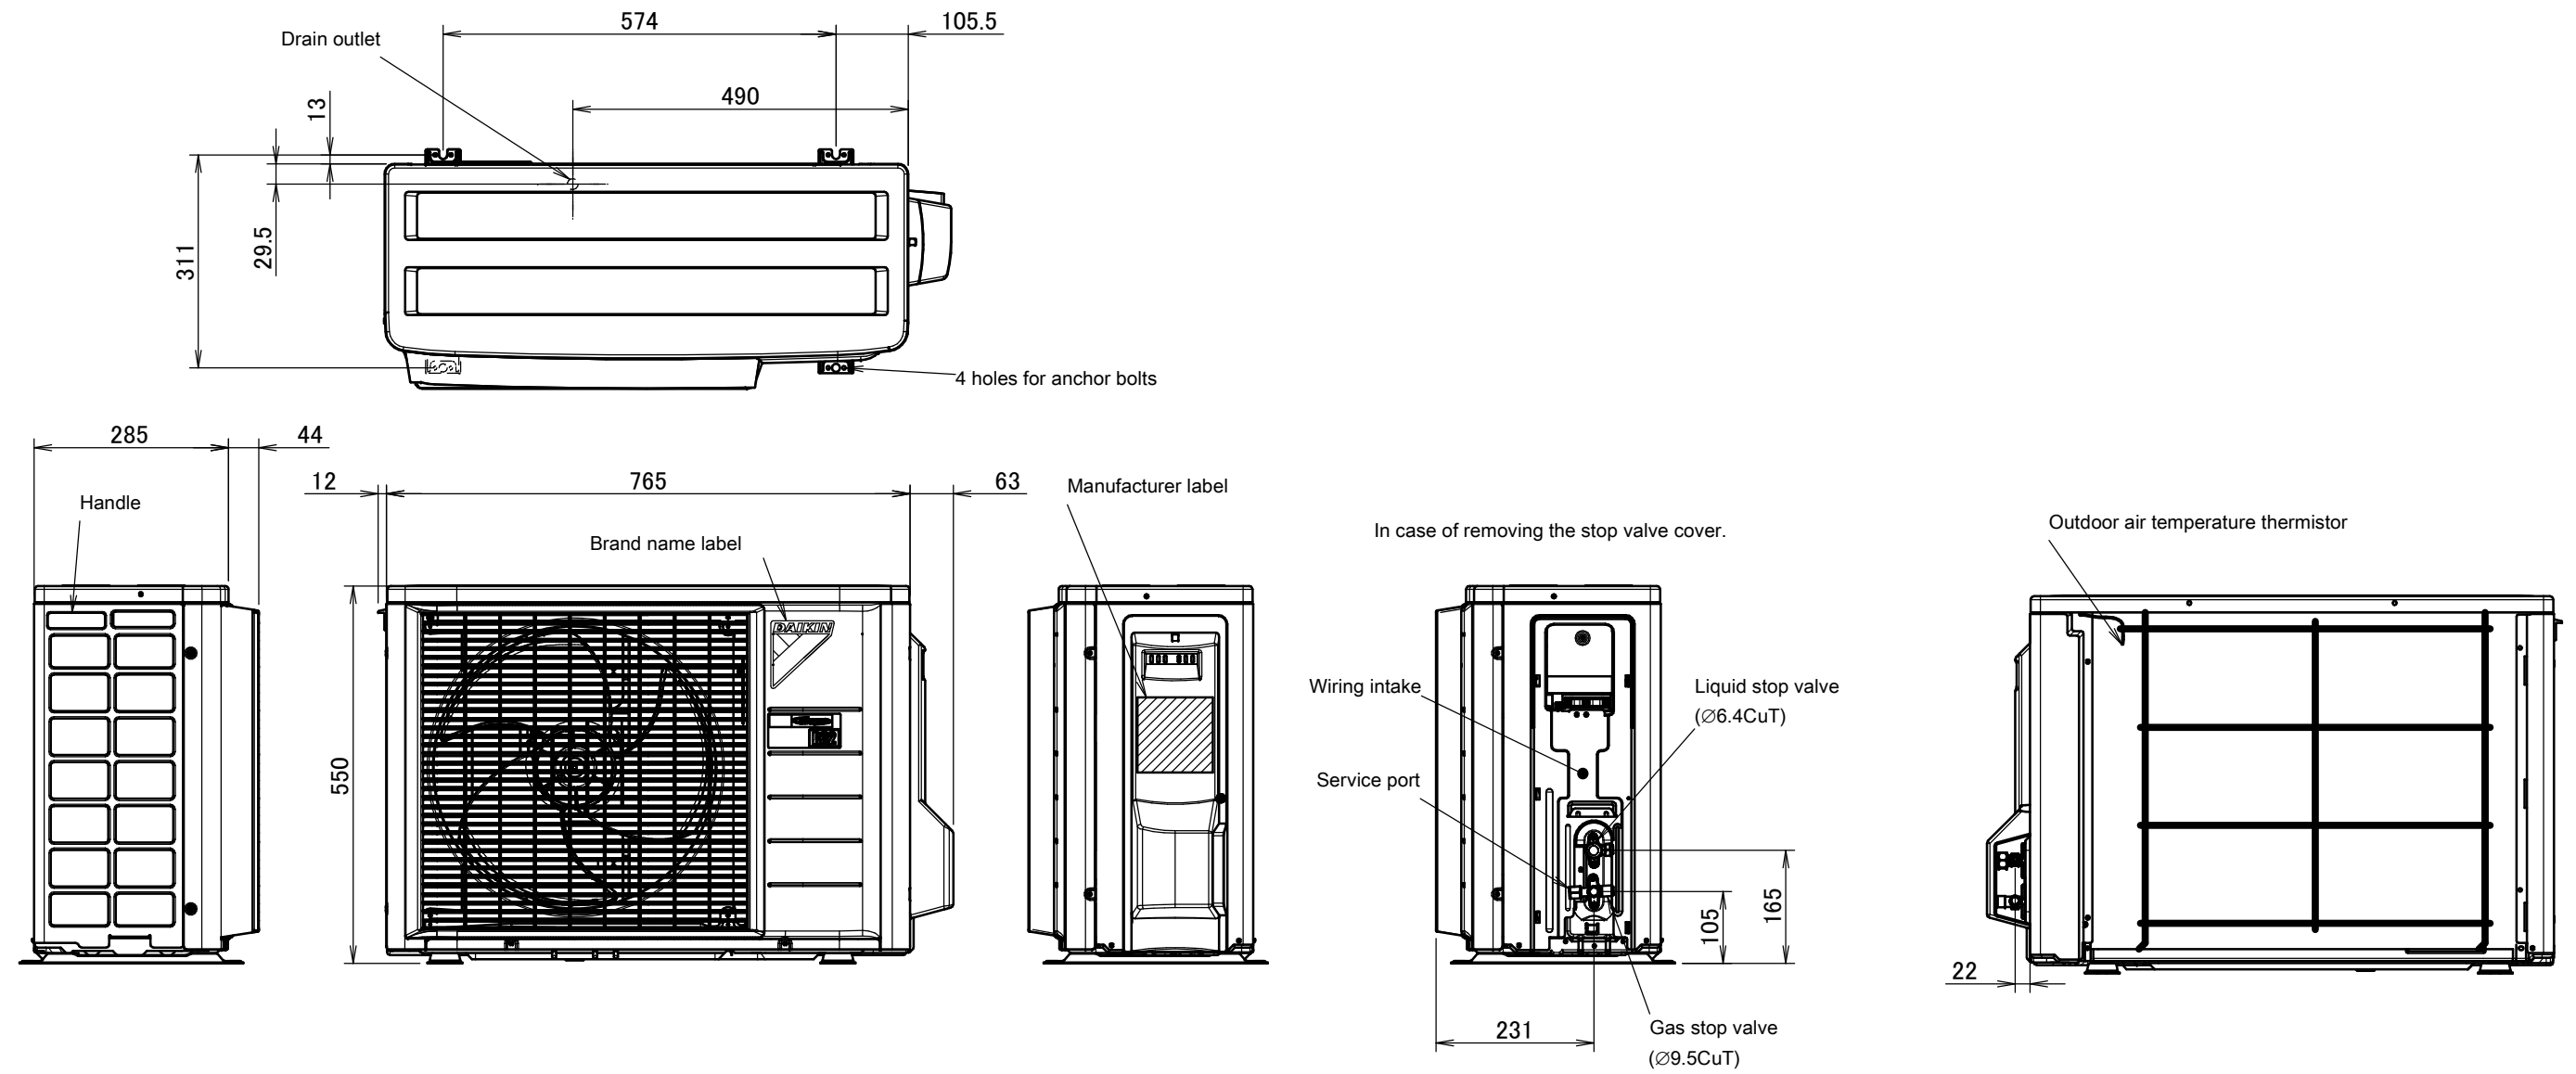

## Minimum space for air passage

Wall height on air outlet side < 1200 mm