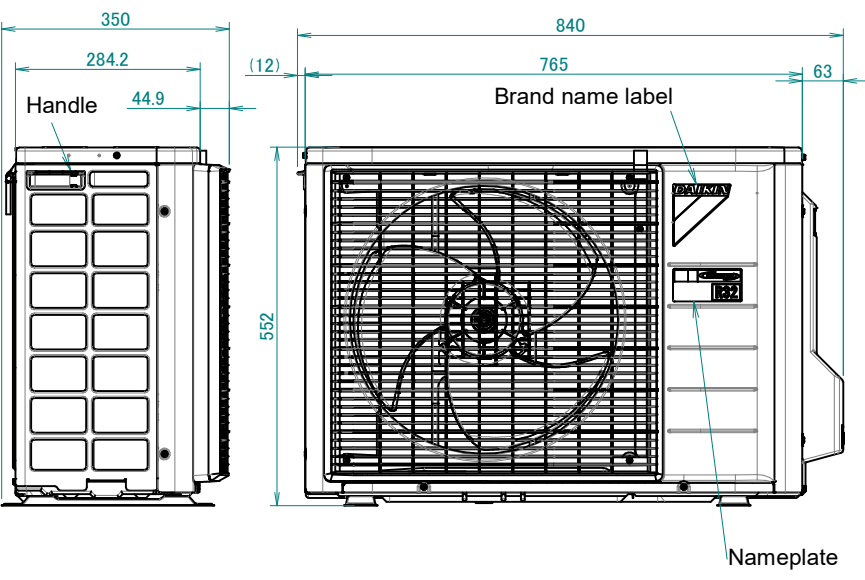

ARXM25-35R9

Minimum space for air passage

Wall height on air outlet side < 1200 mm