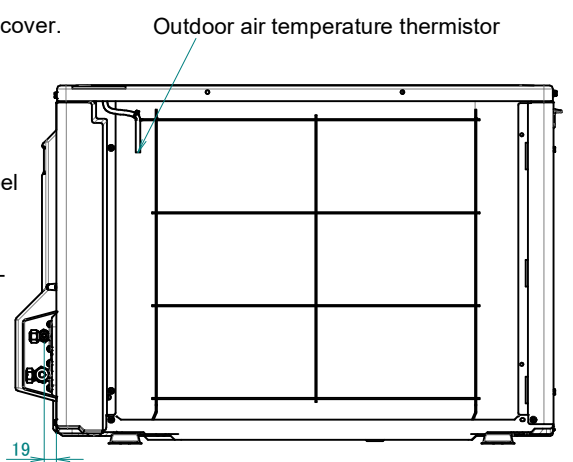

ARXM25-35R9

Minimum space for air passage

Wall height on air outlet side < 1200 mm