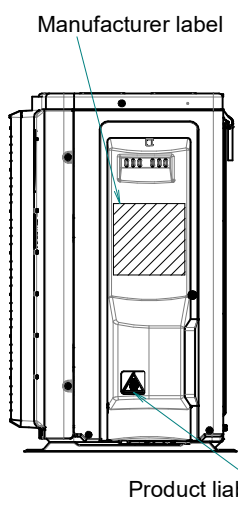

ARXM25-35R9

Minimum space for air passage

Wall height on air outlet side < 1200 mm