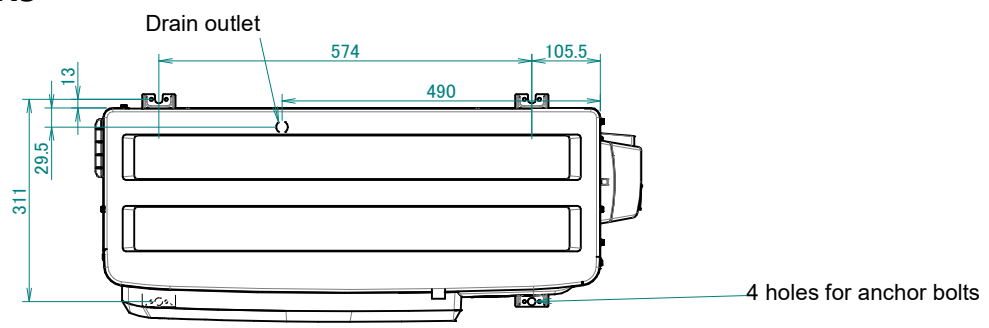

ARXM25-35R9

Minimum space for air passage

Wall height on air outlet side < 1200 mm