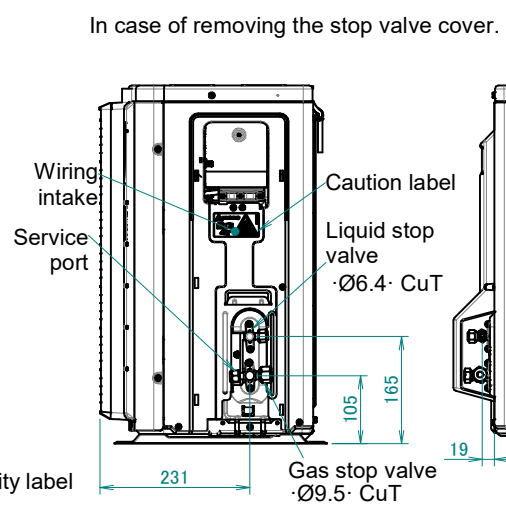

ARXM25-35R9

Minimum space for air passage

Wall height on air outlet side < 1200 mm