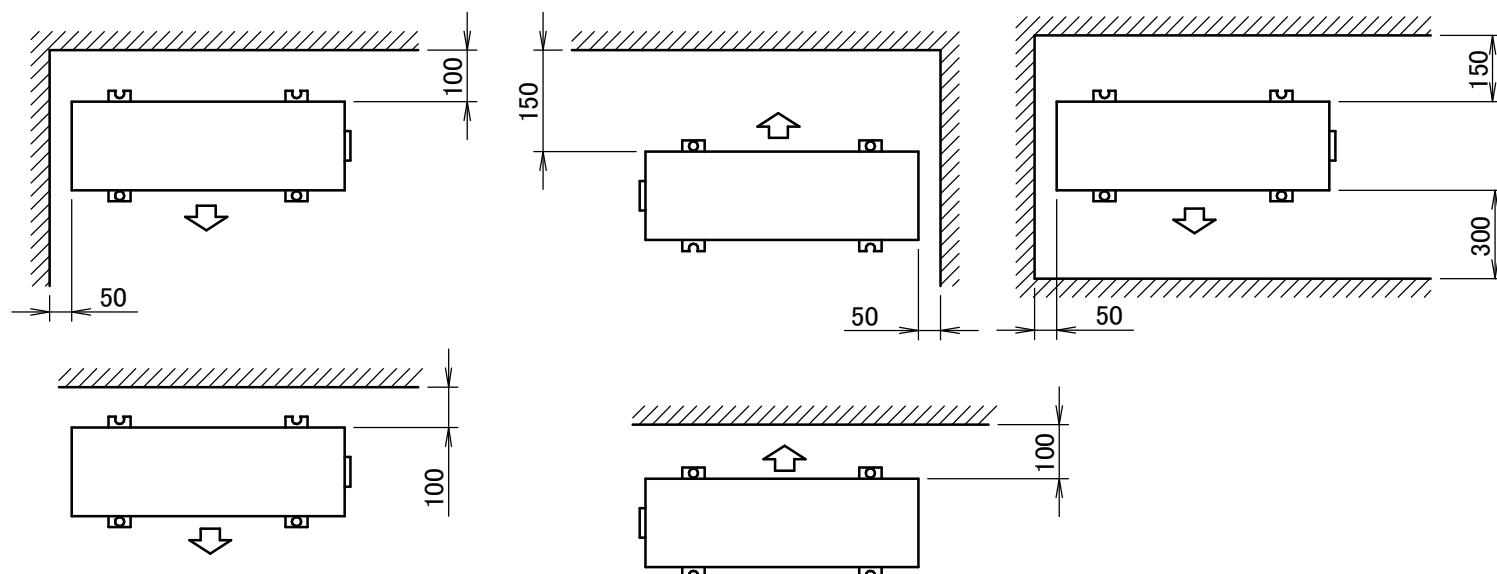

## Minimum space for air passage

Wall height on air outlet side < 1200 mm

3D099636B