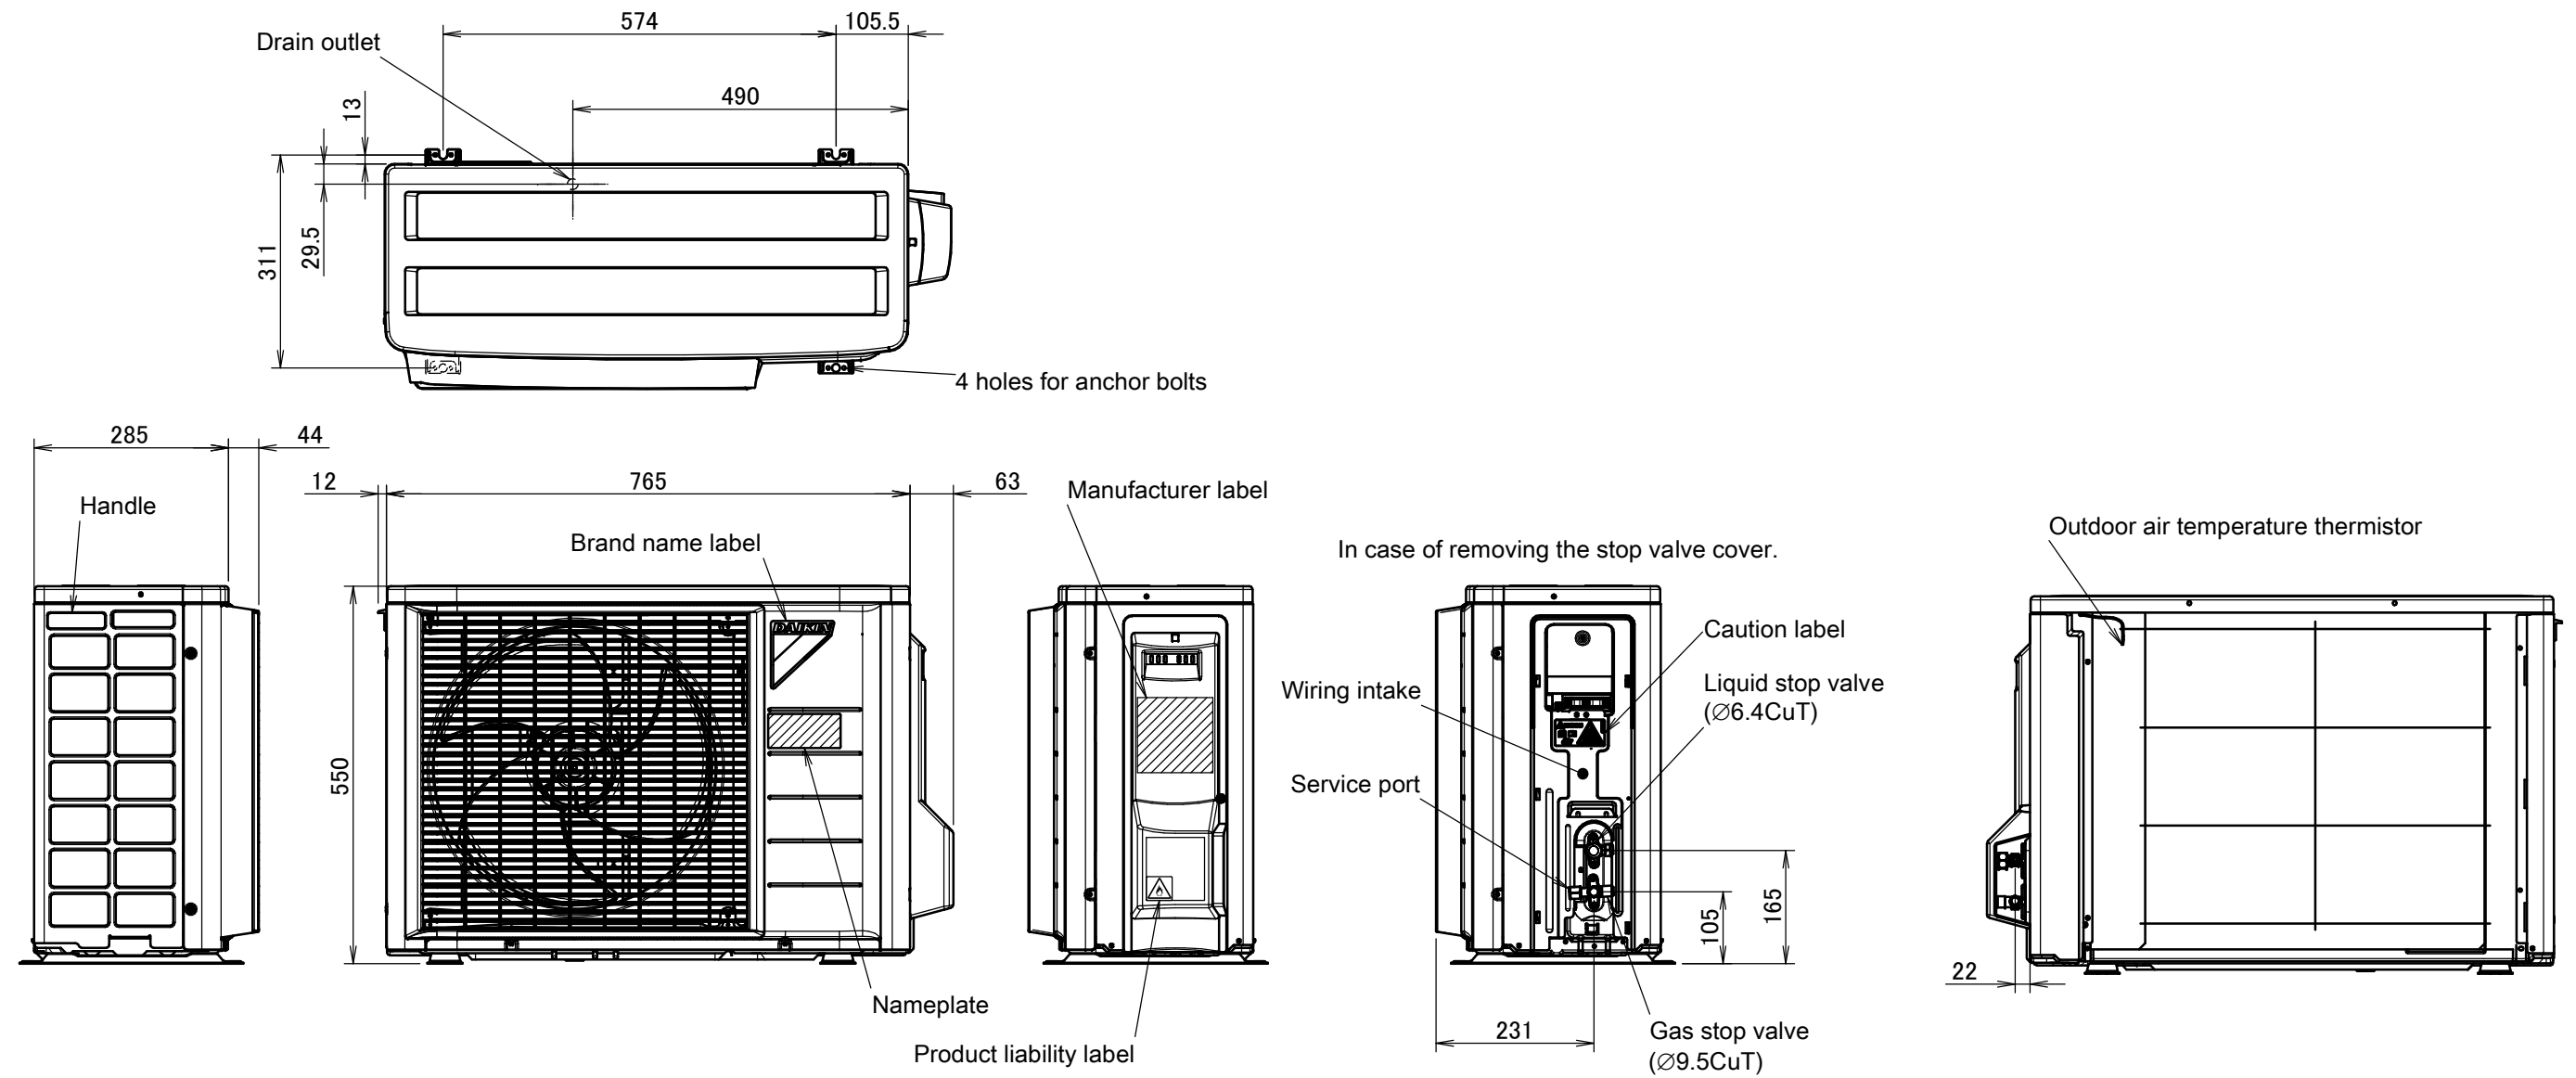

## Minimum space for air passage

Wall height on air outlet side < 1200 mm

3D099636B