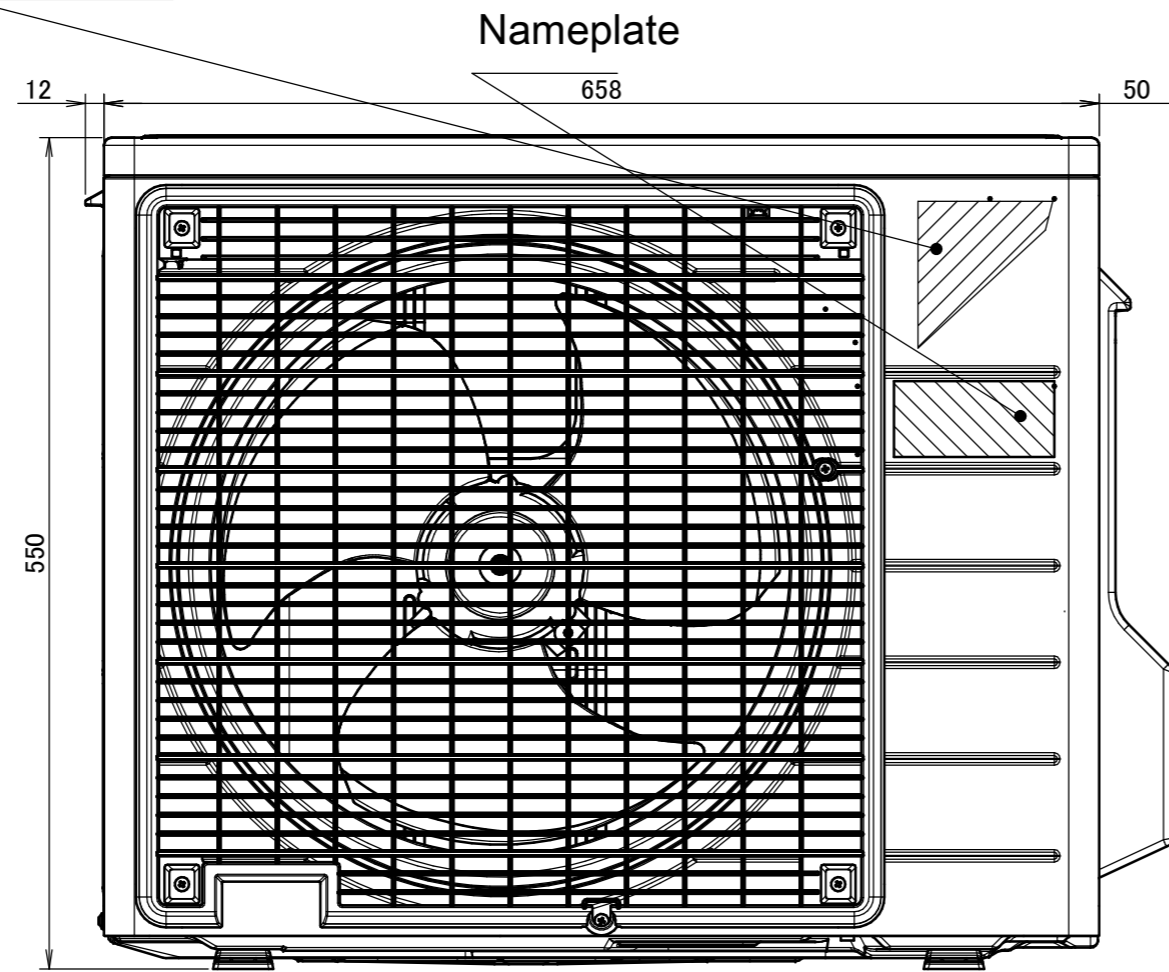

Drain outlet
 Connection hose (inside diameter: 15.9mm)

Brand name label

Outdoor air temperature thermistor

In case of removing the stop valve cover.

Minimum space for air passage
 Wall height on air outlet side < 1200 mm