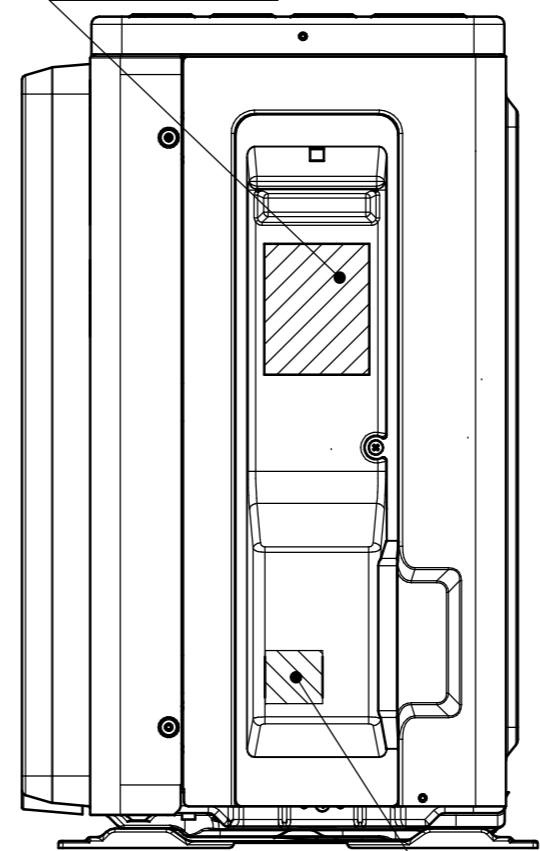

Drain outlet
 Connection hose (inside diameter: 15.9mm)

Brand name label

Outdoor air temperature thermistor

In case of removing the stop valve cover.

Minimum space for air passage
 Wall height on air outlet side < 1200 mm