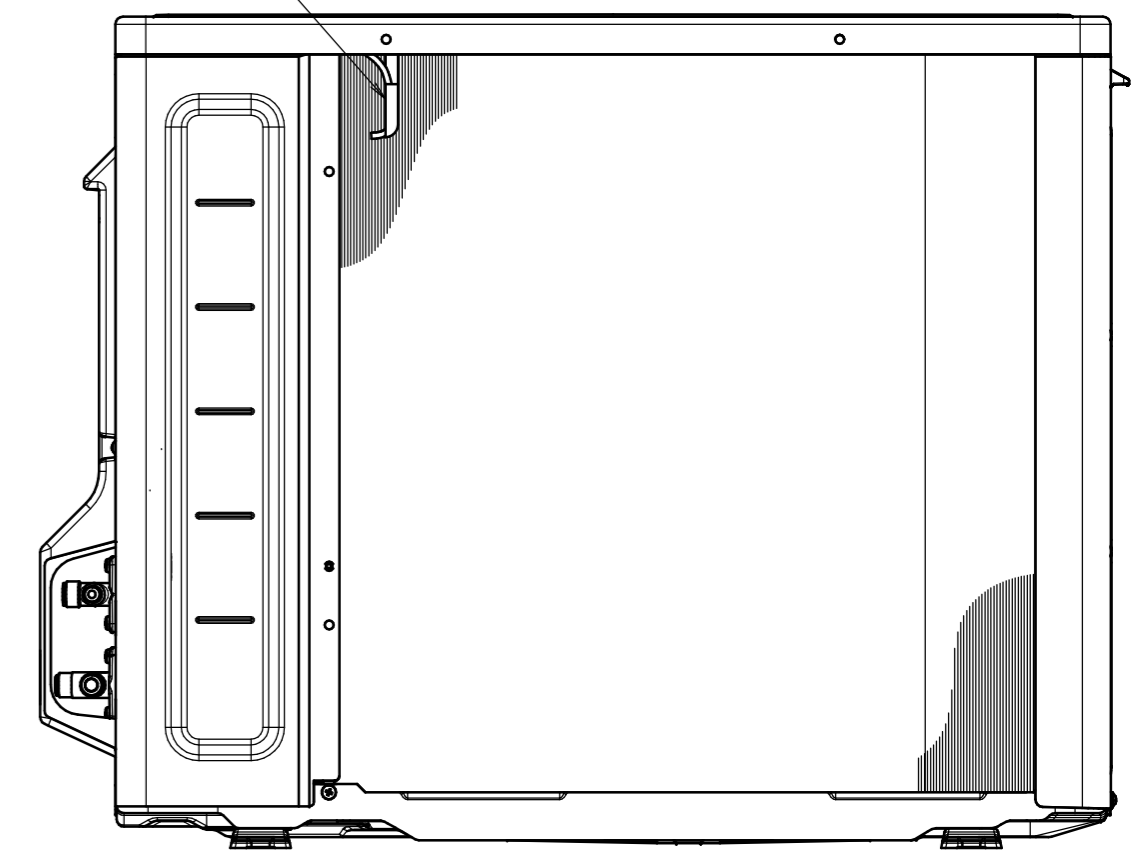

Drain outlet
 Connection hose (inside diameter: 15.9mm)

Brand name label

Outdoor air temperature thermistor

In case of removing the stop valve cover.

Minimum space for air passage
 Wall height on air outlet side < 1200 mm