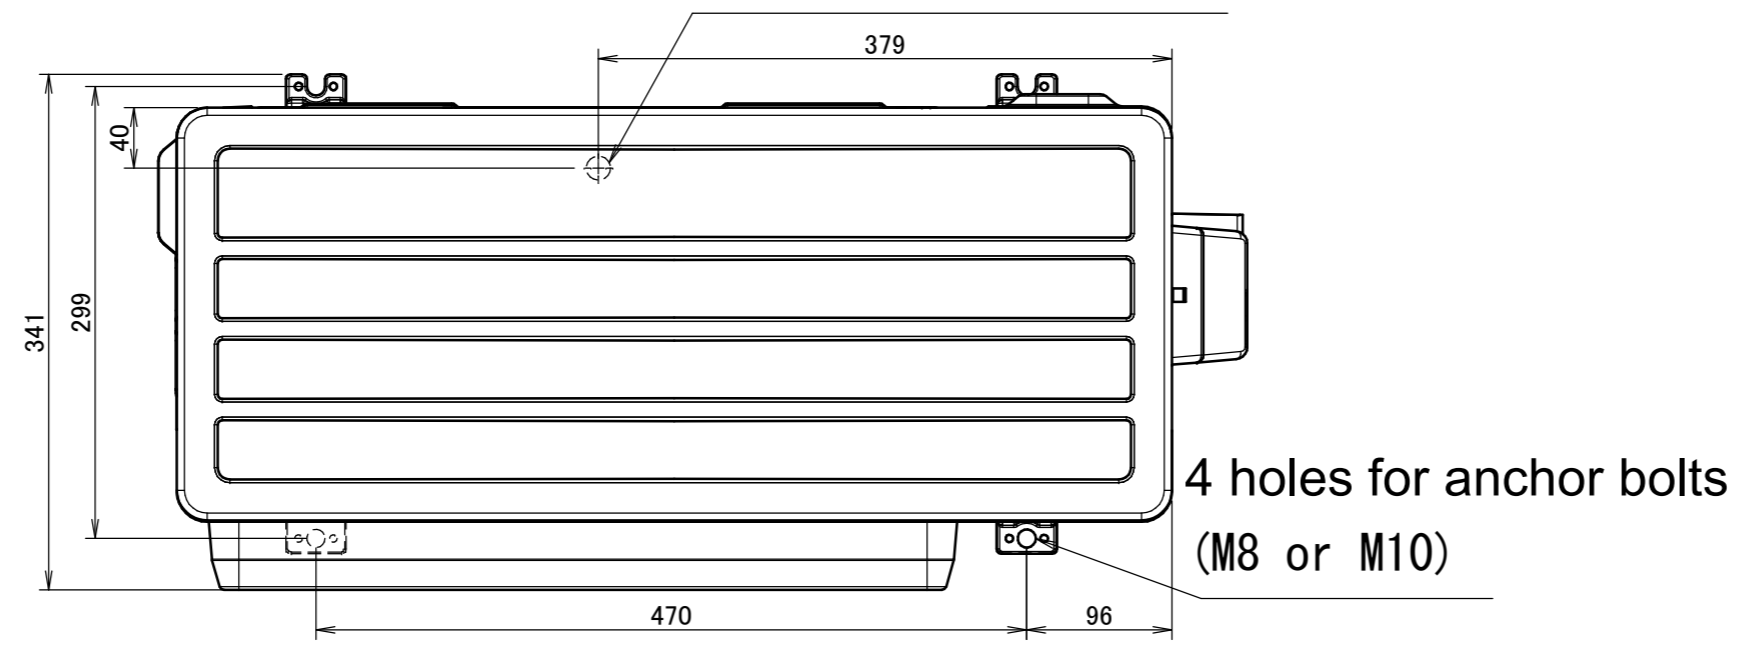

Drain outlet
 Connection hose (inside diameter: 15.9mm)

Brand name label

Outdoor air temperature thermistor

In case of removing the stop valve cover.

Minimum space for air passage
 Wall height on air outlet side < 1200 mm