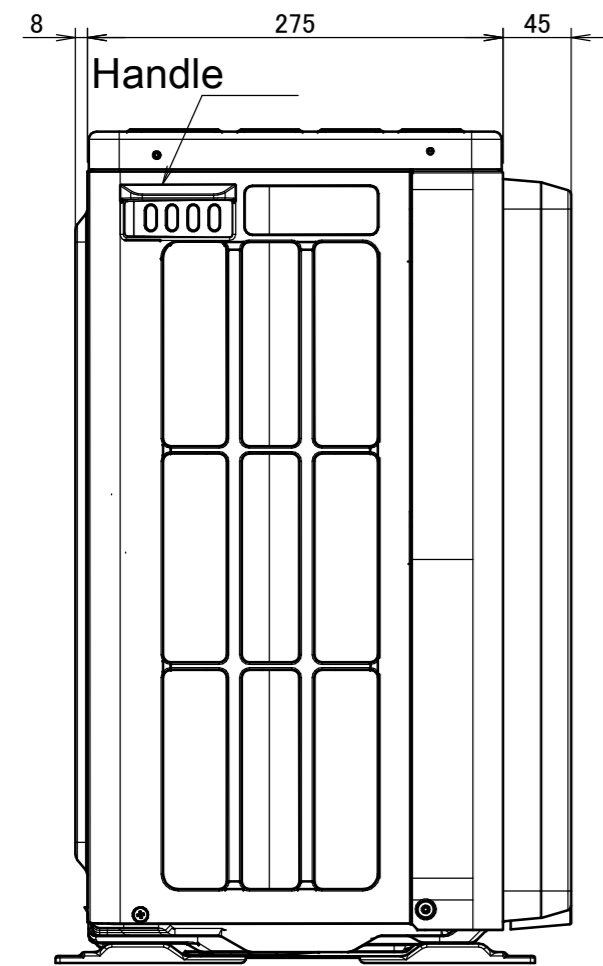

Drain outlet
 Connection hose (inside diameter: 15.9mm)

Brand name label

Outdoor air temperature thermistor

In case of removing the stop valve cover.

Minimum space for air passage
 Wall height on air outlet side < 1200 mm