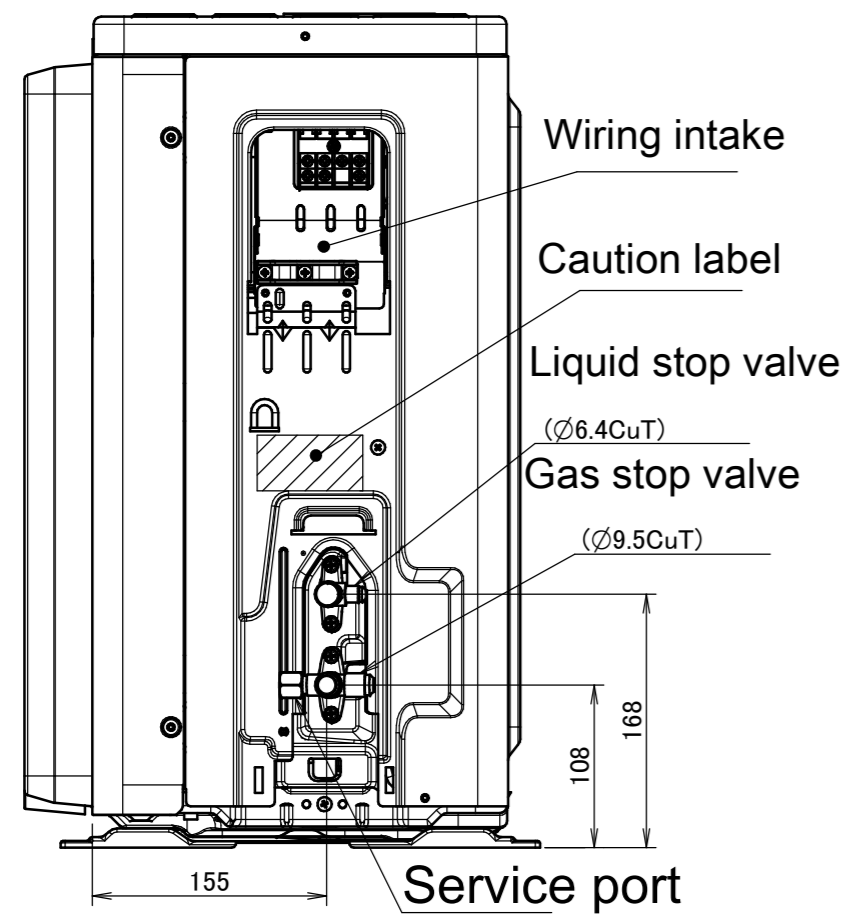

Drain outlet
 Connection hose (inside diameter: 15.9mm)

Brand name label

Outdoor air temperature thermistor

In case of removing the stop valve cover.

Minimum space for air passage
 Wall height on air outlet side < 1200 mm