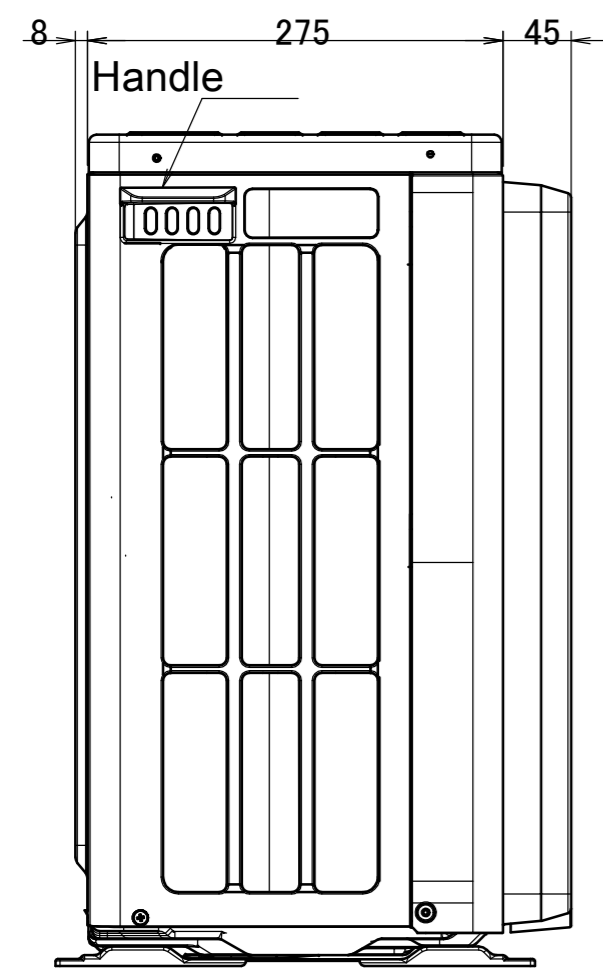

ARXP-M

Product liability label

In case of removing the stop valve cover.

Minimum space for air passage
Wall height on air outlet side < 1200 mm