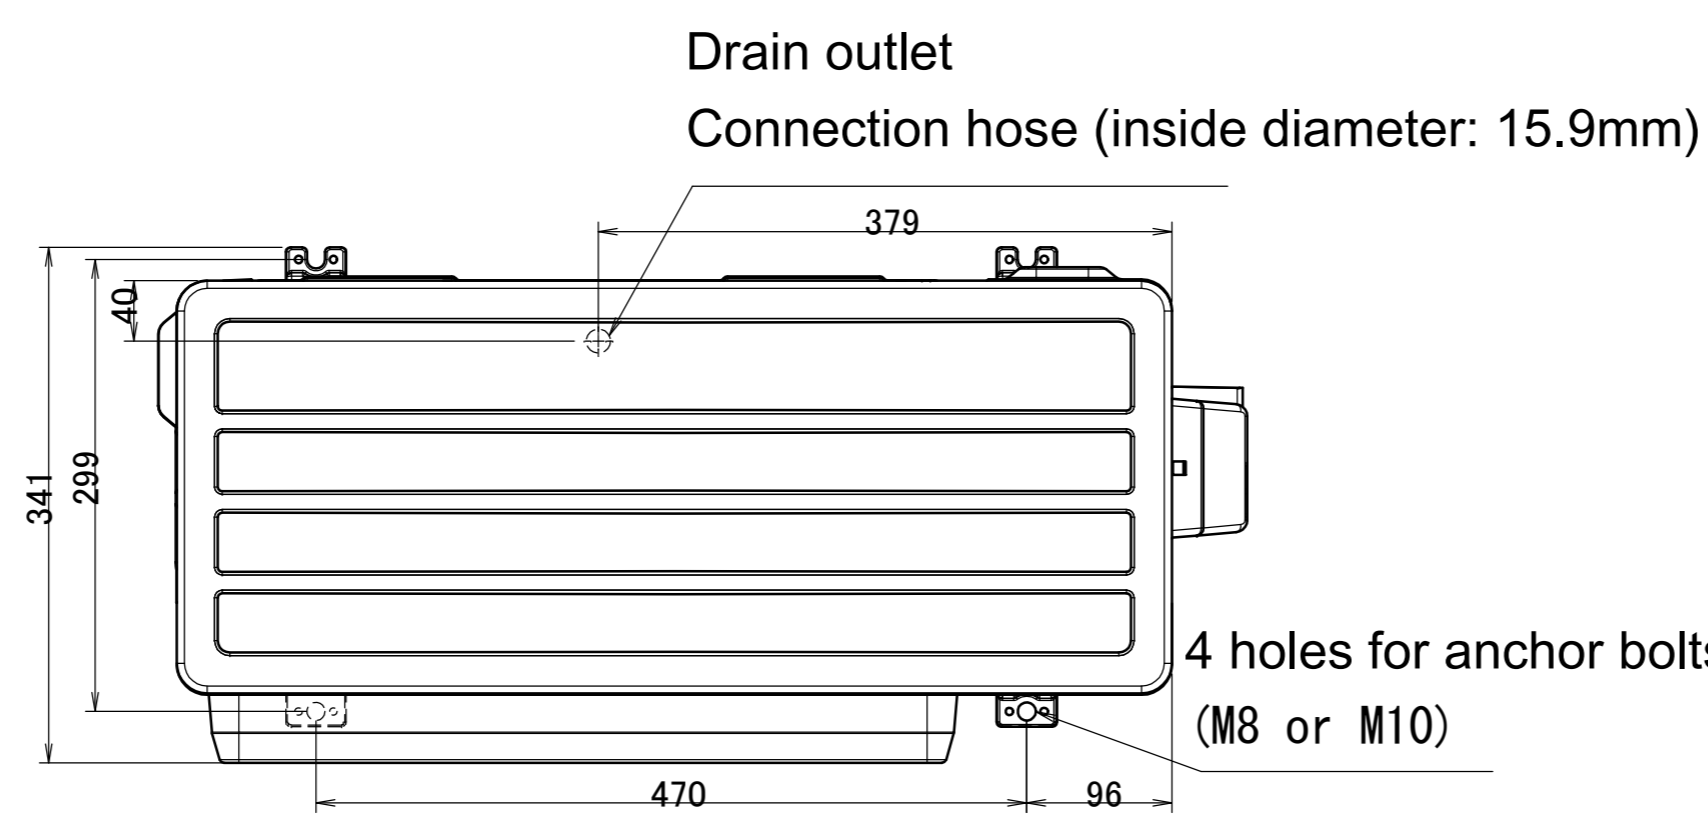

ARXP-M

Product liability label

In case of removing the stop valve cover.

Minimum space for air passage
Wall height on air outlet side < 1200 mm