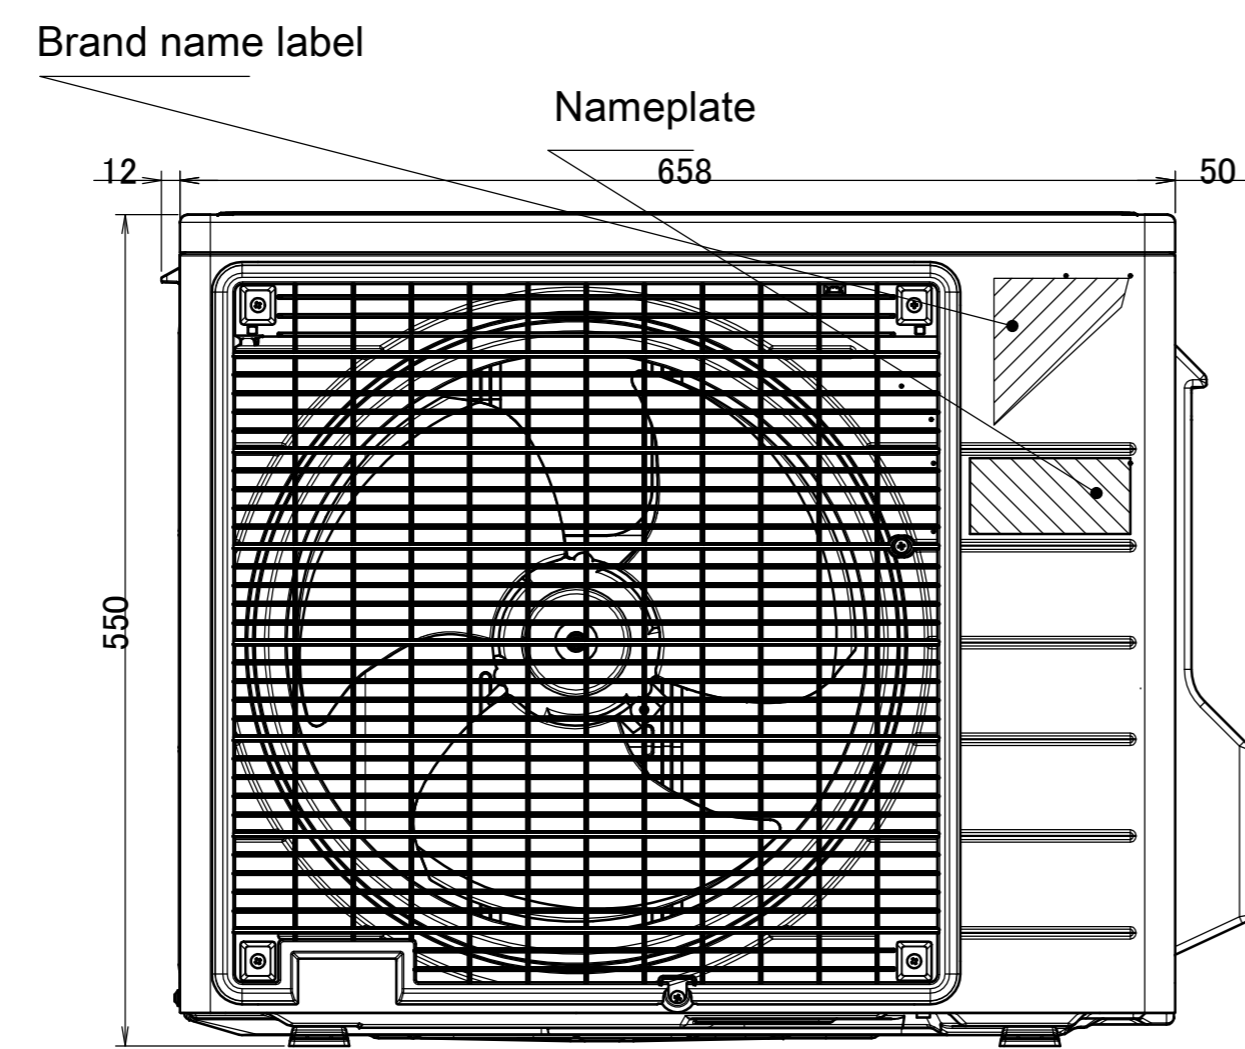

ARXP-M

Product liability label

In case of removing the stop valve cover.

Minimum space for air passage
Wall height on air outlet side < 1200 mm