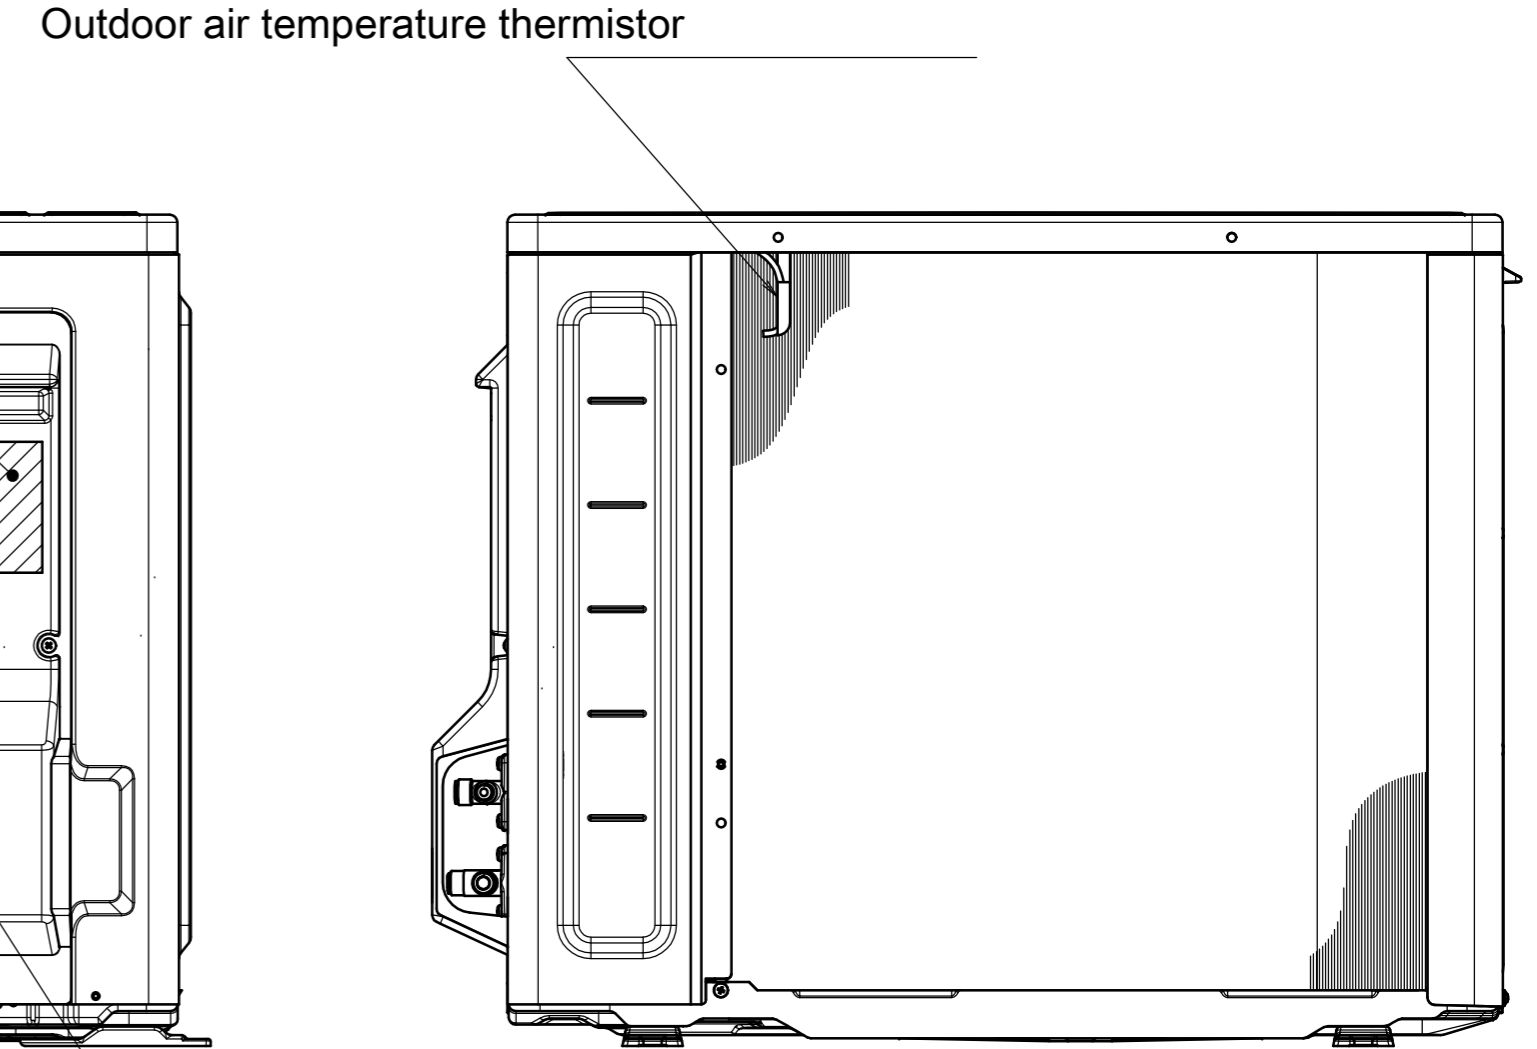

ARXP-M

Product liability label

In case of removing the stop valve cover.

Minimum space for air passage
Wall height on air outlet side < 1200 mm