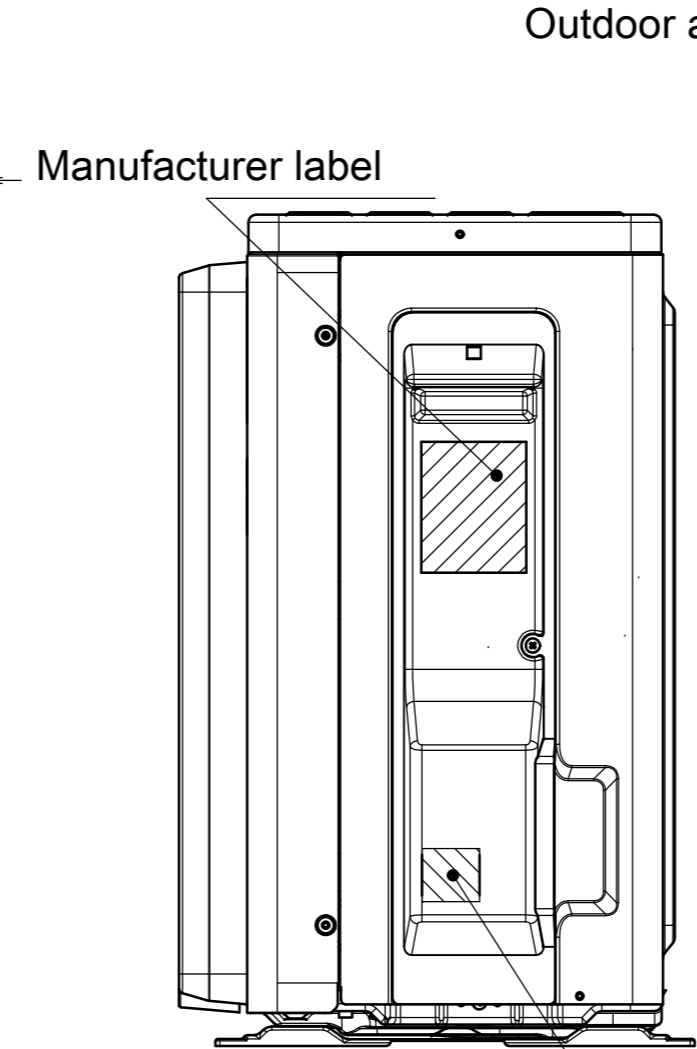

ARXP-M

Product liability label

In case of removing the stop valve cover.

Minimum space for air passage
Wall height on air outlet side < 1200 mm