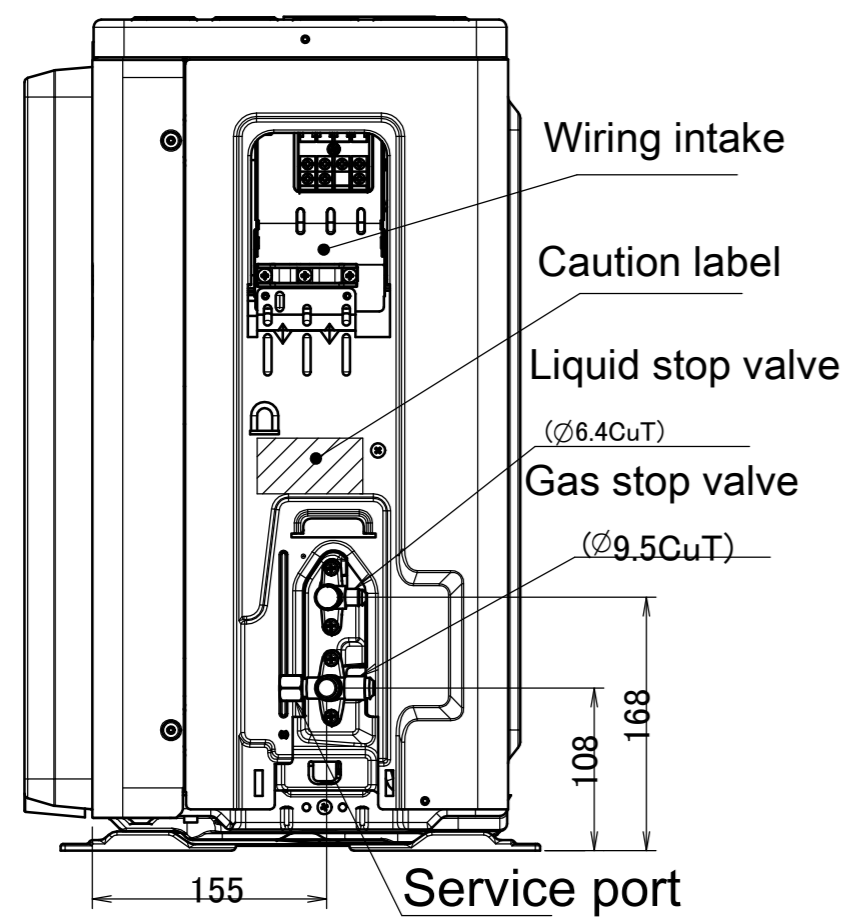

ARXP-M

Product liability label

In case of removing the stop valve cover.

Minimum space for air passage
Wall height on air outlet side < 1200 mm