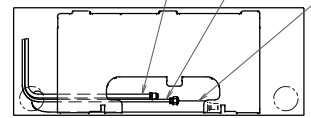

The → mark shows the piping direction.

Wireless remote control
(ARC470A1)

Terminal block with earth terminal
Located inside of the unit

Drain hose
Inside diameter: 14 mm
Outside diameter: 16 mm
Connecting part
The length of the connection hose outside the unit is 470 mm.
Liquid pipe
Ø6.4 mm: CuT
The length of the pipe outside the unit is 410 mm.
Gas pipe
Ø9.5 mm: CuT
The length of the pipe outside the unit is 360 mm.

Standard location of holes in the wall