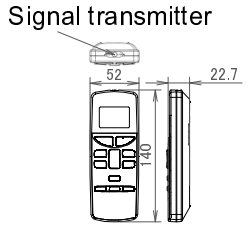

The → mark shows the piping direction.

Wireless remote control
(ARC470A1)

Terminal block with earth terminal
Located inside of the unit

Drain hose
Inside diameter: 14 mm
Outside diameter: 16 mm
Connecting part
The length of the connection hose outside the unit is 470 mm.
Liquid pipe
Ø6.4 mm: CuT
The length of the pipe outside the unit is 410 mm.
Gas pipe
Ø9.5 mm: CuT
The length of the pipe outside the unit is 360 mm.

Standard location of holes in the wall