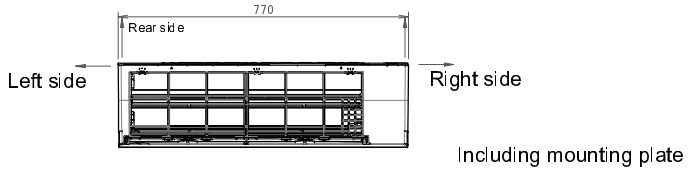

The → mark shows the piping direction.

Wireless remote control
(ARC470A1)

Terminal block with earth terminal
Located inside of the unit

Drain hose
Inside diameter: 14 mm
Outside diameter: 16 mm
Connecting part
The length of the connection hose outside the unit is 470 mm.
Liquid pipe
Ø6.4 mm: CuT
The length of the pipe outside the unit is 410 mm.
Gas pipe
Ø9.5 mm: CuT
The length of the pipe outside the unit is 360 mm.

Standard location of holes in the wall