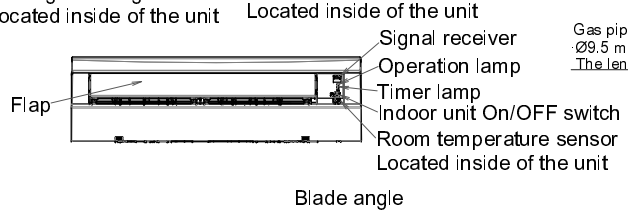

The → mark shows the piping direction.

Wireless remote control
(ARC470A1)

Terminal block with earth terminal
Located inside of the unit

Drain hose
Inside diameter: 14 mm
Outside diameter: 16 mm
Connecting part
The length of the connection hose outside the unit is 470 mm.
Liquid pipe
Ø6.4 mm: CuT
The length of the pipe outside the unit is 410 mm.
Gas pipe
Ø9.5 mm: CuT
The length of the pipe outside the unit is 360 mm.

Standard location of holes in the wall