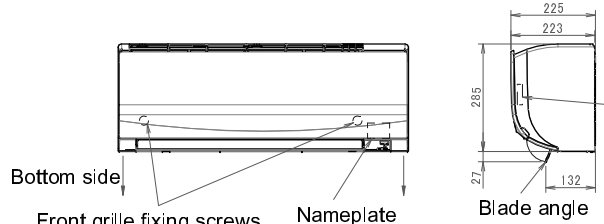

The → mark shows the piping direction.

Wireless remote control
(ARC470A1)

Terminal block with earth terminal
Located inside of the unit

Drain hose
Inside diameter: 14 mm
Outside diameter: 16 mm
Connecting part
The length of the connection hose outside the unit is 470 mm.
Liquid pipe
Ø6.4 mm: CuT
The length of the pipe outside the unit is 410 mm.
Gas pipe
Ø9.5 mm: CuT
The length of the pipe outside the unit is 360 mm.

Standard location of holes in the wall