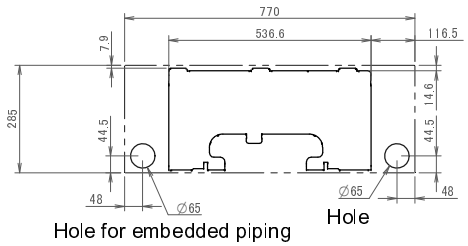

The → mark shows the piping direction.

Wireless remote control
(ARC470A1)

Terminal block with earth terminal
Located inside of the unit

Drain hose
Inside diameter: 14 mm
Outside diameter: 16 mm
Connecting part
The length of the connection hose outside the unit is 470 mm.
Liquid pipe
Ø6.4 mm: CuT
The length of the pipe outside the unit is 410 mm.
Gas pipe
Ø9.5 mm: CuT
The length of the pipe outside the unit is 360 mm.

Standard location of holes in the wall