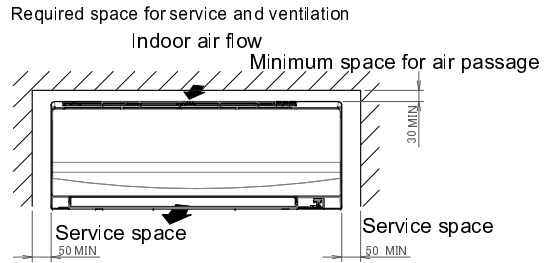

The → mark shows the piping direction.

Wireless remote control
(ARC470A1)

Terminal block with earth terminal
Located inside of the unit

Drain hose
Inside diameter: 14 mm
Outside diameter: 16 mm
Connecting part
The length of the connection hose outside the unit is 470 mm.
Liquid pipe
Ø6.4 mm: CuT
The length of the pipe outside the unit is 410 mm.
Gas pipe
Ø9.5 mm: CuT
The length of the pipe outside the unit is 360 mm.

Standard location of holes in the wall