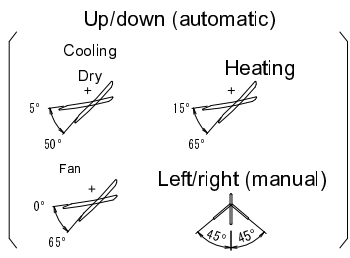

The → mark shows the piping direction.

Wireless remote control
(ARC470A1)

Terminal block with earth terminal
Located inside of the unit

Drain hose
Inside diameter: 14 mm
Outside diameter: 16 mm
Connecting part
The length of the connection hose outside the unit is 470 mm.
Liquid pipe
Ø6.4 mm: CuT
The length of the pipe outside the unit is 410 mm.
Gas pipe
Ø9.5 mm: CuT
The length of the pipe outside the unit is 360 mm.

Standard location of holes in the wall