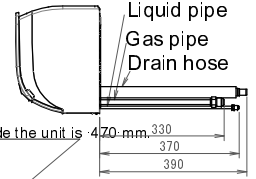

The → mark shows the piping direction.

Wireless remote control
(ARC470A1)

Terminal block with earth terminal
Located inside of the unit

Drain hose
Inside diameter: 14 mm
Outside diameter: 16 mm
Connecting part
The length of the connection hose outside the unit is 470 mm.
Liquid pipe
Ø6.4 mm: CuT
The length of the pipe outside the unit is 410 mm.
Gas pipe
Ø9.5 mm: CuT
The length of the pipe outside the unit is 360 mm.

Standard location of holes in the wall