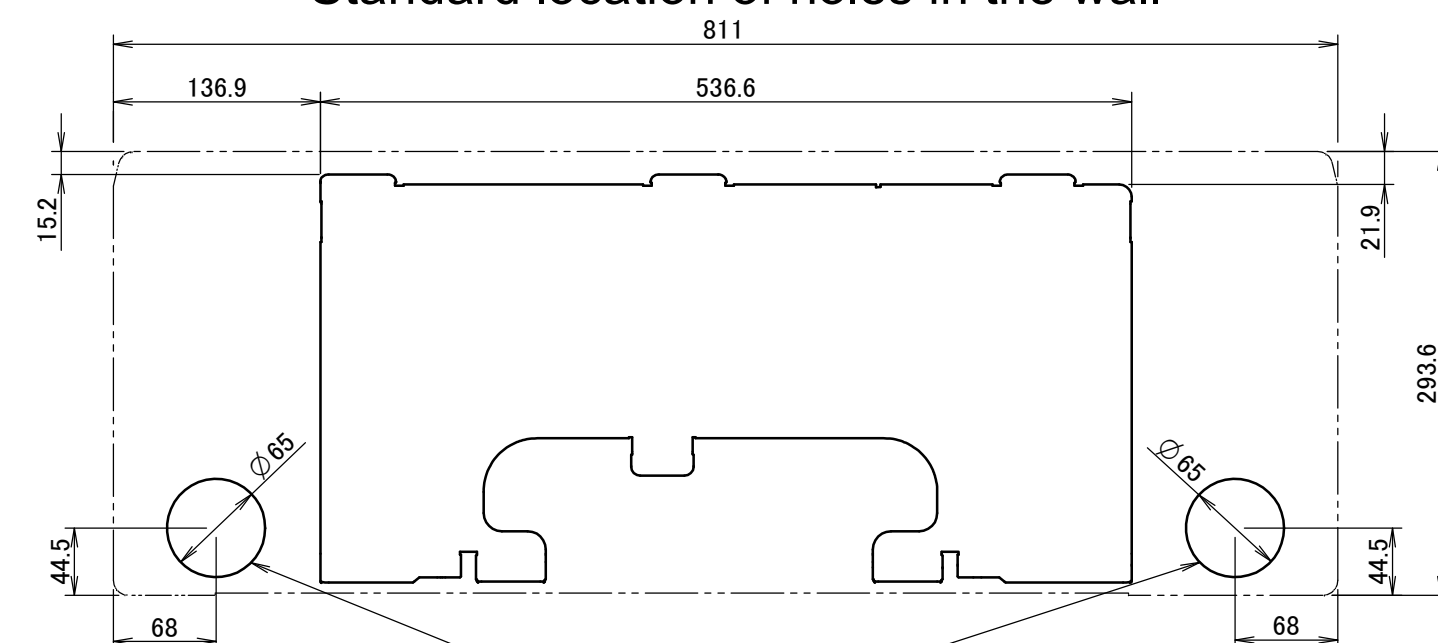

ATXM20-35M

Blade angle

Wireless remote control

(ARC466A33)

Signal transmitter

Notes

- The mark shows the piping direction.

Required space for service and ventilation

Indoor air flow

Drain hose
 Inside diameter: 14mm
 Outside diameter: 16mm
 Connecting part
 The length of the connection hose outside the unit is 470mm.

Liquid pipe $\varnothing 6.4\text{mm CuT}$
 The length of the pipe outside the unit is 410mm.

Gas pipe
 $\varnothing 9.5\text{mm CuT}$
 The length of the pipe outside the unit is 360mm.

Standard location of holes in the wall

Hole for embedded piping