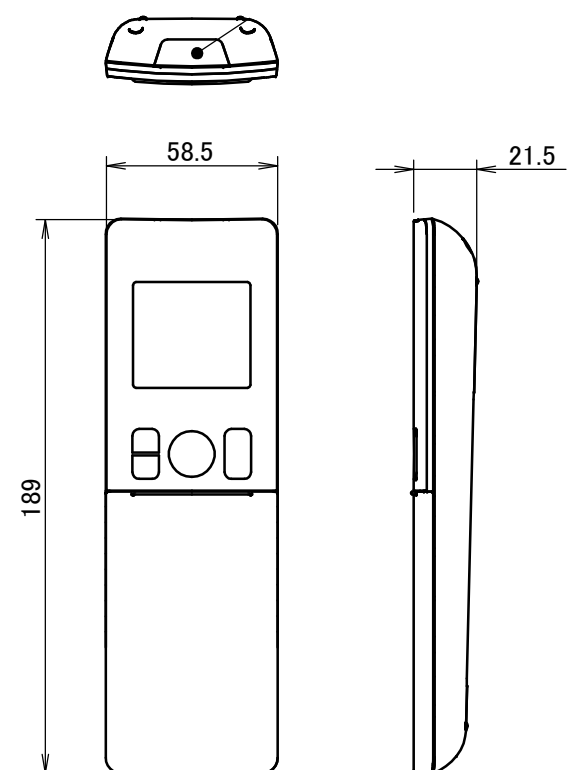

ATXM20-35M

Blade angle

Wireless remote control

(ARC466A33)

Signal transmitter

Notes

- The mark shows the piping direction.

Required space for service and ventilation

Indoor air flow

Drain hose
 Inside diameter: 14mm
 Outside diameter: 16mm
 Connecting part
 The length of the connection hose outside the unit is 470mm.

Liquid pipe $\varnothing 6.4\text{mm CuT}$
 The length of the pipe outside the unit is 410mm.

Gas pipe
 $\varnothing 9.5\text{mm CuT}$
 The length of the pipe outside the unit is 360mm.

Standard location of holes in the wall

Hole for embedded piping