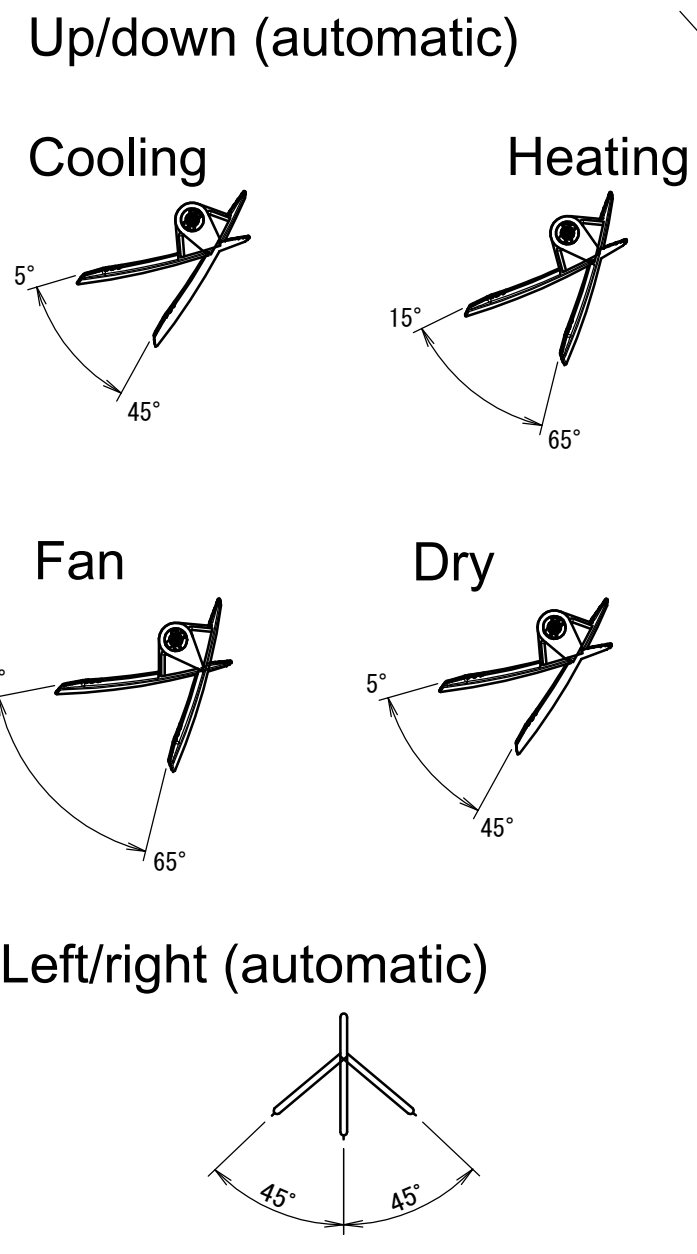

ATXM20-35M

Blade angle

Wireless remote control

(ARC466A33)

Signal transmitter

Notes

- The mark shows the piping direction.

Required space for service and ventilation

Indoor air flow

Drain hose
 Inside diameter: 14mm
 Outside diameter: 16mm
 Connecting part
 The length of the connection hose outside the unit is 470mm.

Liquid pipe $\varnothing 6.4\text{mm CuT}$
 The length of the pipe outside the unit is 410mm.

Gas pipe
 $\varnothing 9.5\text{mm CuT}$
 The length of the pipe outside the unit is 360mm.

Standard location of holes in the wall

Hole for embedded piping