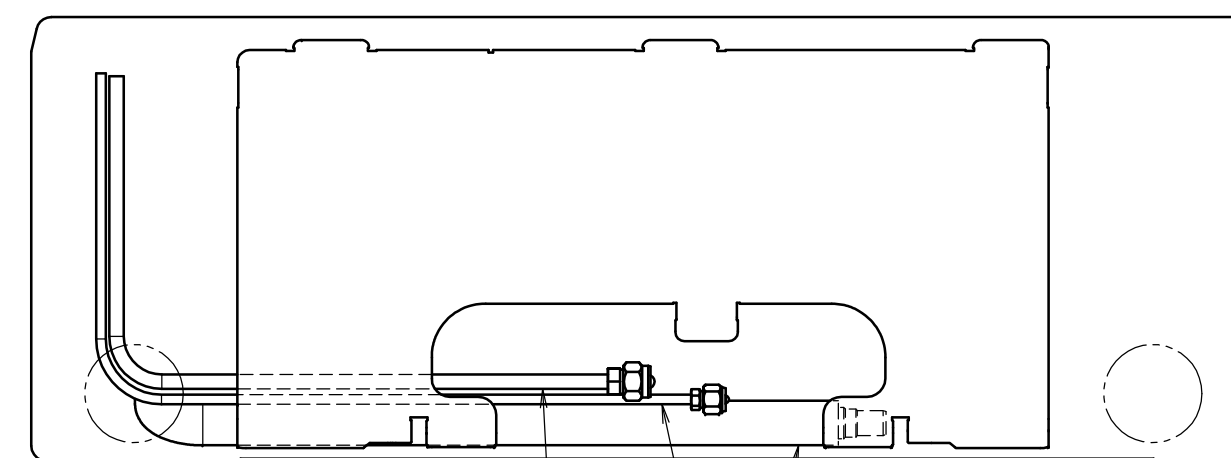

ATXM20-35M

Blade angle

Wireless remote control

(ARC466A33)

Signal transmitter

Notes

- The mark shows the piping direction.

Required space for service and ventilation

Indoor air flow

Drain hose
 Inside diameter: 14mm
 Outside diameter: 16mm
 Connecting part
 The length of the connection hose outside the unit is 470mm.

Liquid pipe $\varnothing 6.4\text{mm CuT}$
 The length of the pipe outside the unit is 410mm.

Gas pipe
 $\varnothing 9.5\text{mm CuT}$
 The length of the pipe outside the unit is 360mm.

Standard location of holes in the wall

Hole for embedded piping