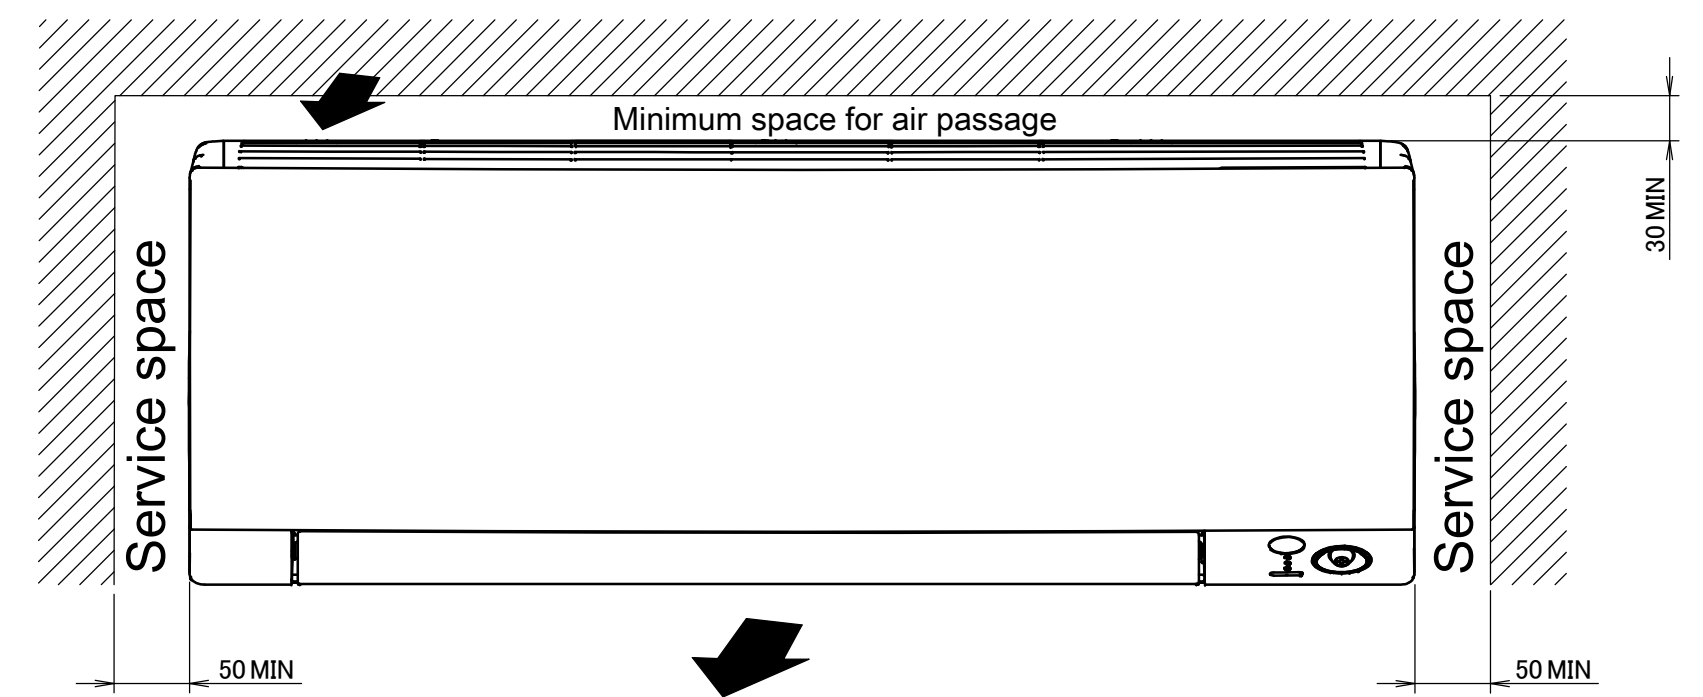

ATXM20-35M

Blade angle

Wireless remote control

(ARC466A33)

Signal transmitter

Notes

- The mark shows the piping direction.

Required space for service and ventilation

Indoor air flow

Drain hose
 Inside diameter: 14mm
 Outside diameter: 16mm
 Connecting part
 The length of the connection hose outside the unit is 470mm.

Liquid pipe $\varnothing 6.4\text{mm CuT}$
 The length of the pipe outside the unit is 410mm.

Gas pipe
 $\varnothing 9.5\text{mm CuT}$
 The length of the pipe outside the unit is 360mm.

Standard location of holes in the wall

Hole for embedded piping