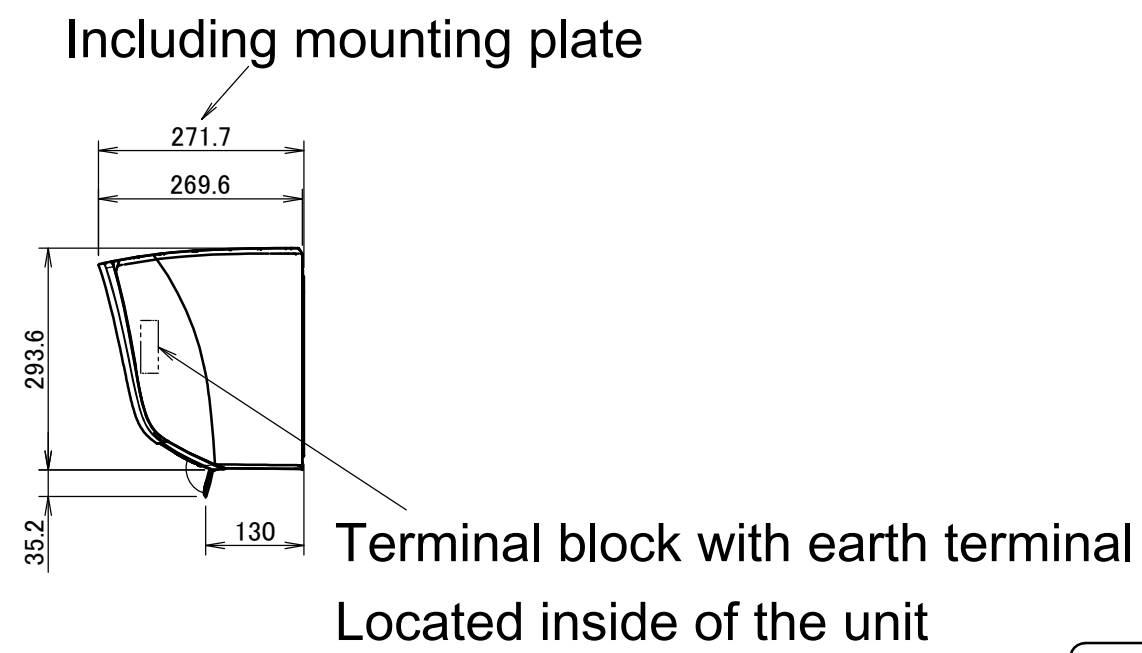

ATXM20-35M

Blade angle

Wireless remote control

(ARC466A33)

Signal transmitter

Notes

- The mark shows the piping direction.

Required space for service and ventilation

Indoor air flow

Drain hose
 Inside diameter: 14mm
 Outside diameter: 16mm
 Connecting part
 The length of the connection hose outside the unit is 470mm.

Liquid pipe $\varnothing 6.4\text{mm CuT}$
 The length of the pipe outside the unit is 410mm.

Gas pipe
 $\varnothing 9.5\text{mm CuT}$
 The length of the pipe outside the unit is 360mm.

Standard location of holes in the wall

Hole for embedded piping