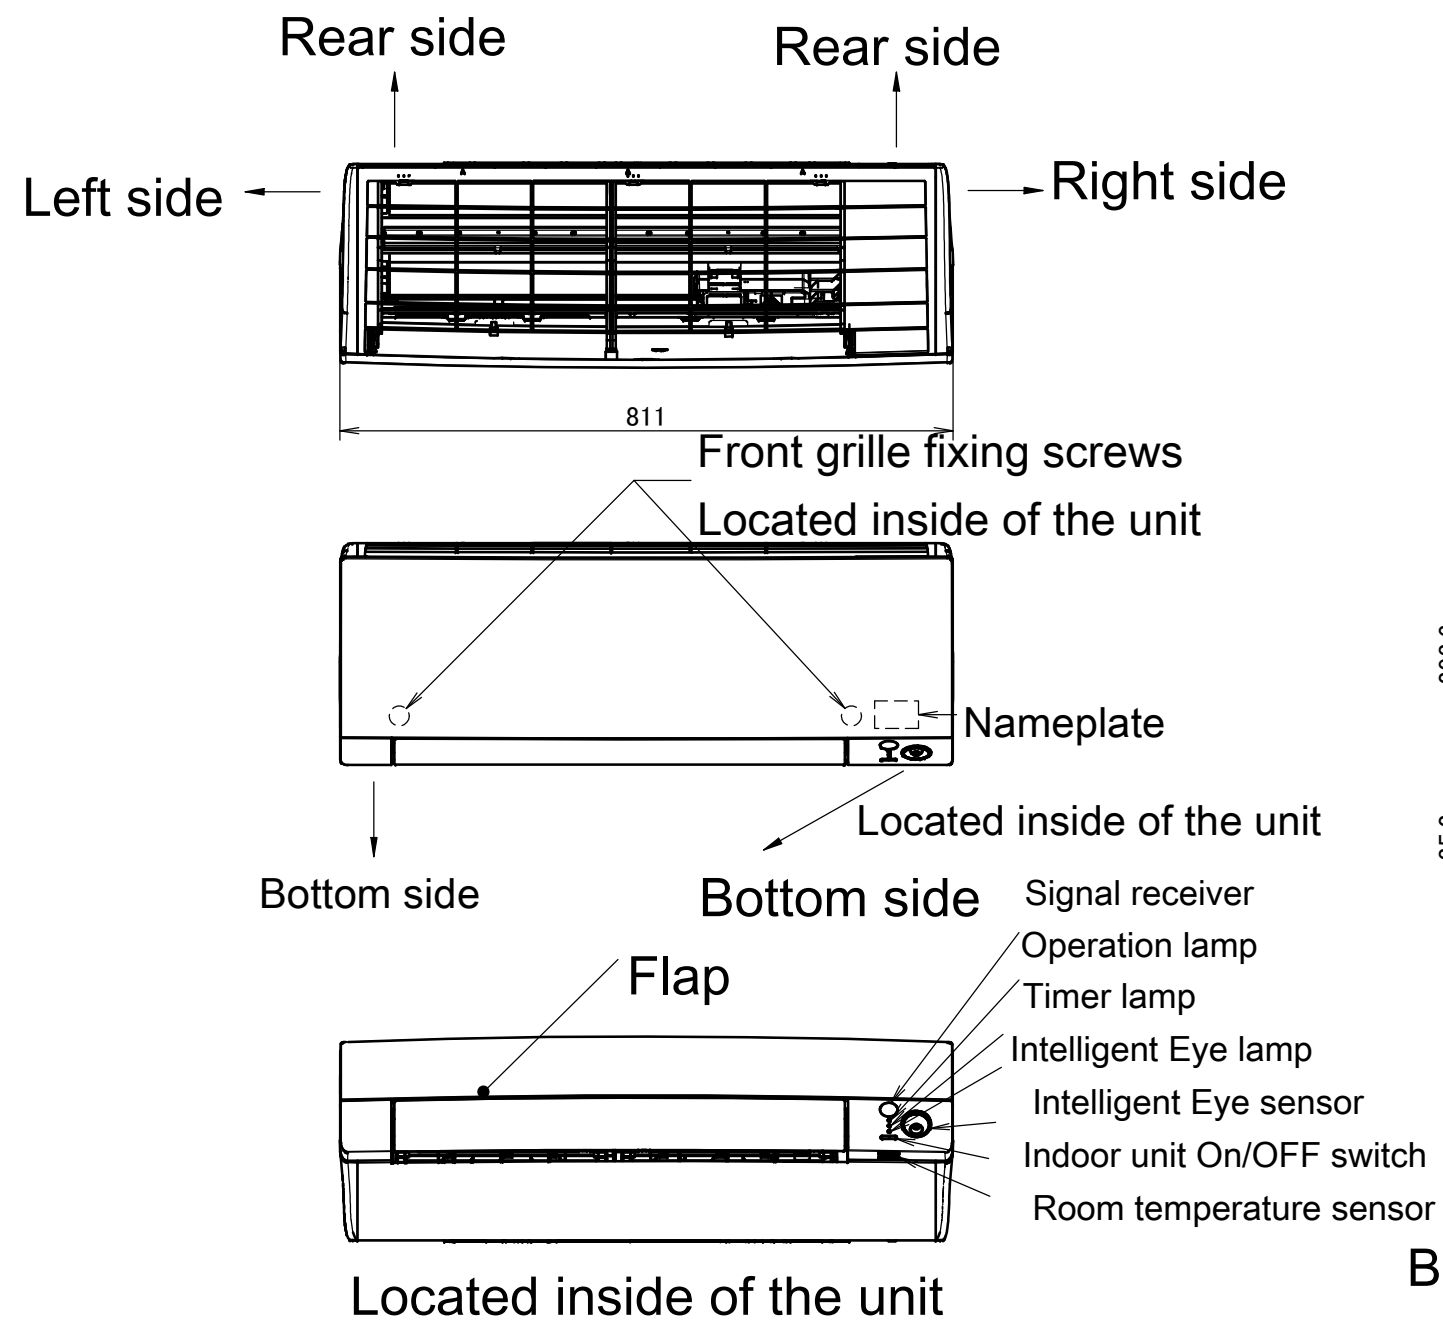

ATXM20-35M

Blade angle

Wireless remote control

(ARC466A33)

Signal transmitter

Notes

- The mark shows the piping direction.

Required space for service and ventilation

Indoor air flow

Drain hose
 Inside diameter: 14mm
 Outside diameter: 16mm
 Connecting part
 The length of the connection hose outside the unit is 470mm.

Liquid pipe $\varnothing 6.4\text{mm CuT}$
 The length of the pipe outside the unit is 410mm.

Gas pipe
 $\varnothing 9.5\text{mm CuT}$
 The length of the pipe outside the unit is 360mm.

Standard location of holes in the wall

Hole for embedded piping