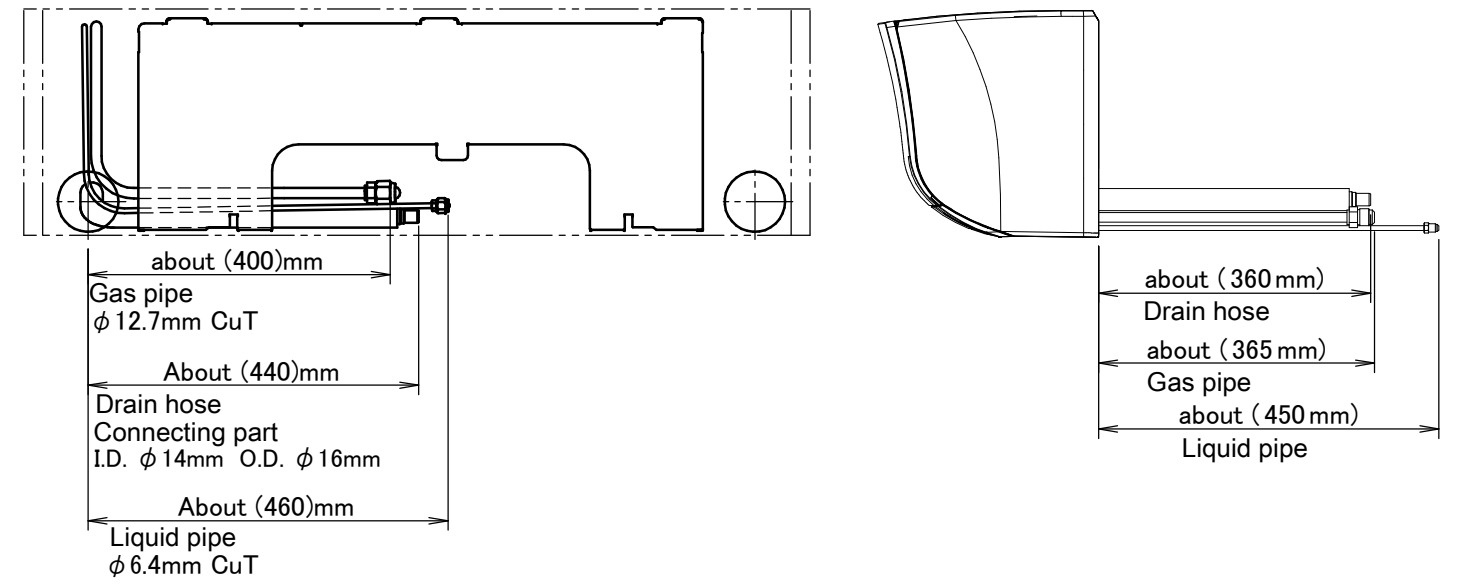

ATXM50M

Wireless remote control (ARC466A33)

Standard location of holes in the wall

Notes

1. Total width of unit
2. Width of unit against the wall