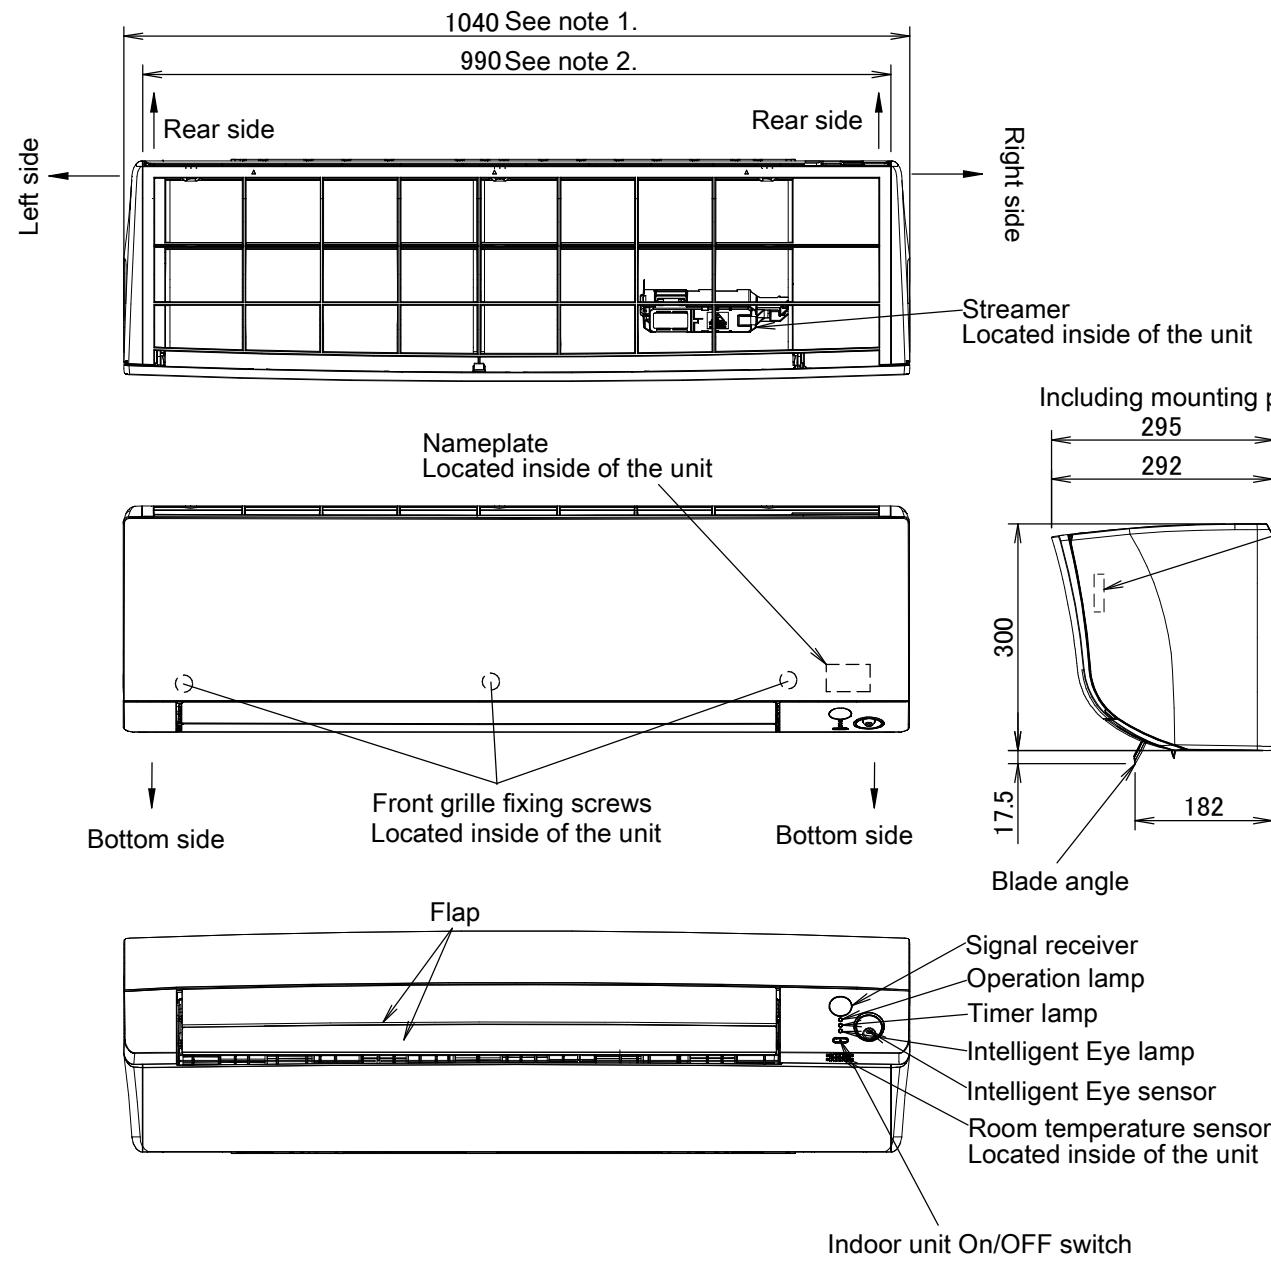

ATXM50M

Wireless remote control (ARC466A33)

Standard location of holes in the wall

Notes

1. Total width of unit
2. Width of unit against the wall