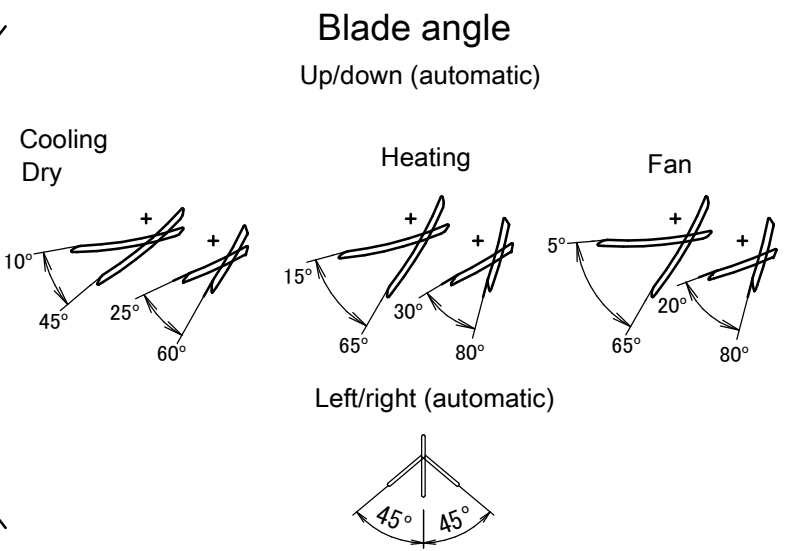

ATXM50M

Wireless remote control (ARC466A33)

Standard location of holes in the wall

Notes

1. Total width of unit
2. Width of unit against the wall