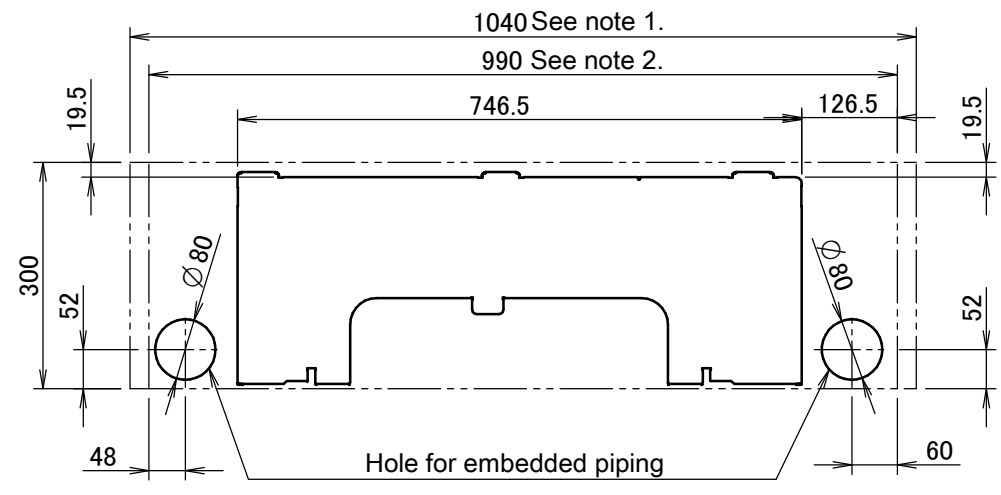

ATXM50M

Wireless remote control (ARC466A33)

Standard location of holes in the wall

Notes

1. Total width of unit
2. Width of unit against the wall