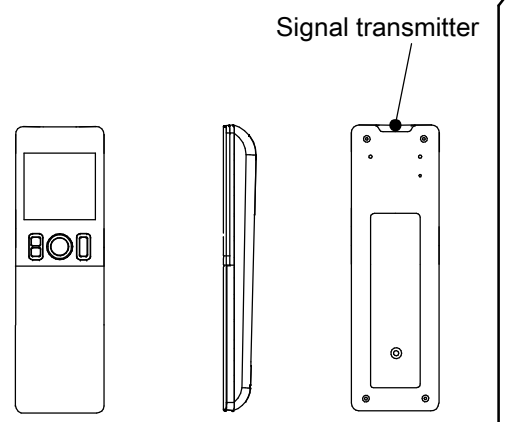

ATXM50M

Wireless remote control (ARC466A33)

Standard location of holes in the wall

Notes

1. Total width of unit
2. Width of unit against the wall