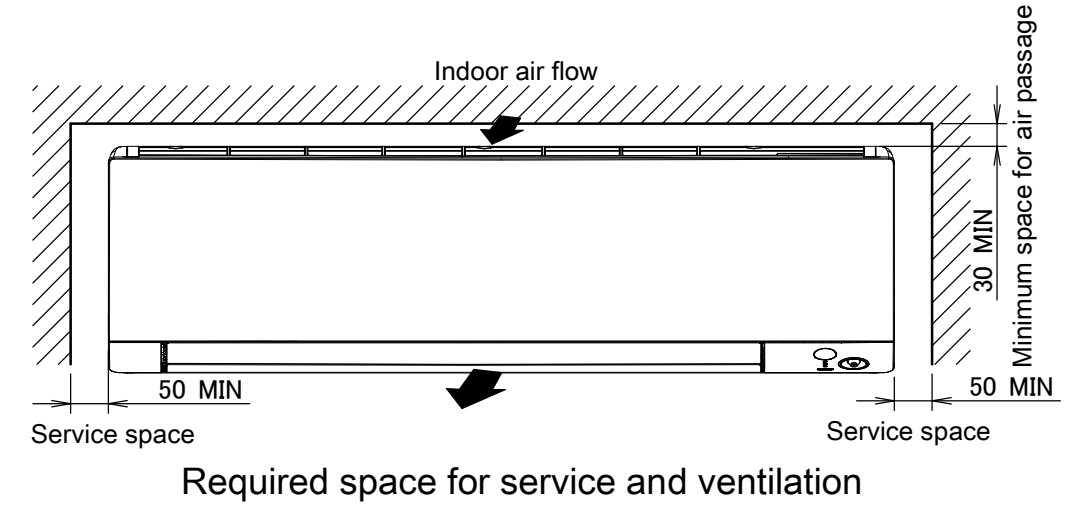

ATXM50M

Wireless remote control (ARC466A33)

Standard location of holes in the wall

Notes

1. Total width of unit
2. Width of unit against the wall