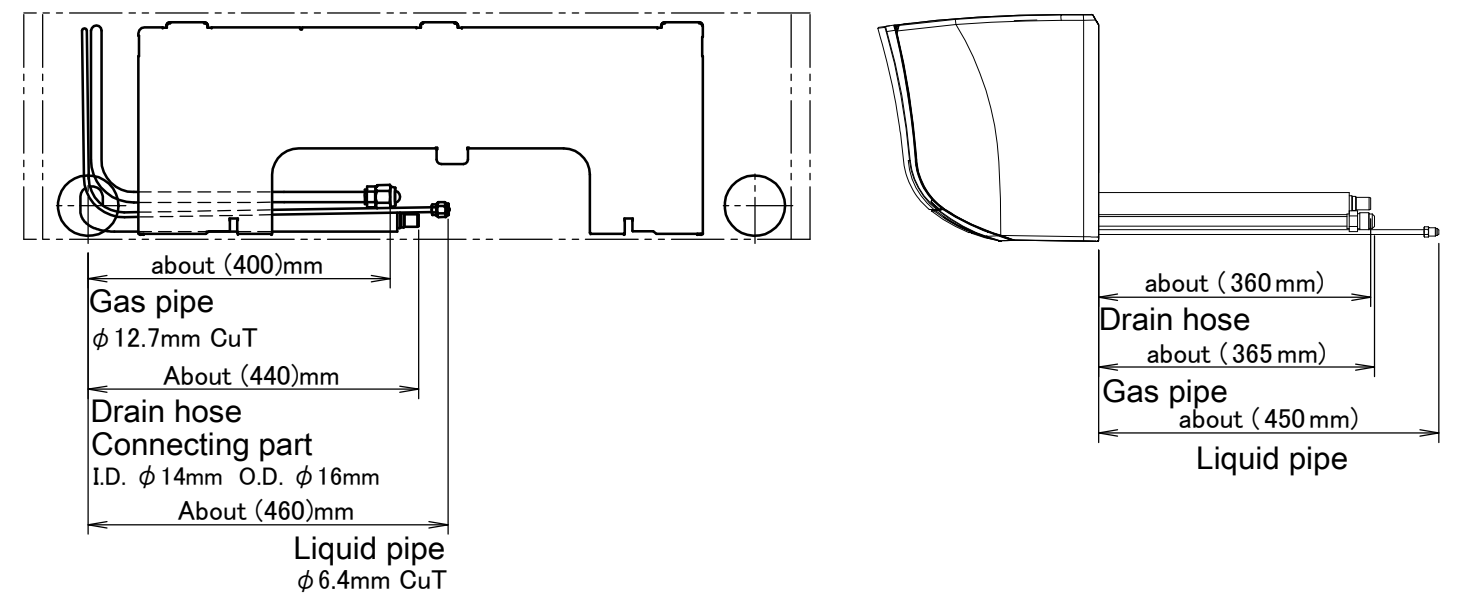

ATXM50M

The  mark shows the piping direction.

Wireless remote control
(ARC466A33)

Notes

1. Total width of unit
2. Width of unit against the wall

3D101370B