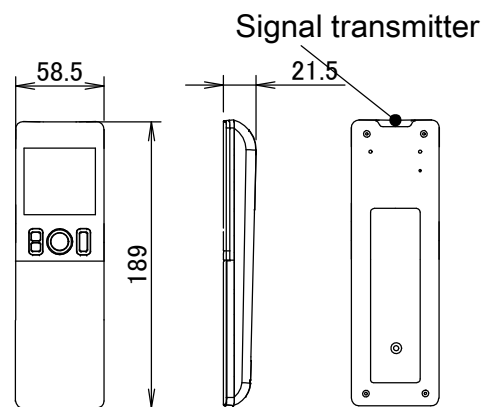

ATXM50M

The  mark shows the piping direction.

Wireless remote control
(ARC466A33)

Notes

1. Total width of unit
2. Width of unit against the wall

3D101370B