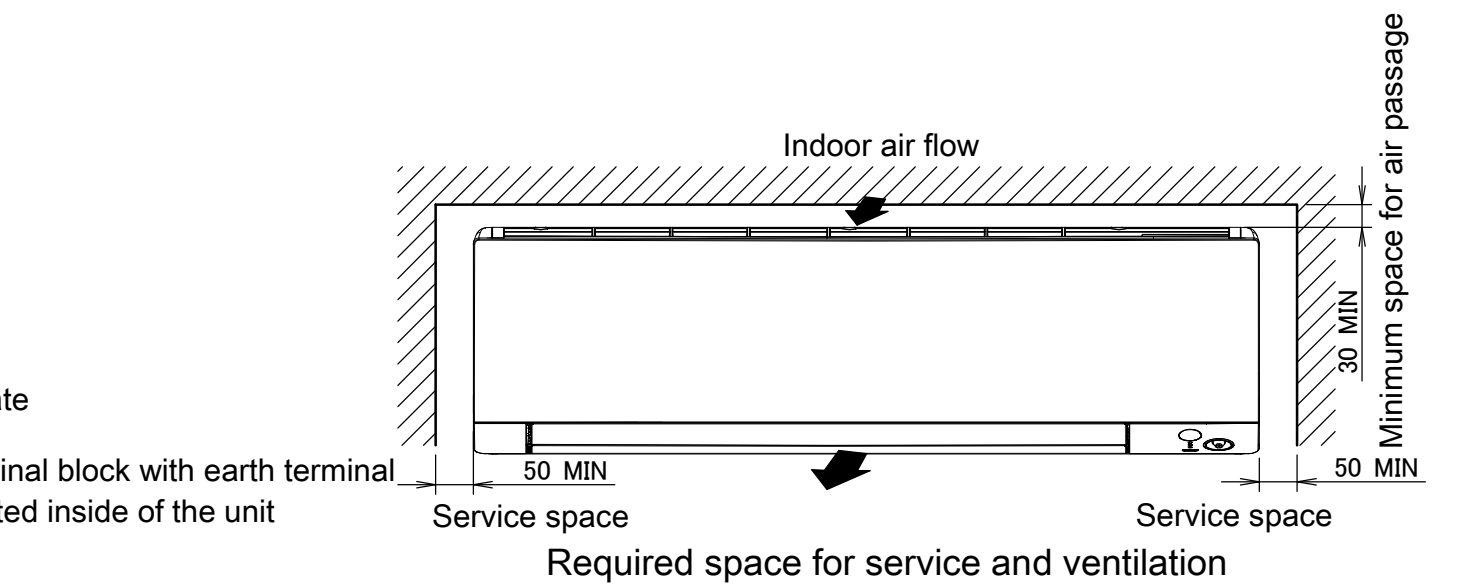

ATXM50M

The  mark shows the piping direction.

Wireless remote control
(ARC466A33)

Notes

1. Total width of unit
2. Width of unit against the wall

3D101370B