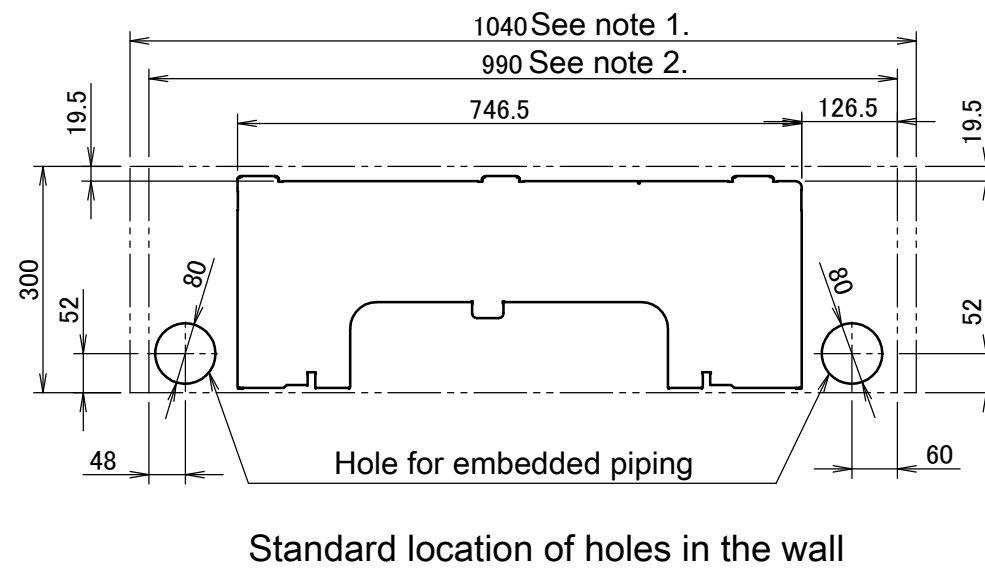

ATXM50M

The  mark shows the piping direction.

Wireless remote control
(ARC466A33)

Notes

1. Total width of unit
2. Width of unit against the wall

3D101370B