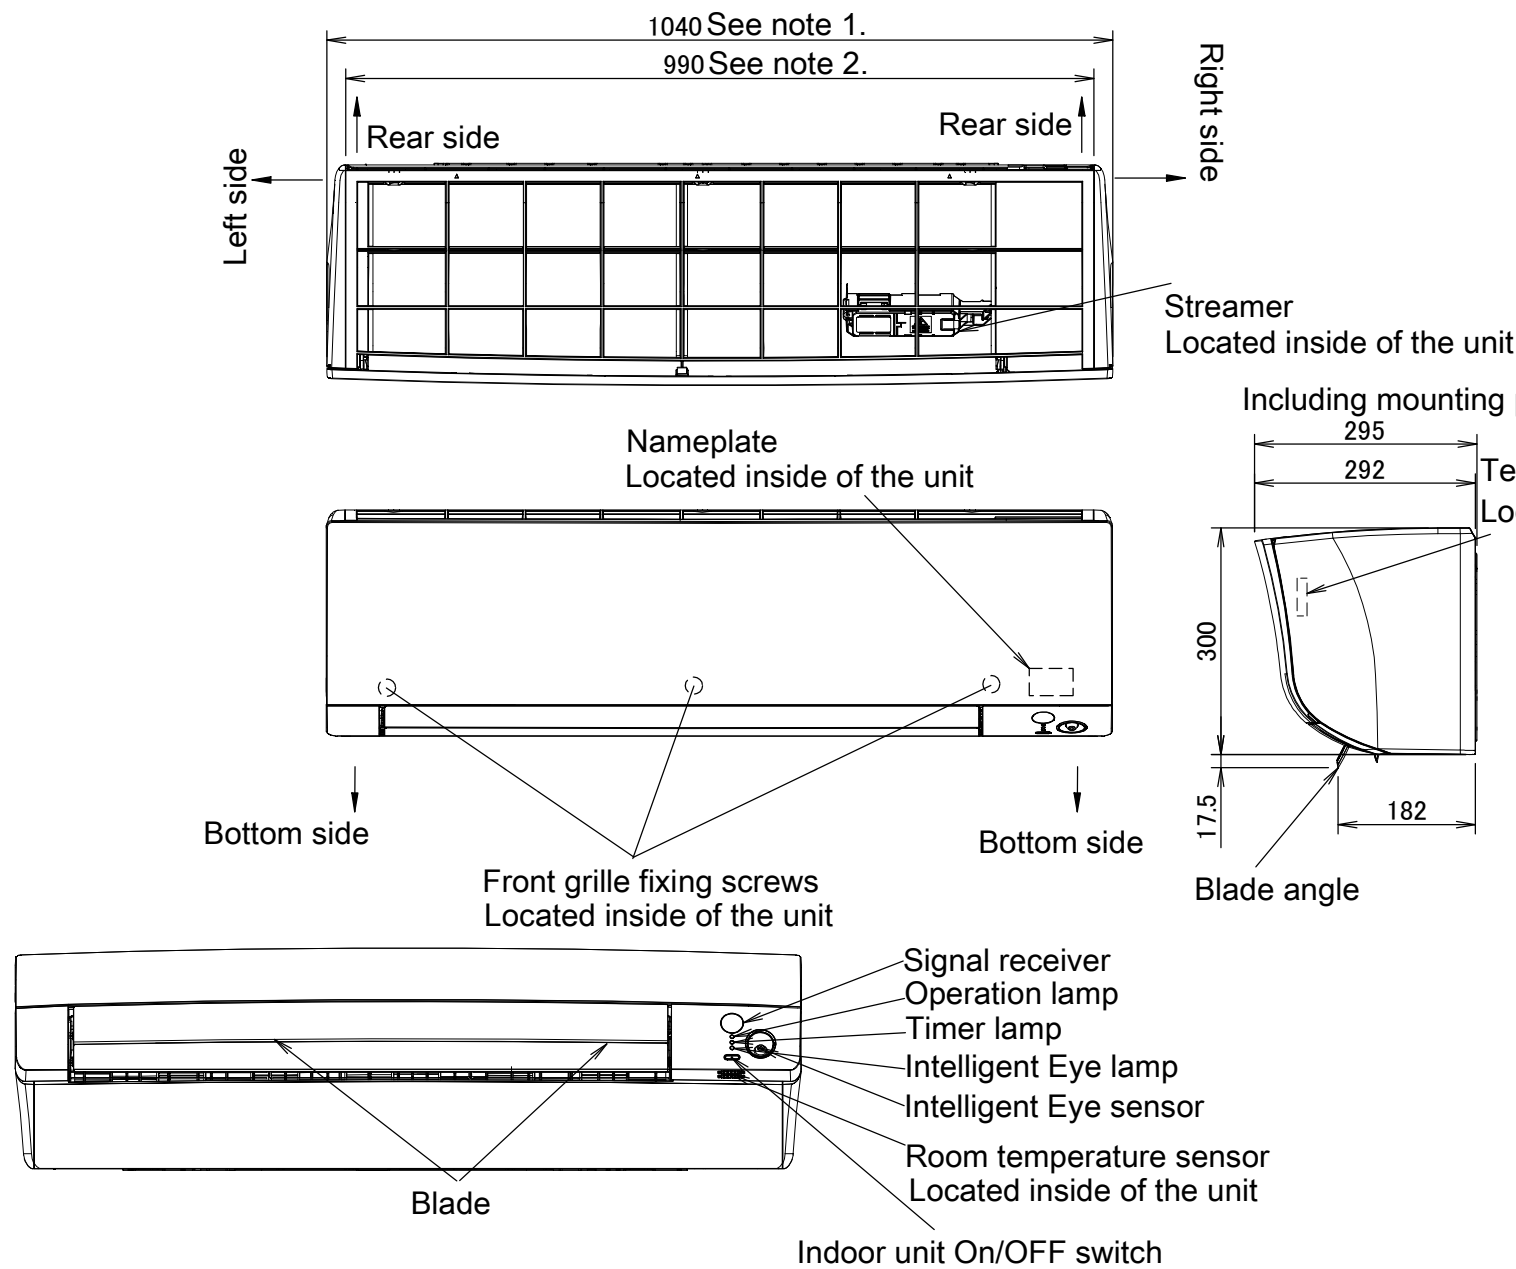

ATXM50M

The  mark shows the piping direction.

Wireless remote control
(ARC466A33)

Notes

1. Total width of unit
2. Width of unit against the wall

3D101370B