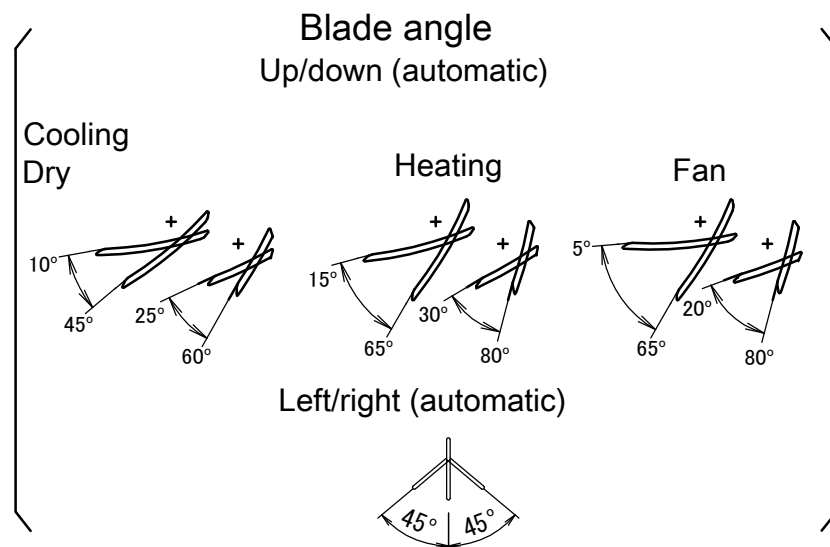

ATXM50M

The  mark shows the piping direction.

Wireless remote control
(ARC466A33)

Notes

1. Total width of unit
2. Width of unit against the wall

3D101370B